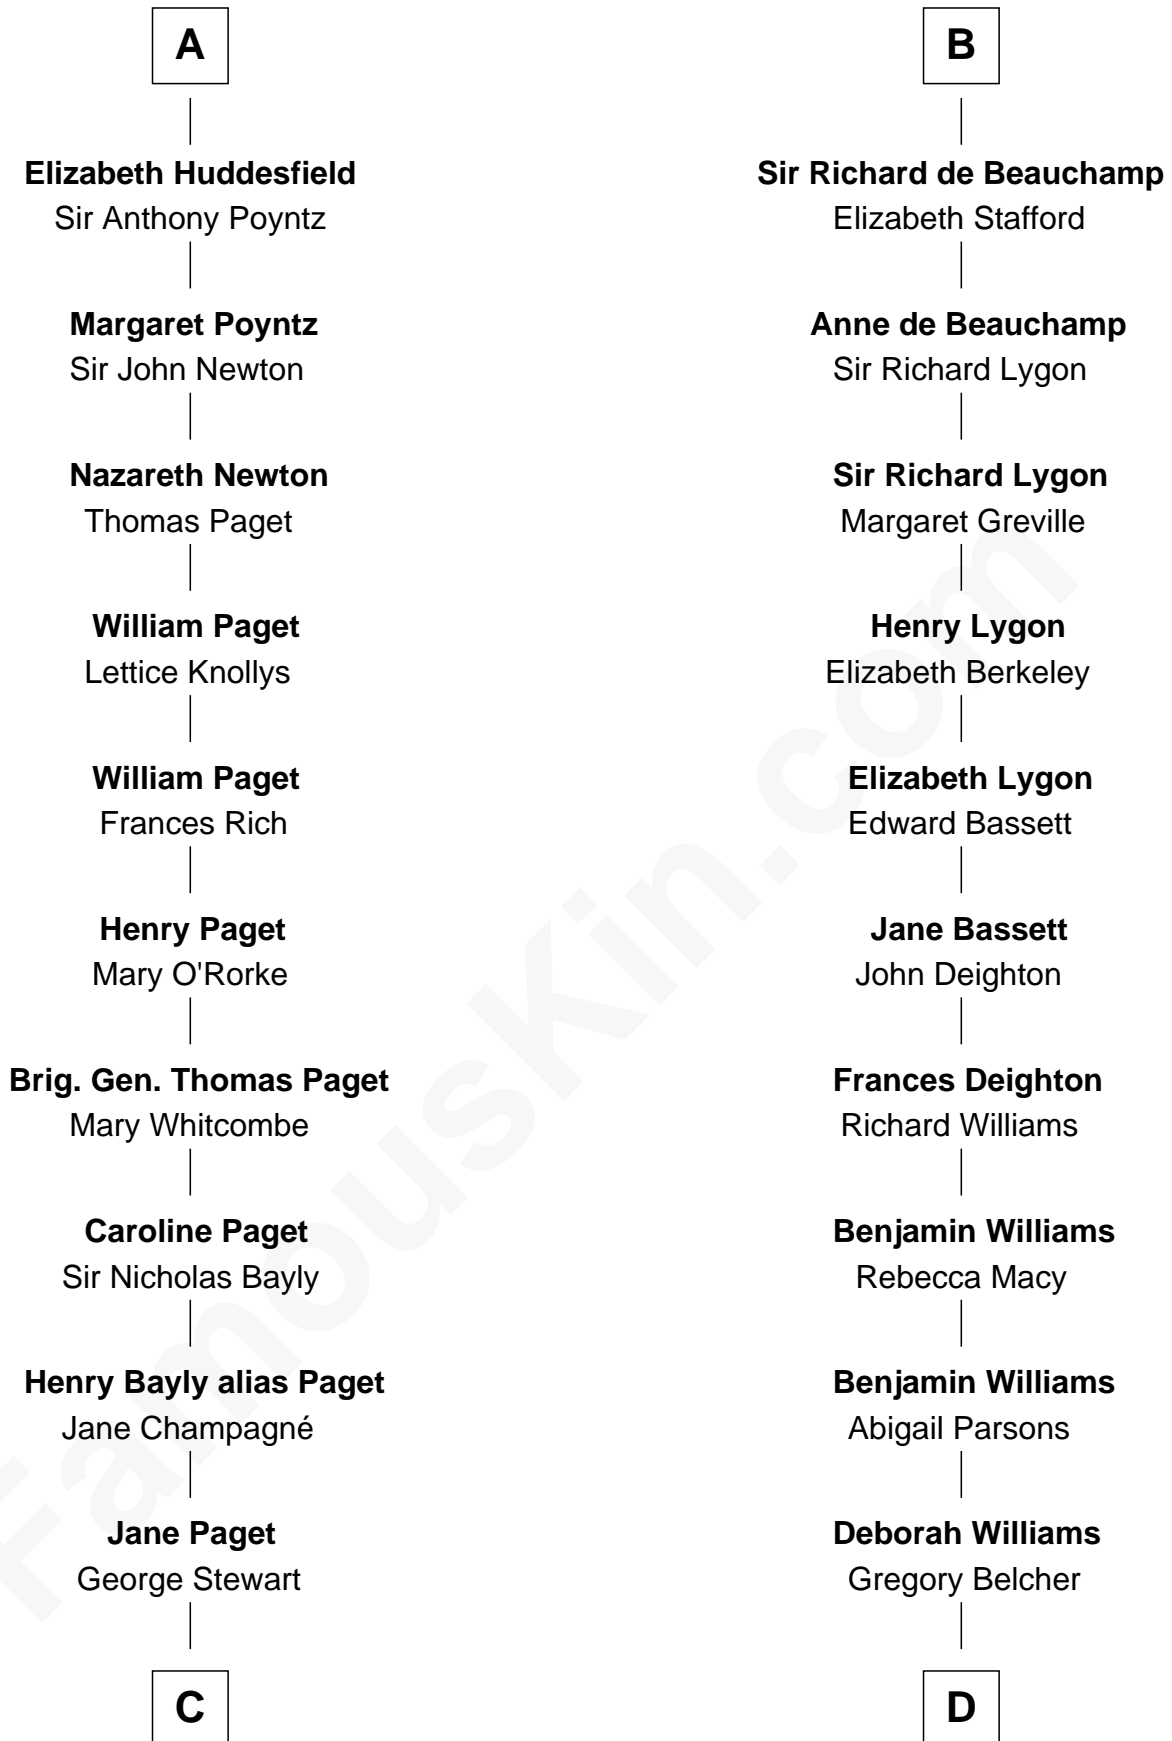

### Sir Winston Churchill

*Prime Minister of the United Kingdom*

20th cousin 1 time removed of

**Katherine Courtenay**

Sir William Huddesfield

**A**

**Sir Hugh le Despencer**

Isabella de Beauchamp

**Hugh le Despencer**

Eleanor de Clare

**Sir Edward le Despencer**

Anne de Ferrers

**Edward Despencer**

Elizabeth Burghersh

**Margaret Despencer**

Robert de Ferrers

**Sir Edmund Ferrers**

Ellen Roche

**Margaret Ferrers**

John de Beauchamp

**B**

**C**

**Jane Stewart**  
Sir George Spencer-Churchill

**Sir John Winston Spencer-Churchill**  
Frances Anne Emily Vane

**Randolph Henry Spencer-Churchill**  
Jeanette Jerome

**Sir Winston Churchill**  
*Prime Minister of the United Kingdom*