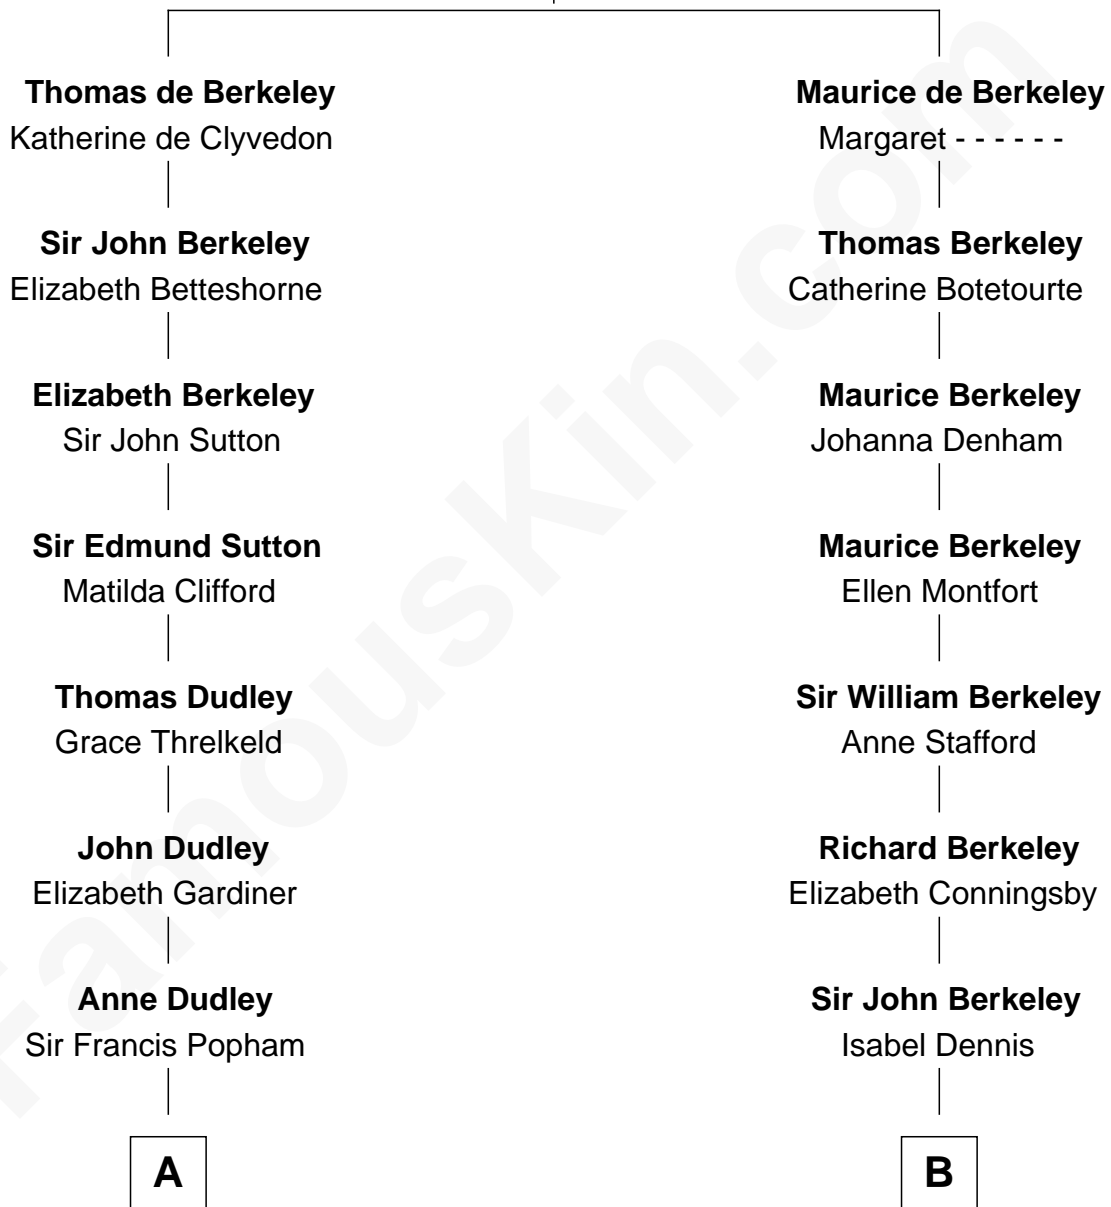

FamousKin.com

Relationship Chart of

Sir Winston Churchill

Prime Minister of the United Kingdom

17th cousin 1 time removed of

General Douglas MacArthur

U.S. Army - World War II

Sir Maurice de Berkeley

Eve la Zouche

C

Gen. Arthur MacArthur
Mary Pinckney Hardy

General Douglas MacArthur
U.S. Army - World War II

FamousKin.com