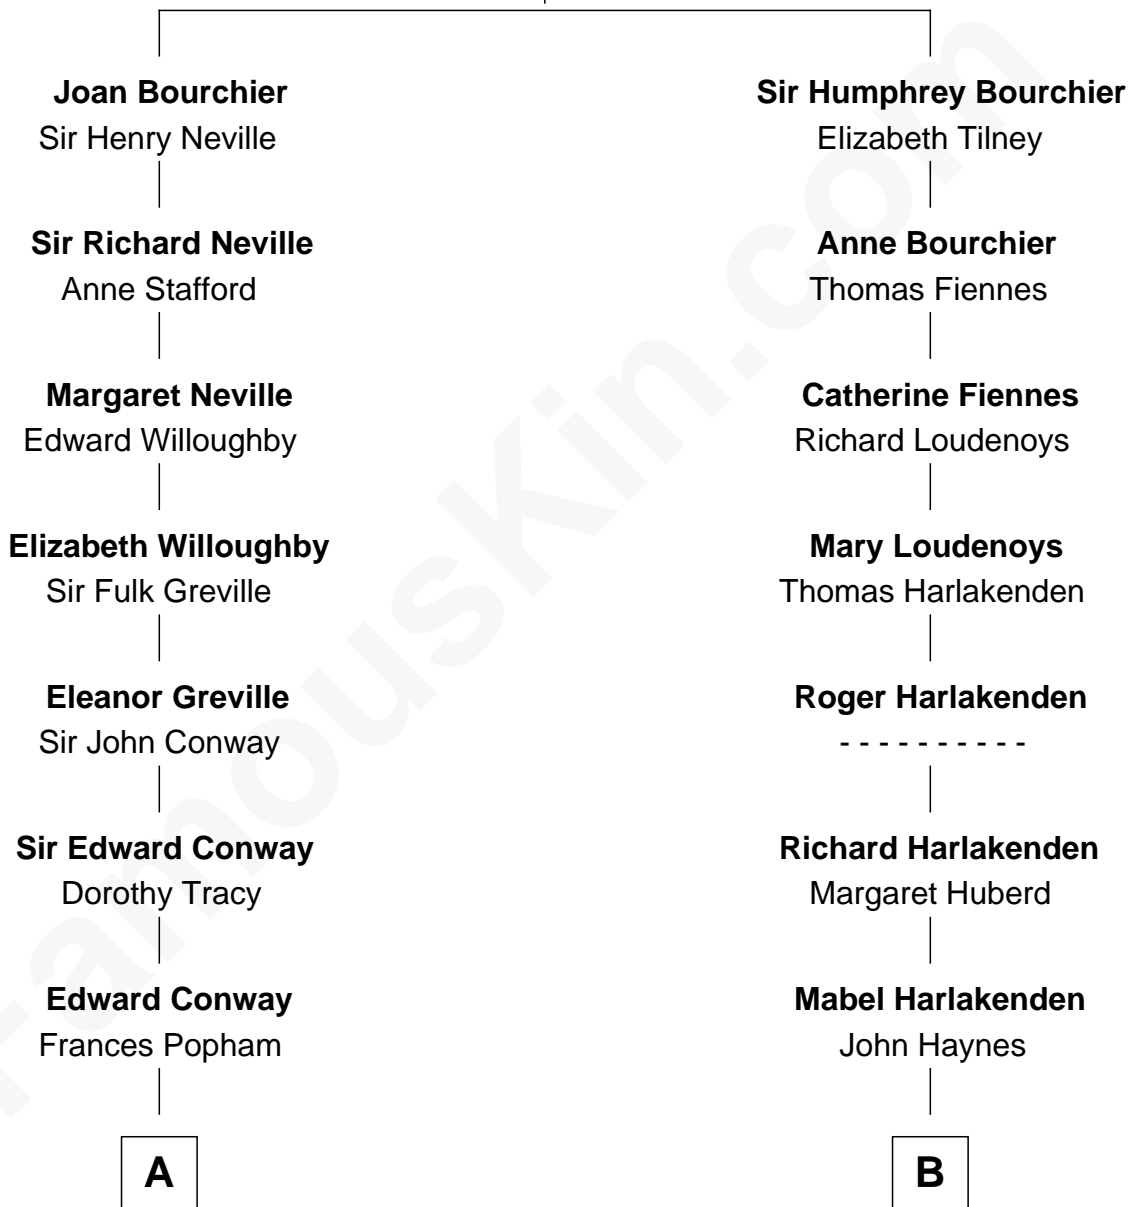

FamousKin.com

Relationship Chart of

Sir Winston Churchill

Prime Minister of the United Kingdom

15th cousin 1 time removed of

Frank Lloyd Wright
American Architect

Sir John Bouchier
Margaret Berners

A