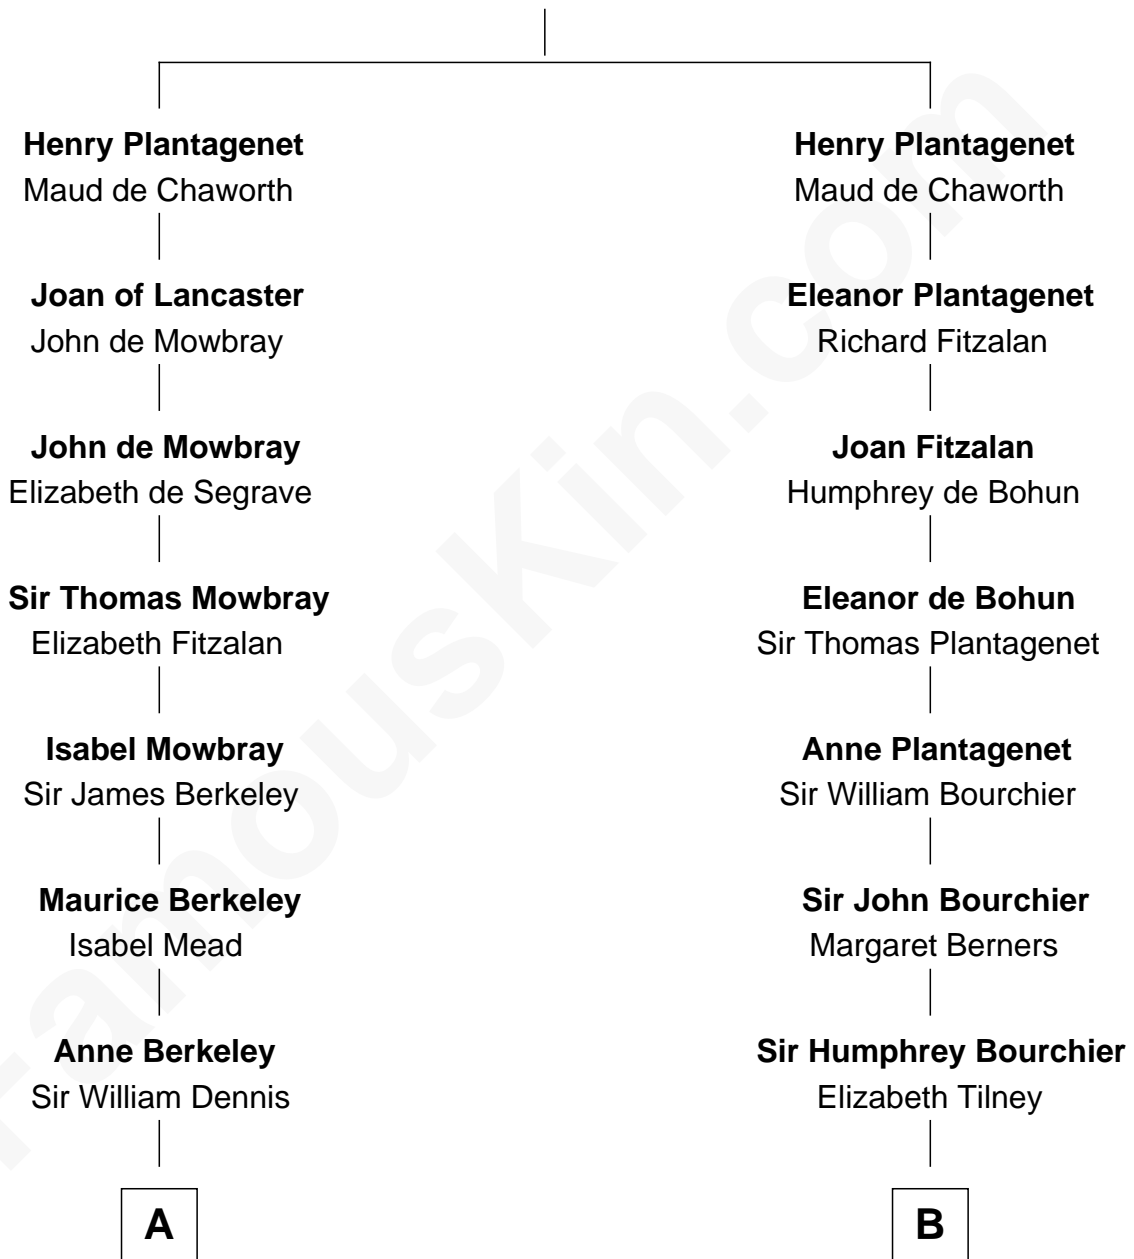

## Relationship Chart of

### Sir Winston Churchill

*Prime Minister of the United Kingdom*

19th cousin 2 times removed of

**Frank Lloyd Wright**  
*American Architect*

**Edmund Plantagenet**  
Blanche of Artois

**C**

**Frances Anne Emily Vane**  
Sir John Winston Spencer-Churchill

**Randolph Henry Spencer-Churchill**  
Jeanette Jerome

**Sir Winston Churchill**  
*Prime Minister of the United Kingdom*

**D**

**Capt. Russell Hubbard**  
Mary Gray

**Martha Hubbard**  
David Wright

**Rev. David Wright**  
Abigail Goddard