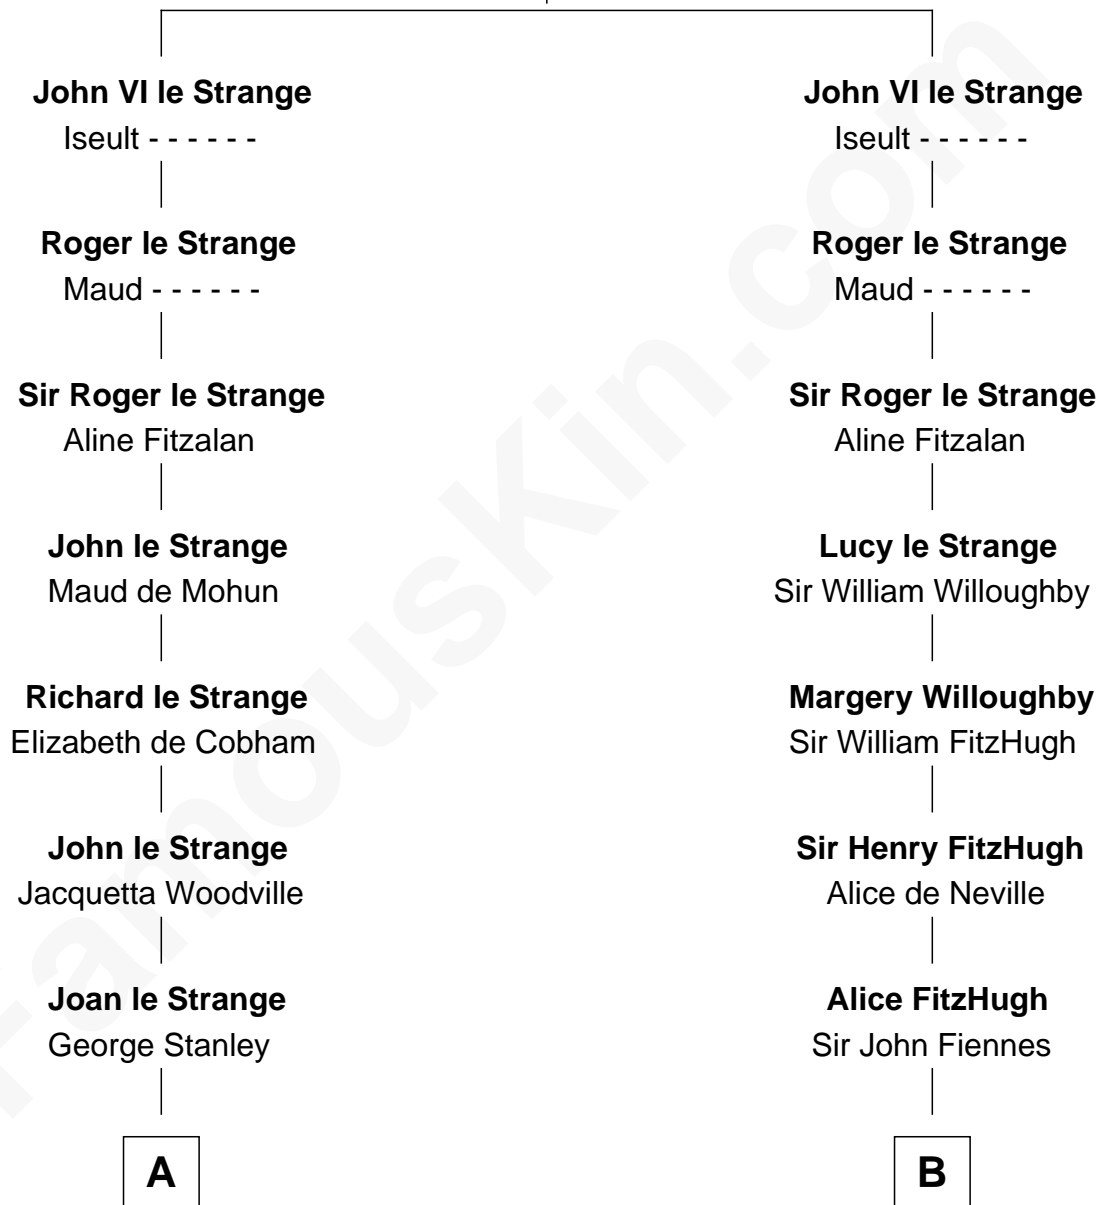

## Relationship Chart of

**Sir Winston Churchill**

*Prime Minister of the United Kingdom*

21st cousin of

**Frank Lloyd Wright**

*American Architect*

**John V le Strange**

Maud de Walton

**C**

**George Spencer**  
Susan Stewart

**Sir George Spencer-Churchill**  
Jane Stewart

**Sir John Winston Spencer-Churchill**  
Frances Anne Emily Vane

**Randolph Henry Spencer-Churchill**  
Jeanette Jerome