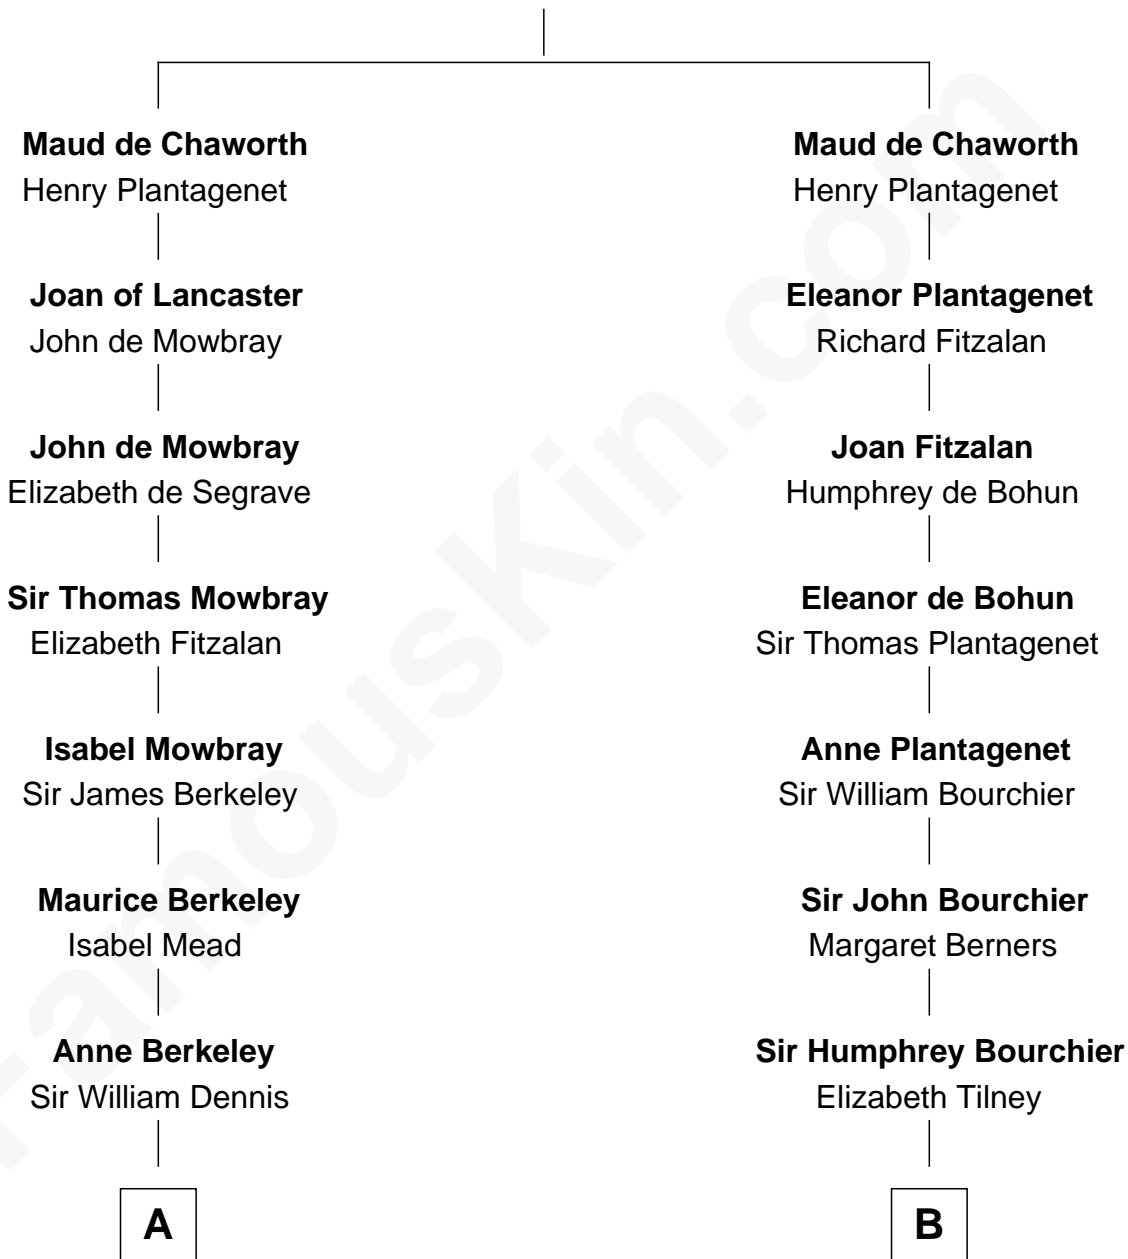

FamousKin.com

Relationship Chart of

Sir Winston Churchill

Prime Minister of the United Kingdom

19th cousin 2 times removed of

Frank Lloyd Wright

American Architect

Sir Patrick de Chaworth

Isabella de Beauchamp

C

Frances Anne Emily Vane
Sir John Winston Spencer-Churchill

Randolph Henry Spencer-Churchill
Jeanette Jerome

Sir Winston Churchill
Prime Minister of the United Kingdom

D

Capt. Russell Hubbard
Mary Gray