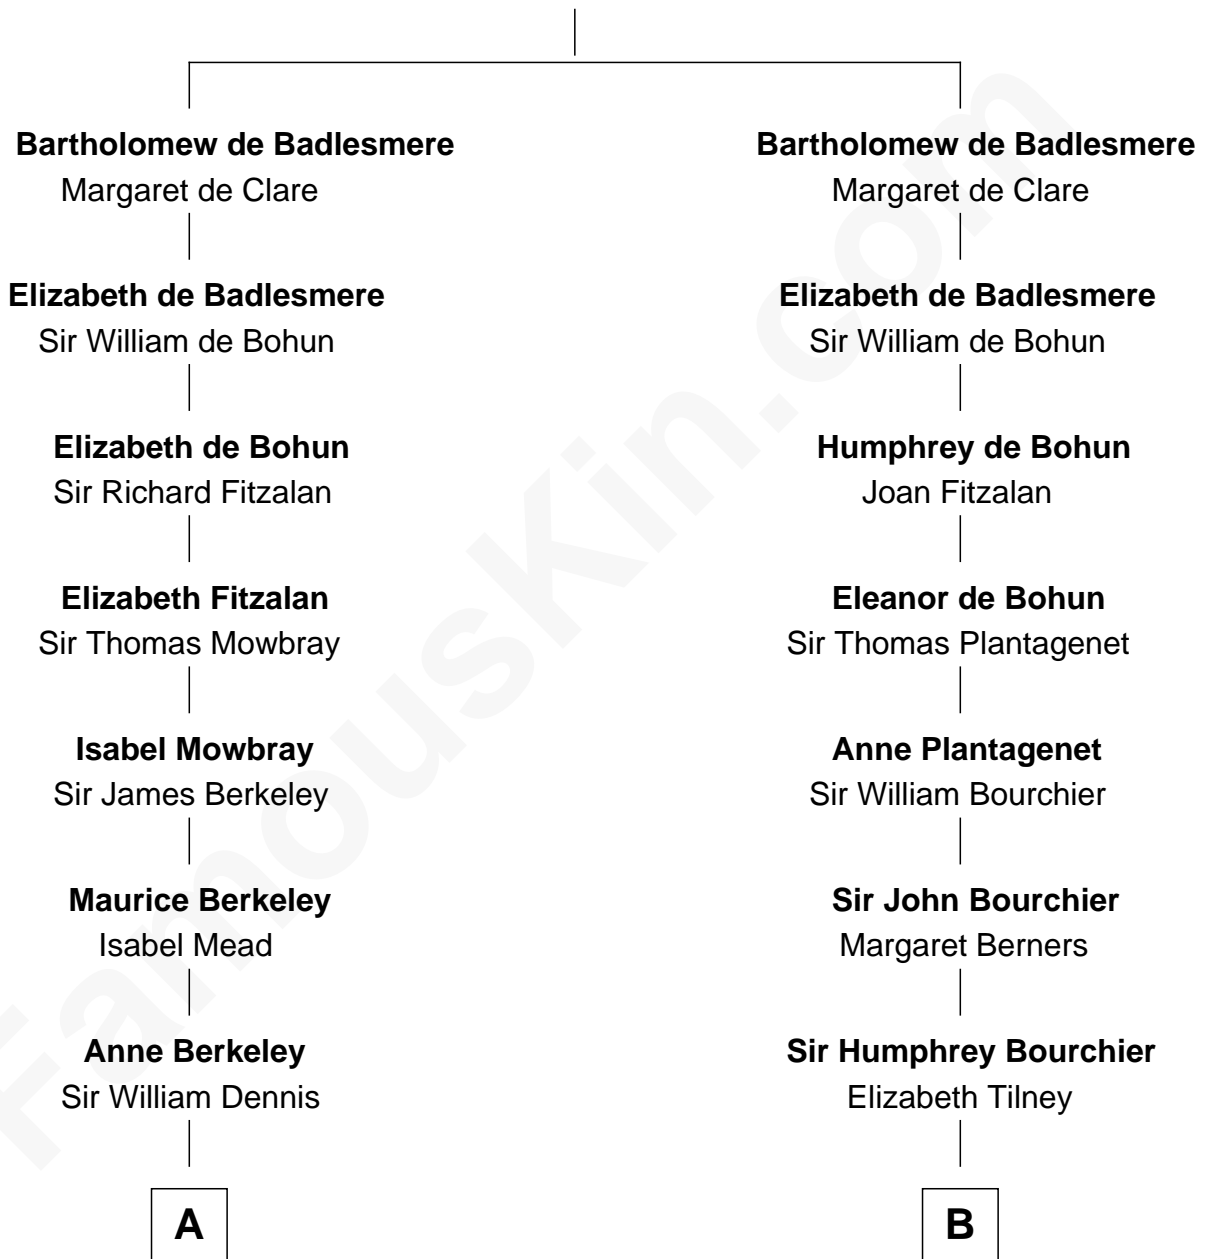

FamousKin.com

Relationship Chart of

Sir Winston Churchill

Prime Minister of the United Kingdom

19th cousin 2 times removed of

Frank Lloyd Wright
American Architect

Gunselm de Badlesmere

C

Frances Anne Emily Vane
Sir John Winston Spencer-Churchill

Randolph Henry Spencer-Churchill
Jeanette Jerome

Sir Winston Churchill
Prime Minister of the United Kingdom

D

Capt. Russell Hubbard
Mary Gray

Martha Hubbard
David Wright