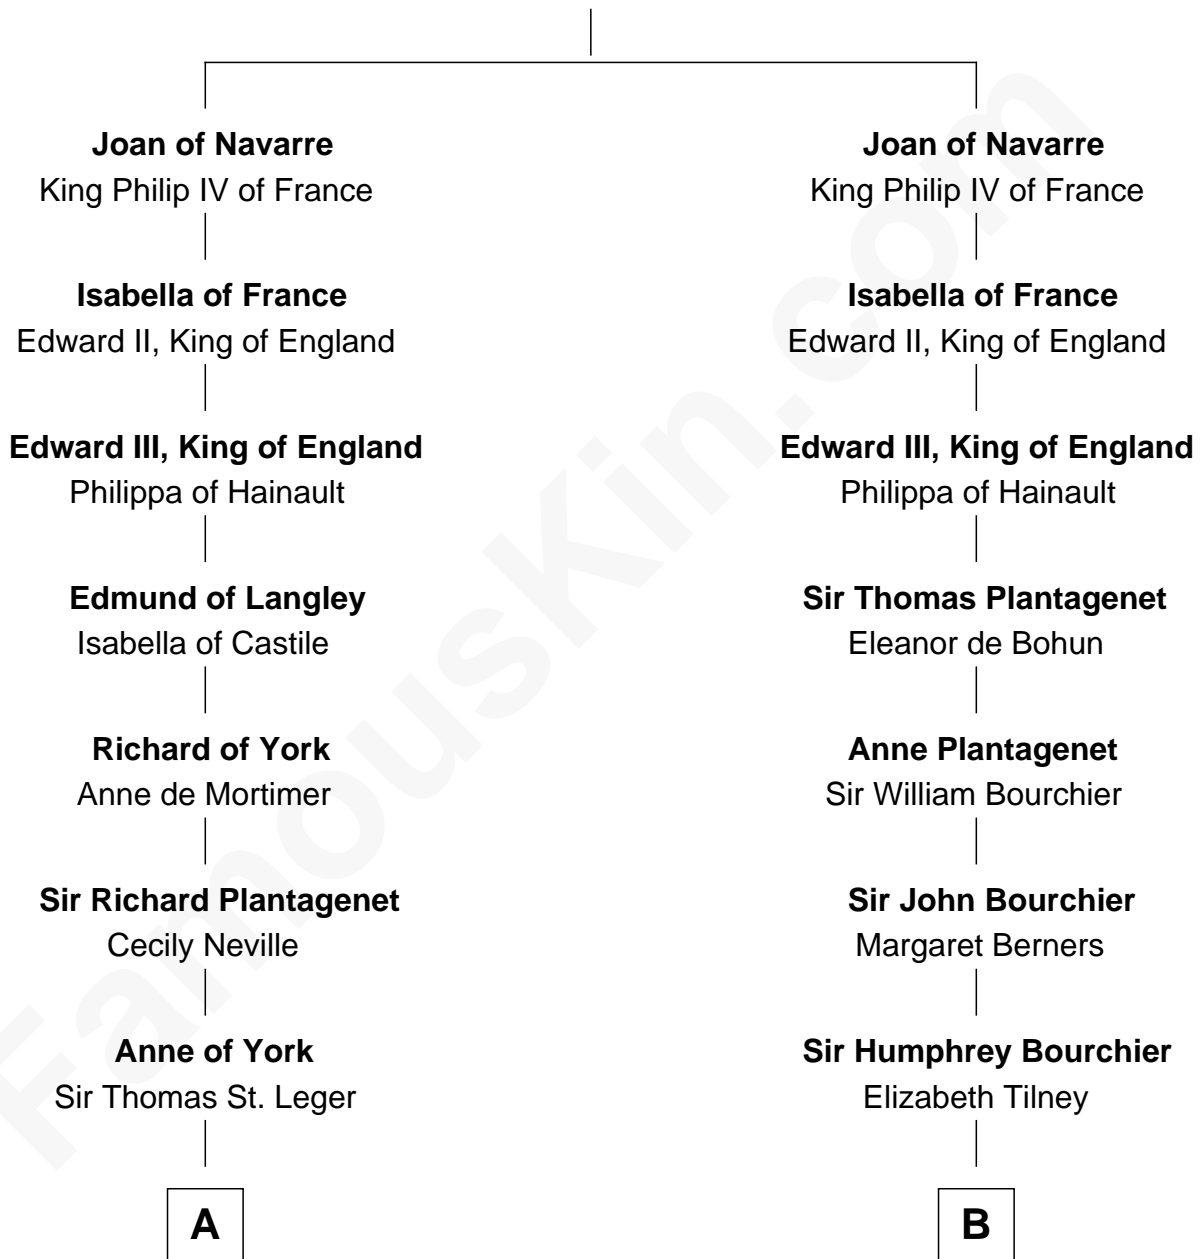

FamousKin.com
Relationship Chart of
Sir Winston Churchill

Prime Minister of the United Kingdom

20th cousin 1 time removed of

Frank Lloyd Wright
American Architect

King Henry I of Navarre
 Blanche of Artois

C

Jane Stewart
Sir George Spencer-Churchill

Sir John Winston Spencer-Churchill
Frances Anne Emily Vane

Randolph Henry Spencer-Churchill
Jeanette Jerome

Sir Winston Churchill
Prime Minister of the United Kingdom