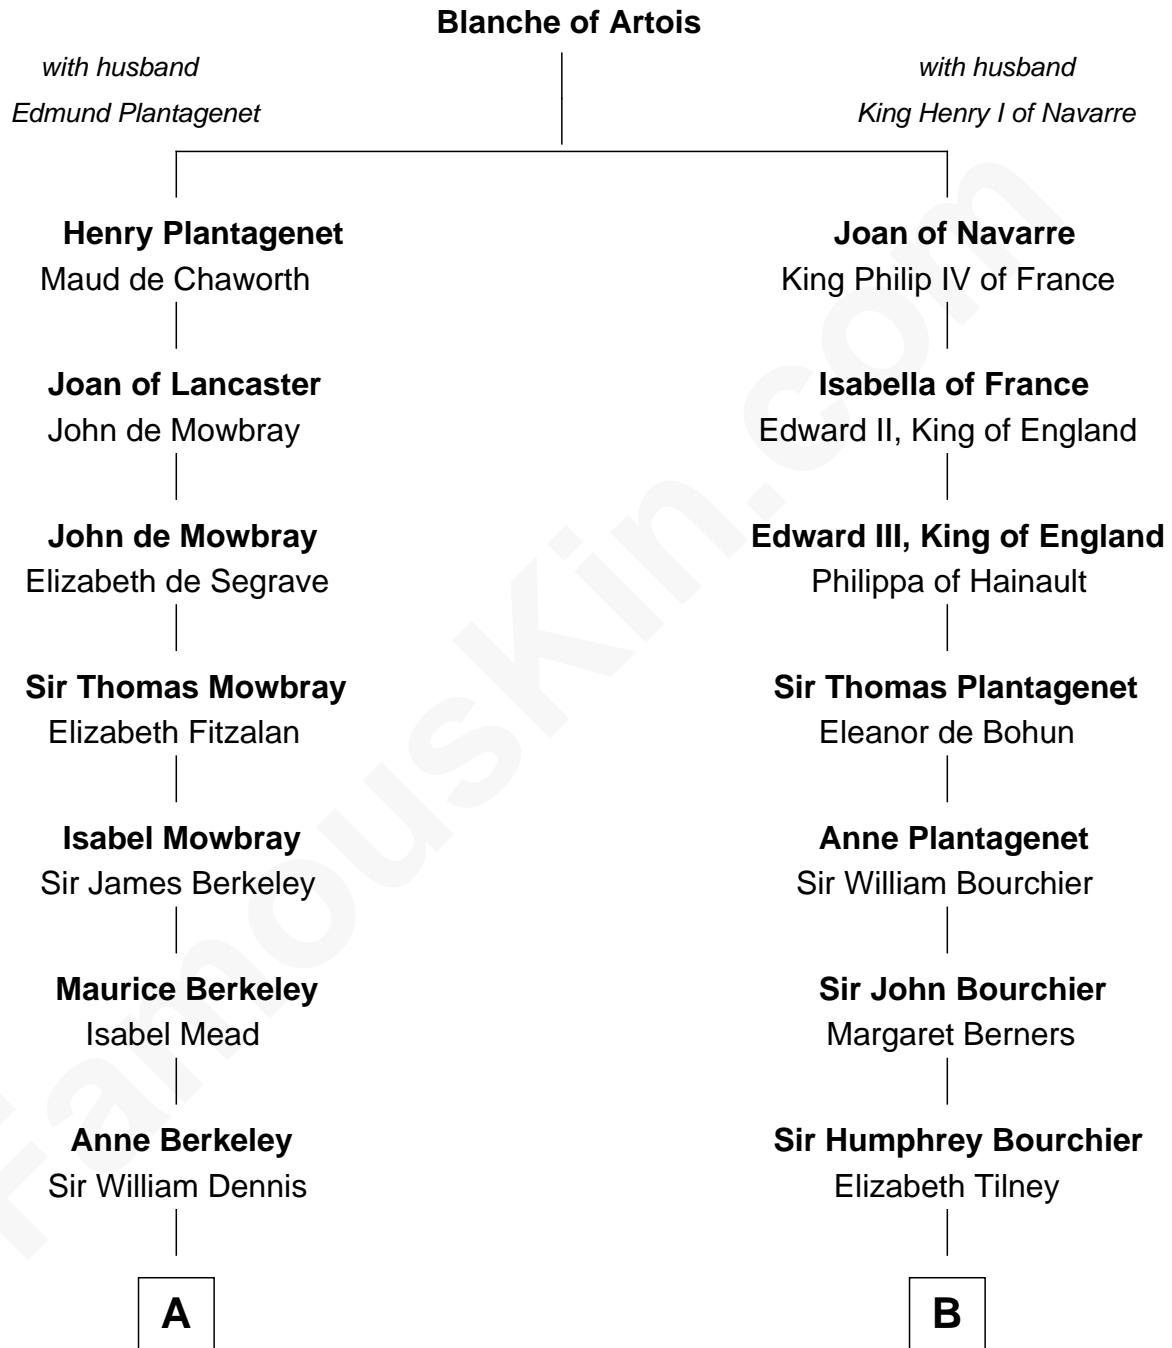

FamousKin.com

Relationship Chart of

Sir Winston Churchill

Prime Minister of the United Kingdom

19th cousin 2 times removed of

Frank Lloyd Wright
American Architect

C

Frances Anne Emily Vane
Sir John Winston Spencer-Churchill

Randolph Henry Spencer-Churchill
Jeanette Jerome

Sir Winston Churchill
Prime Minister of the United Kingdom

D

Capt. Russell Hubbard
Mary Gray

Martha Hubbard
David Wright

Rev. David Wright
Abigail Goddard

William Carey Wright
Anna Lloyd Jones