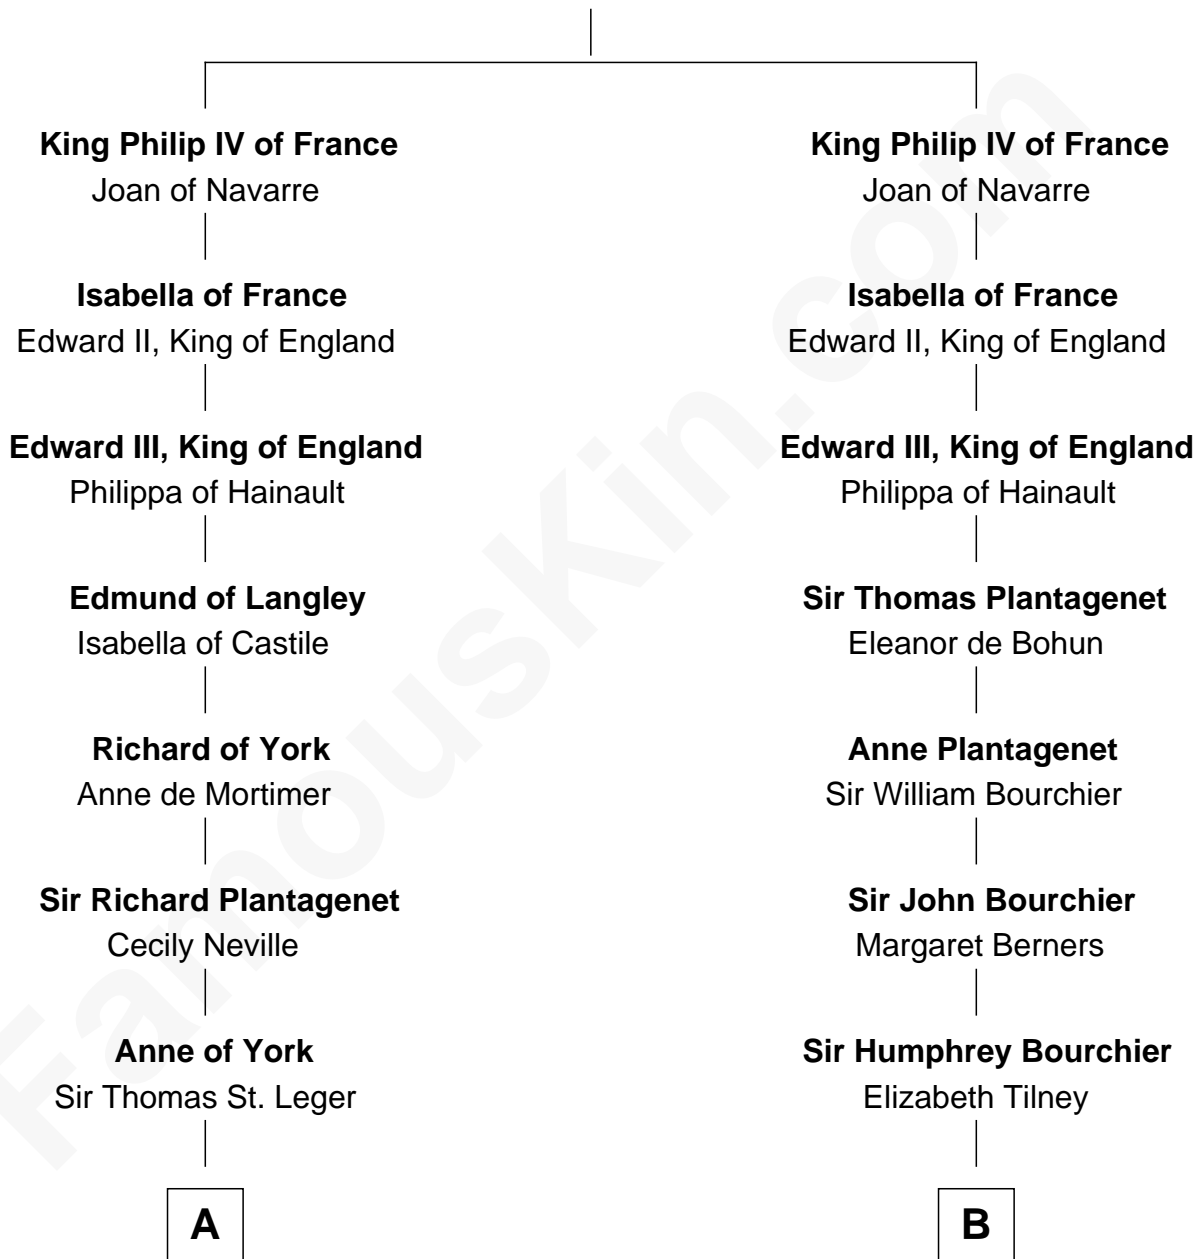

## Relationship Chart of

**Sir Winston Churchill**

*Prime Minister of the United Kingdom*

20th cousin 1 time removed of

**Frank Lloyd Wright**

*American Architect*

**Philip III, King of France**

Isabella of Aragon

**C**

**Jane Stewart**  
Sir George Spencer-Churchill

**Sir John Winston Spencer-Churchill**  
Frances Anne Emily Vane

**Randolph Henry Spencer-Churchill**  
Jeanette Jerome

**Sir Winston Churchill**  
*Prime Minister of the United Kingdom*

**D**

**Capt. Russell Hubbard**  
Mary Gray

**Martha Hubbard**  
David Wright

**Rev. David Wright**  
Abigail Goddard

**William Carey Wright**  
Anna Lloyd Jones

**Frank Lloyd Wright**  
*American Architect*