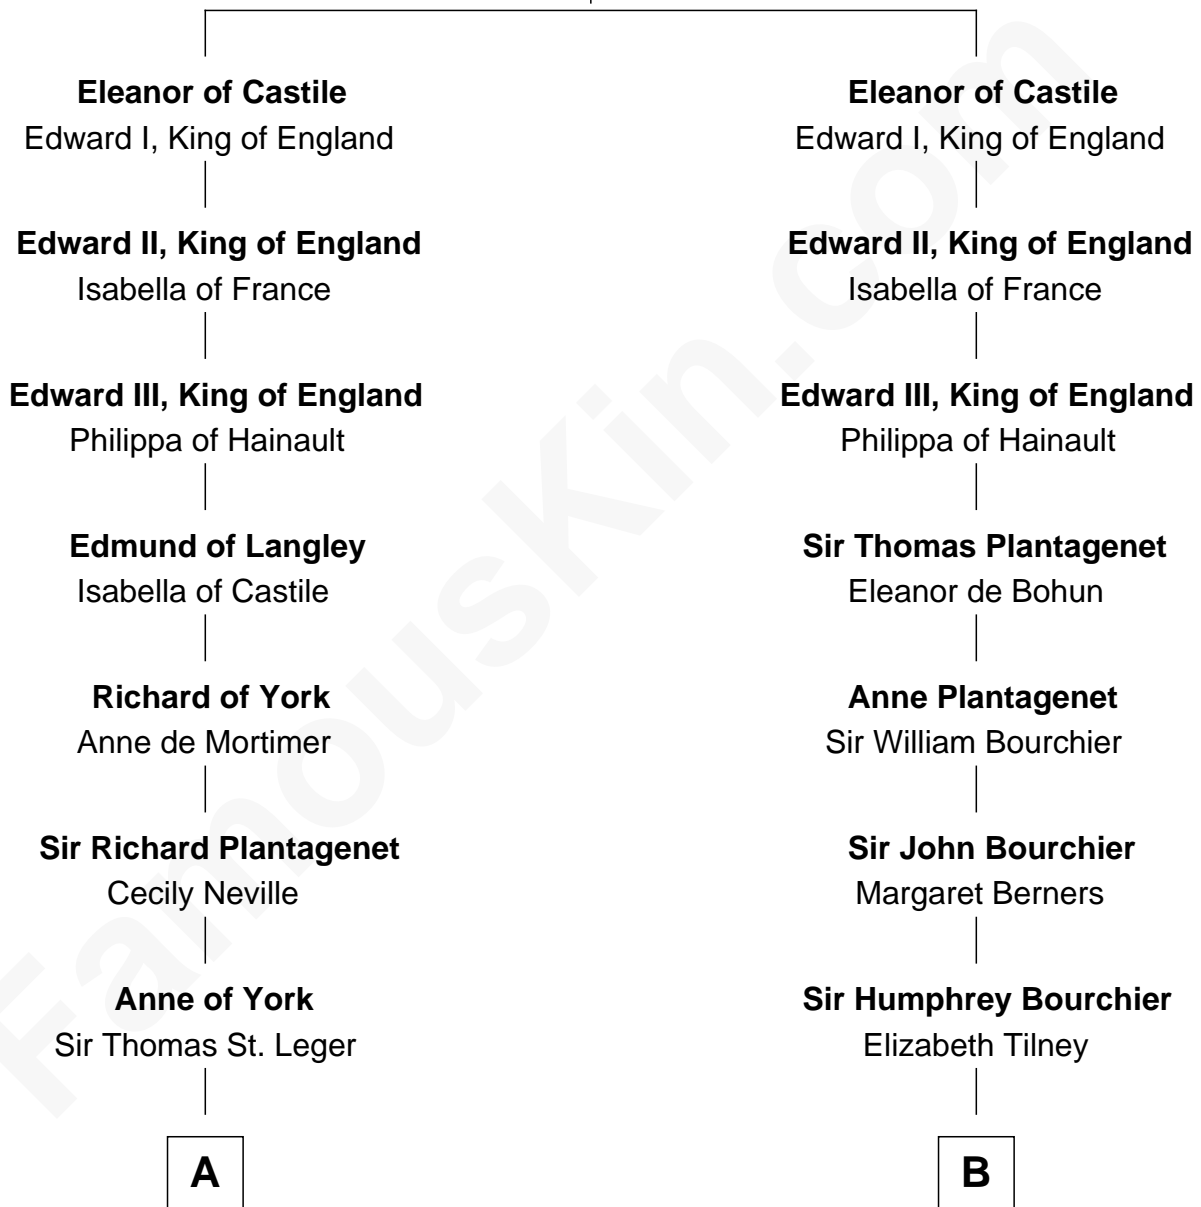

FamousKin.com

Relationship Chart of

Sir Winston Churchill

Prime Minister of the United Kingdom

20th cousin 1 time removed of

Frank Lloyd Wright
American Architect

Ferdinand III, King of Castile
Joanna of Ponthieu

C

Jane Stewart
Sir George Spencer-Churchill

Sir John Winston Spencer-Churchill
Frances Anne Emily Vane

Randolph Henry Spencer-Churchill
Jeanette Jerome

Sir Winston Churchill
Prime Minister of the United Kingdom