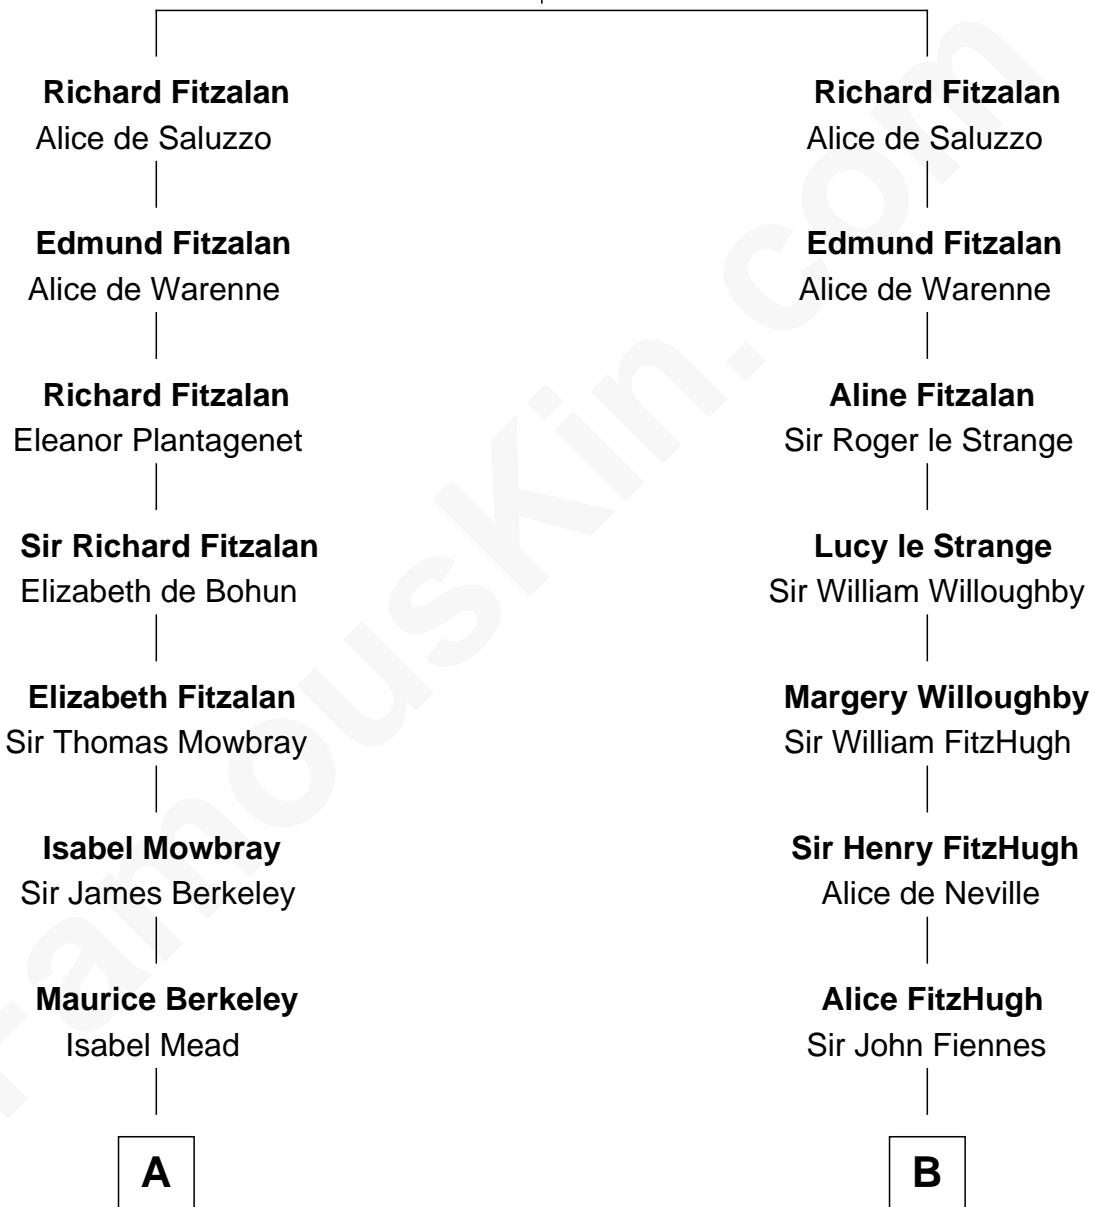

FamousKin.com

Relationship Chart of

Sir Winston Churchill

Prime Minister of the United Kingdom

20th cousin 1 time removed of

Frank Lloyd Wright

American Architect

John Fitzalan
Isabel de Mortimer

C

Frances Anne Emily Vane-Tempest

Sir Charles William Stewart

Frances Anne Emily Vane

Sir John Winston Spencer-Churchill

Randolph Henry Spencer-Churchill

Jeanette Jerome

Sir Winston Churchill