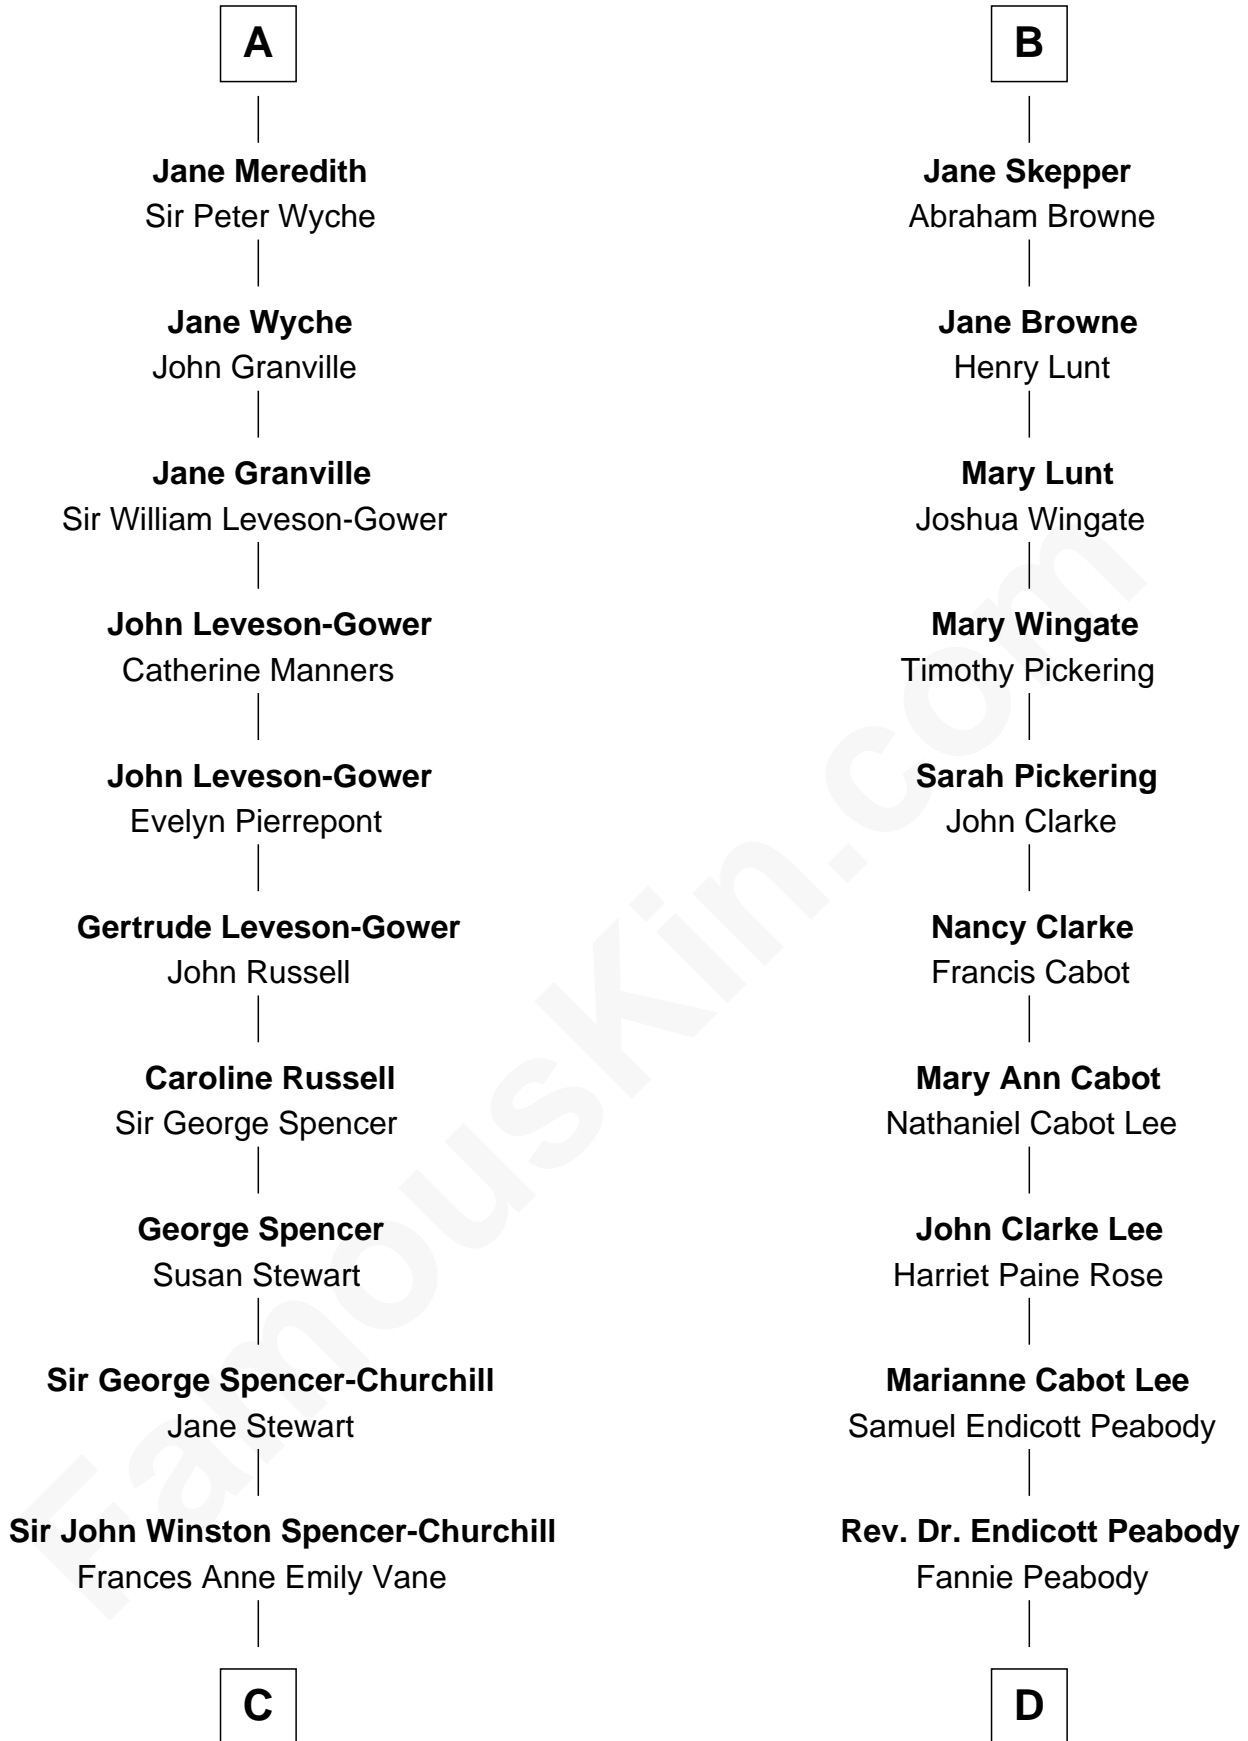

## Relationship Chart of

### Sir Winston Churchill

Prime Minister of the United Kingdom

18th cousin 1 time removed of

**Kyra Sedgwick**

TV and Movie Actress

**Thomas Morley**

Isabel de la Pole

**C**

**Randolph Henry Spencer-Churchill**

Jeanette Jerome

**Sir Winston Churchill**

*Prime Minister of the United Kingdom*

**D**

**Helen Peabody**

Robert Minturn Sedgwick

**Henry Dwight Sedgwick**