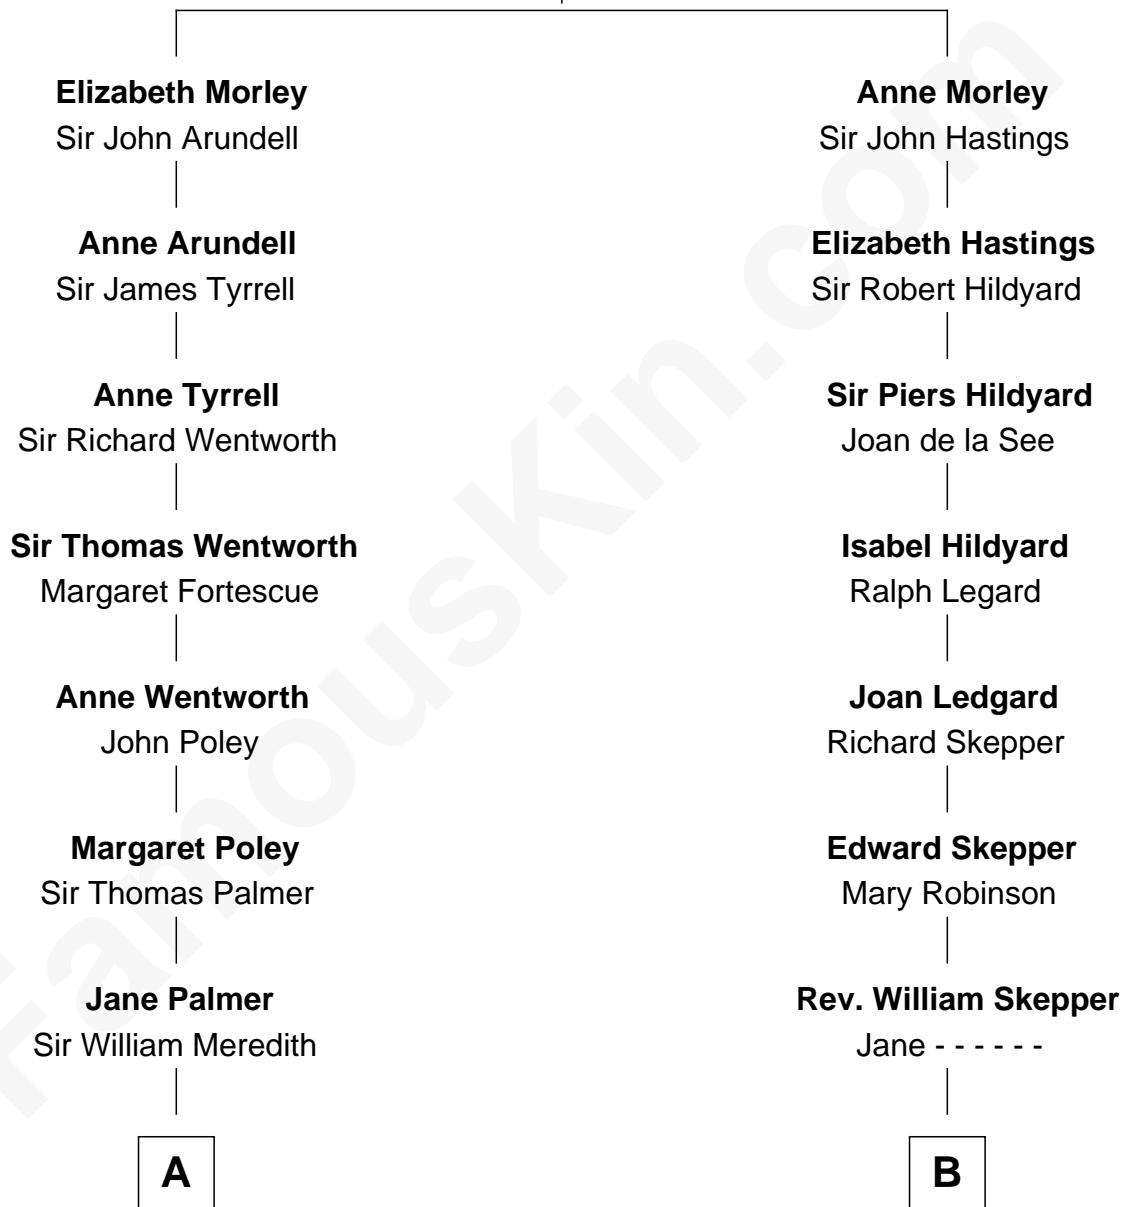

## Relationship Chart of

### Sir Winston Churchill

Prime Minister of the United Kingdom

18th cousin 1 time removed of

**Kyra Sedgwick**

TV and Movie Actress

**Thomas Morley**

Isabel de la Pole

**C**

**Randolph Henry Spencer-Churchill**

Jeanette Jerome

**Sir Winston Churchill**

*Prime Minister of the United Kingdom*

**D**

**Helen Peabody**

Robert Minturn Sedgwick

**Henry Dwight Sedgwick**