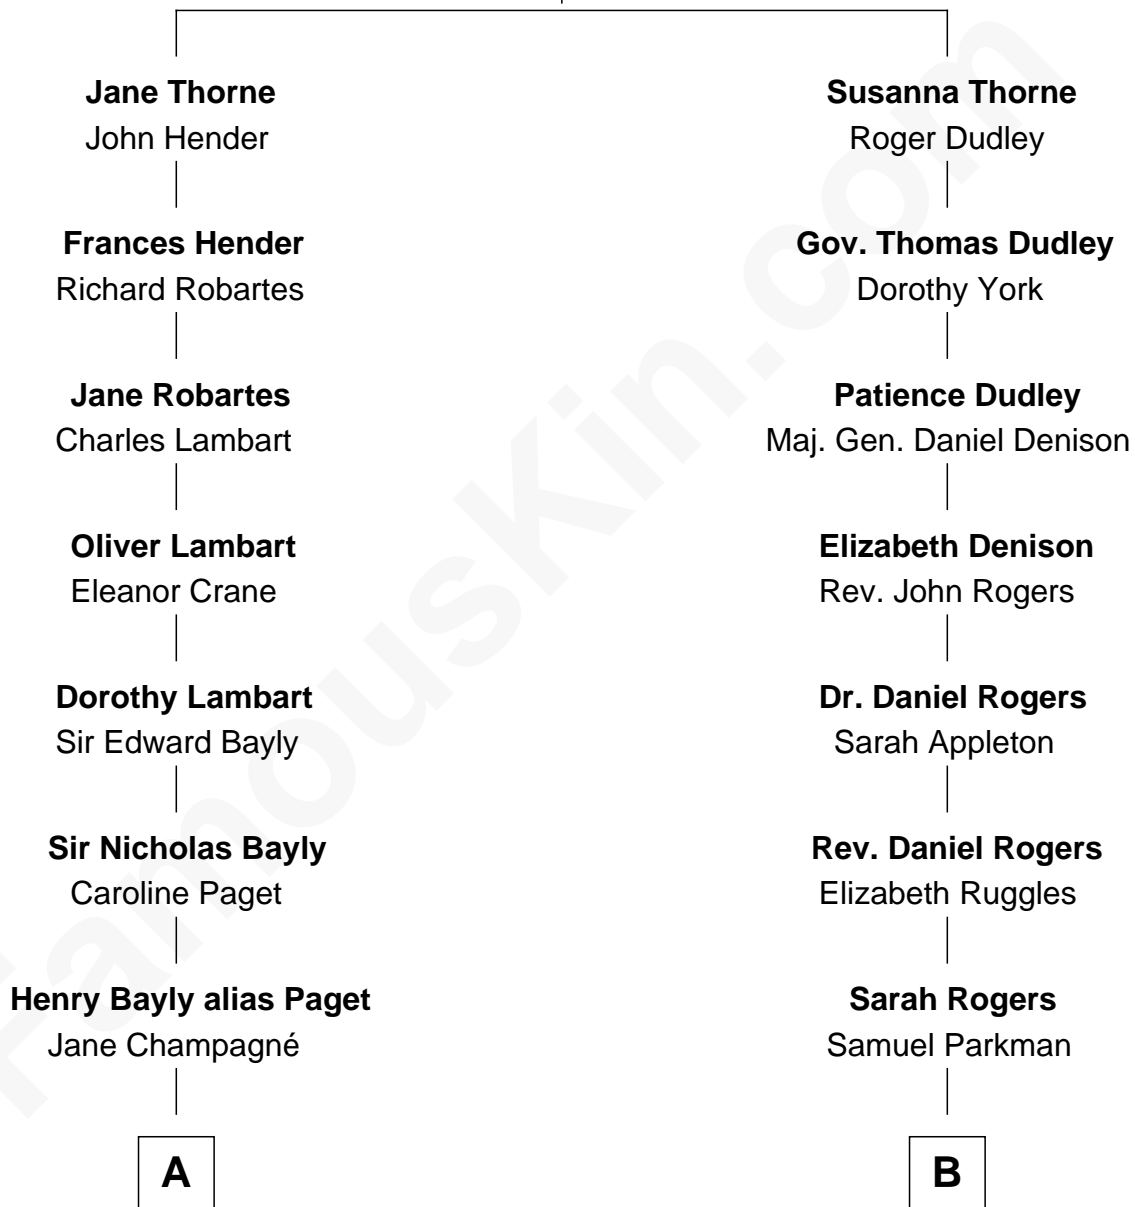

FamousKin.com

Relationship Chart of

Sir Winston Churchill

Prime Minister of the United Kingdom

11th cousin 2 times removed of

Kyra Sedgwick

TV and Movie Actress

Thomas Thorne

Mary Purefoy

A

Jane Paget
George Stewart

Jane Stewart
Sir George Spencer-Churchill

Sir John Winston Spencer-Churchill
Frances Anne Emily Vane

Randolph Henry Spencer-Churchill
Jeanette Jerome

Sir Winston Churchill
Prime Minister of the United Kingdom

B

Elizabeth Willard Parkman
Robert Gould Shaw

Francis George Shaw
Sarah Blake Sturgis

Susanna Shaw
Robert Bowne Minturn

Sarah May Minturn
Henry Dwight Sedgwick

Robert Minturn Sedgwick
Helen Peabody

Henry Dwight Sedgwick
Patricia Ann Rosenwald