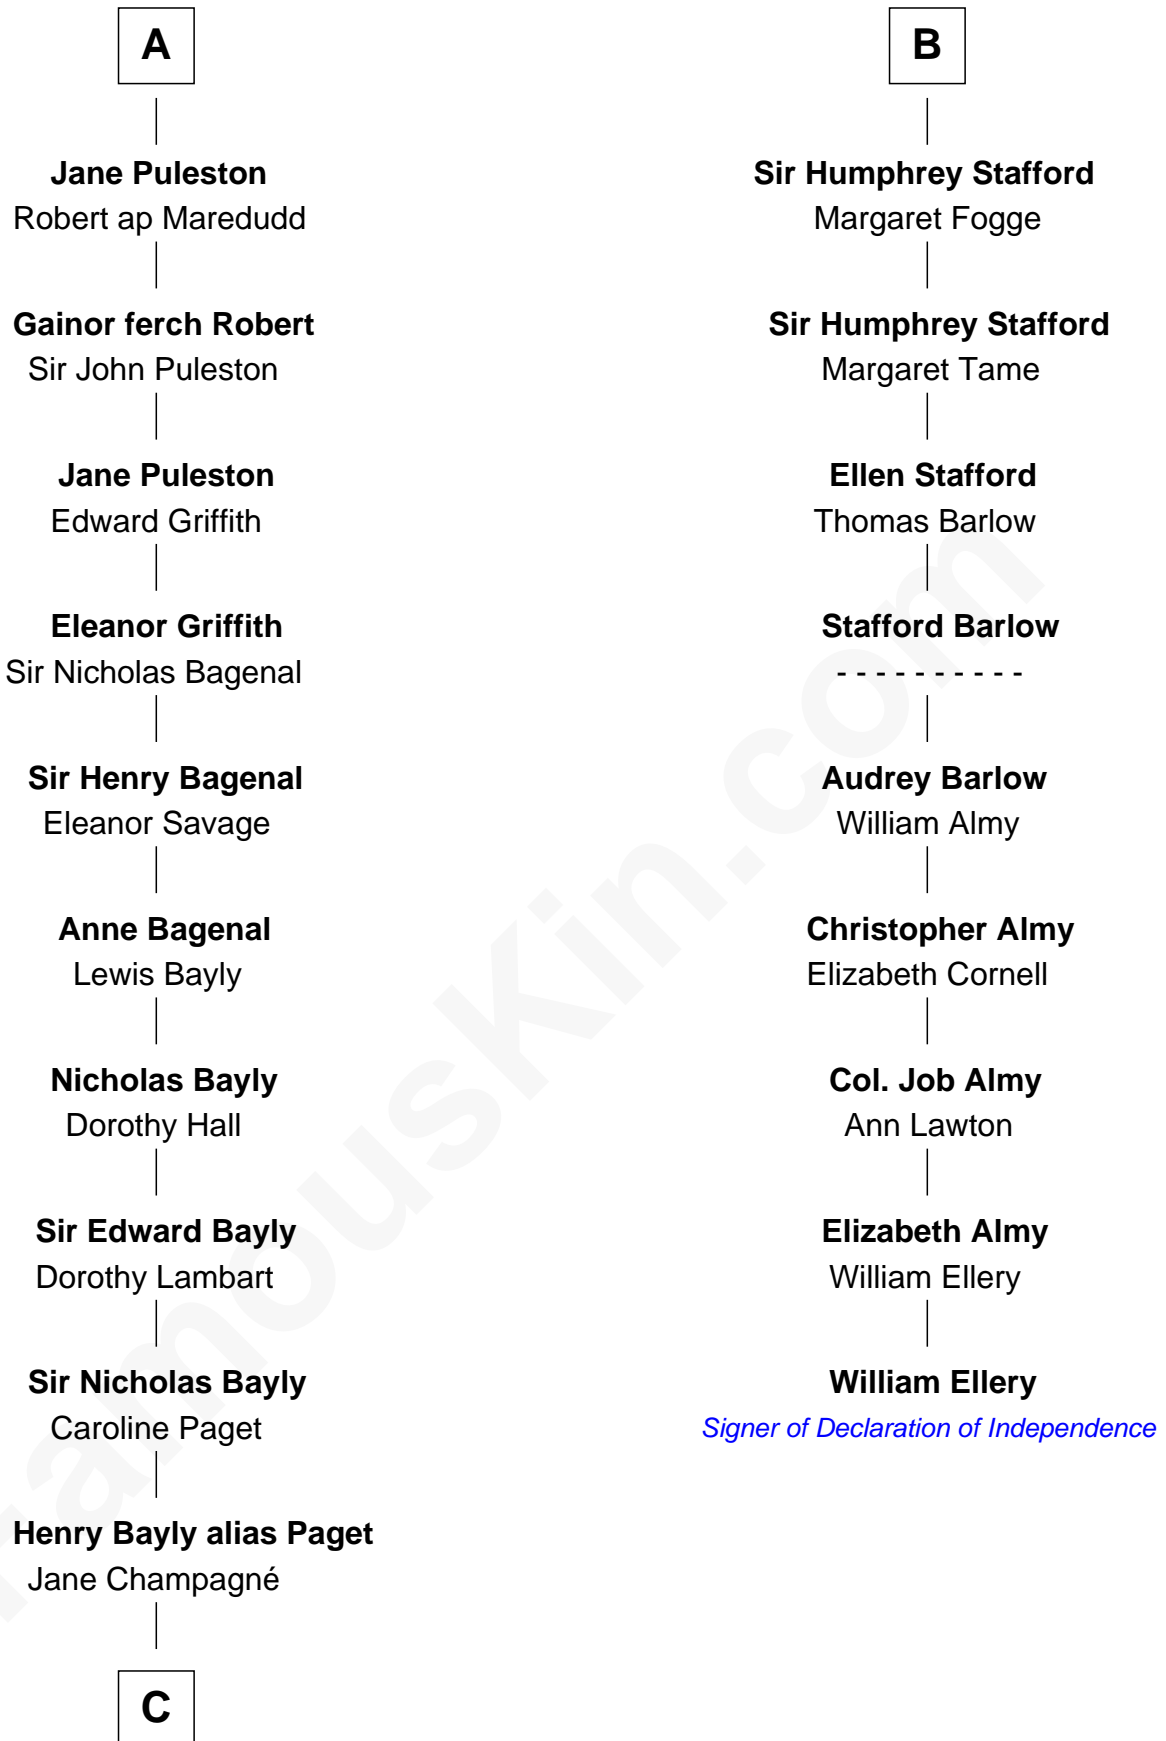

FamousKin.com

Relationship Chart of

Sir Winston Churchill

Prime Minister of the United Kingdom

15th cousin 6 times removed of

William Ellery

Signer of the Declaration of Independence

C

Jane Paget
George Stewart

Jane Stewart
Sir George Spencer-Churchill

Sir John Winston Spencer-Churchill
Frances Anne Emily Vane

Randolph Henry Spencer-Churchill
Jeanette Jerome

Sir Winston Churchill
Prime Minister of the United Kingdom