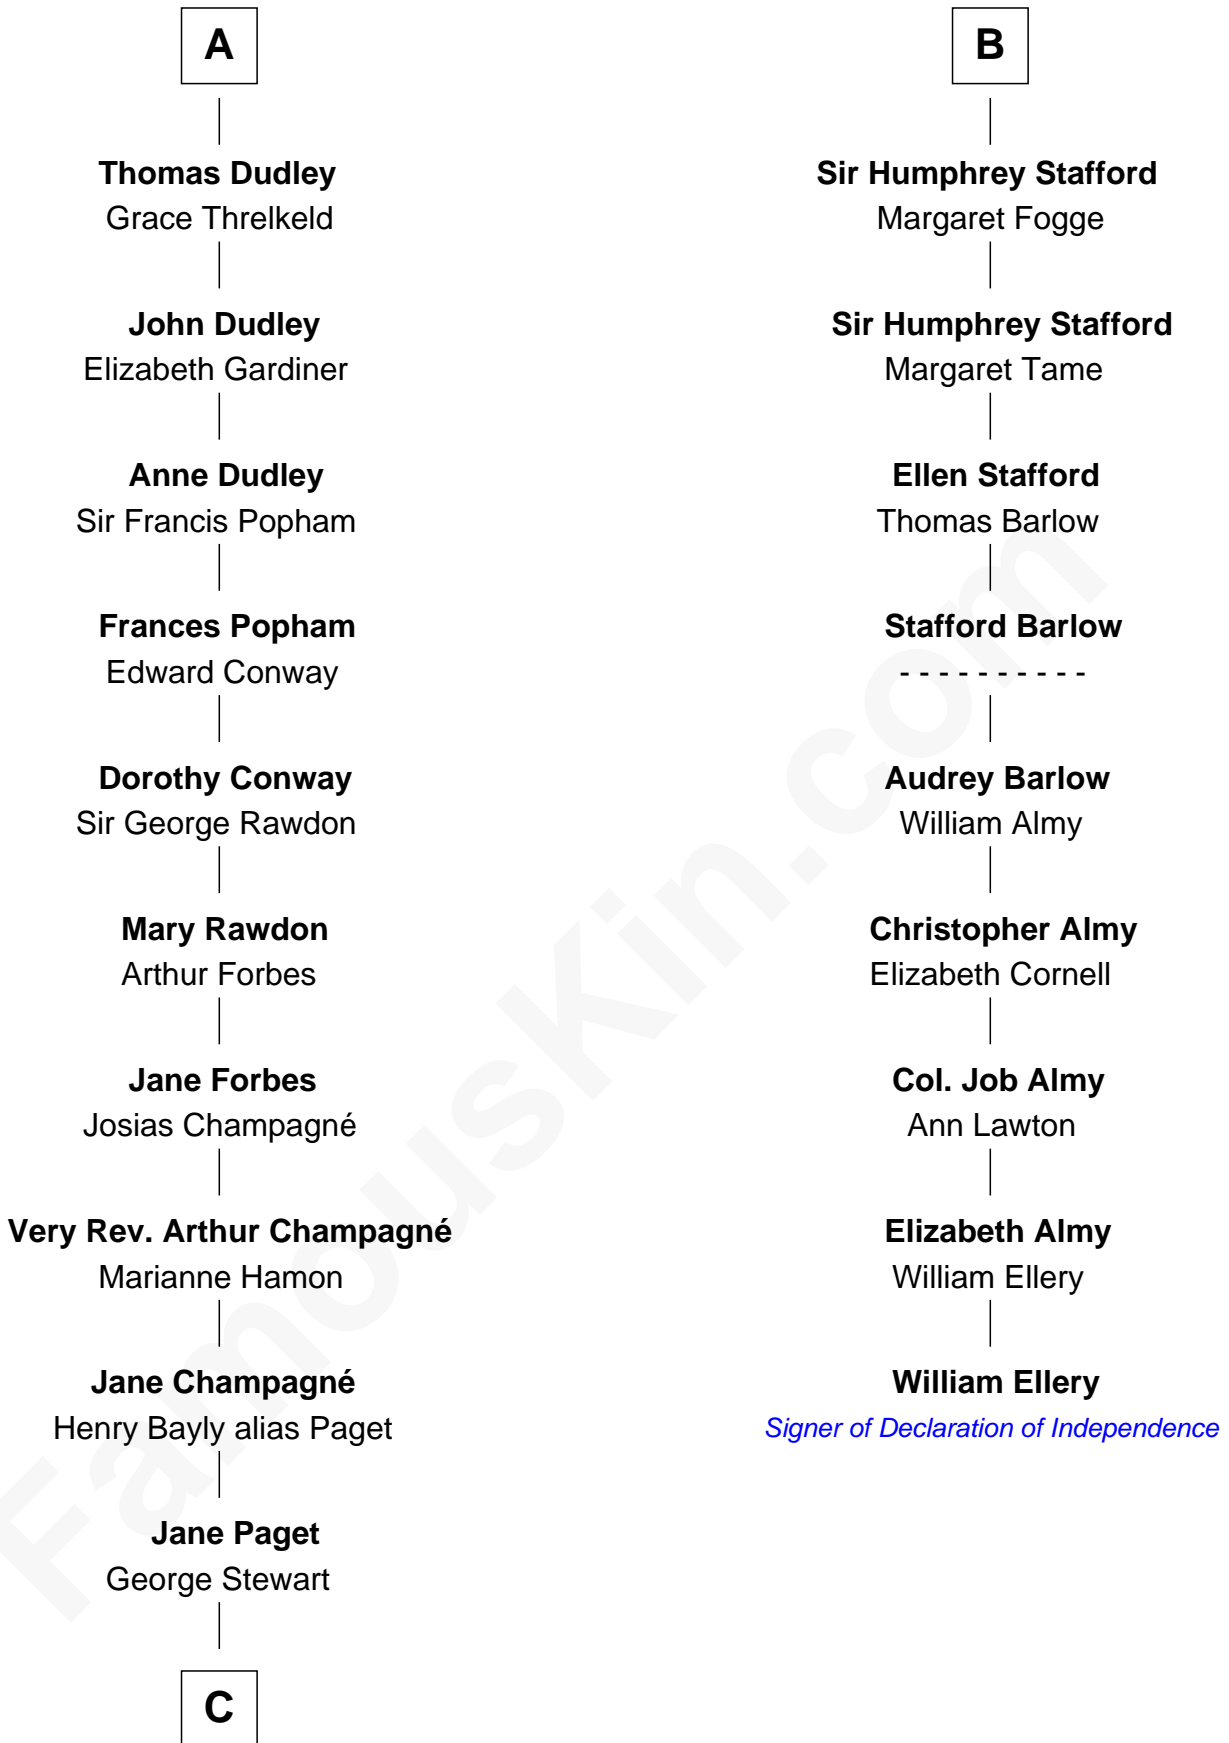

## Relationship Chart of

### Sir Winston Churchill

*Prime Minister of the United Kingdom*

15th cousin 5 times removed of

**William Ellery**

*Signer of the Declaration of Independence*

**Nicholas de Stafford**

**C**

—  
**Jane Stewart**

Sir George Spencer-Churchill

—  
**Sir John Winston Spencer-Churchill**

Frances Anne Emily Vane

—  
**Randolph Henry Spencer-Churchill**

Jeanette Jerome

—  
**Sir Winston Churchill**

*Prime Minister of the United Kingdom*