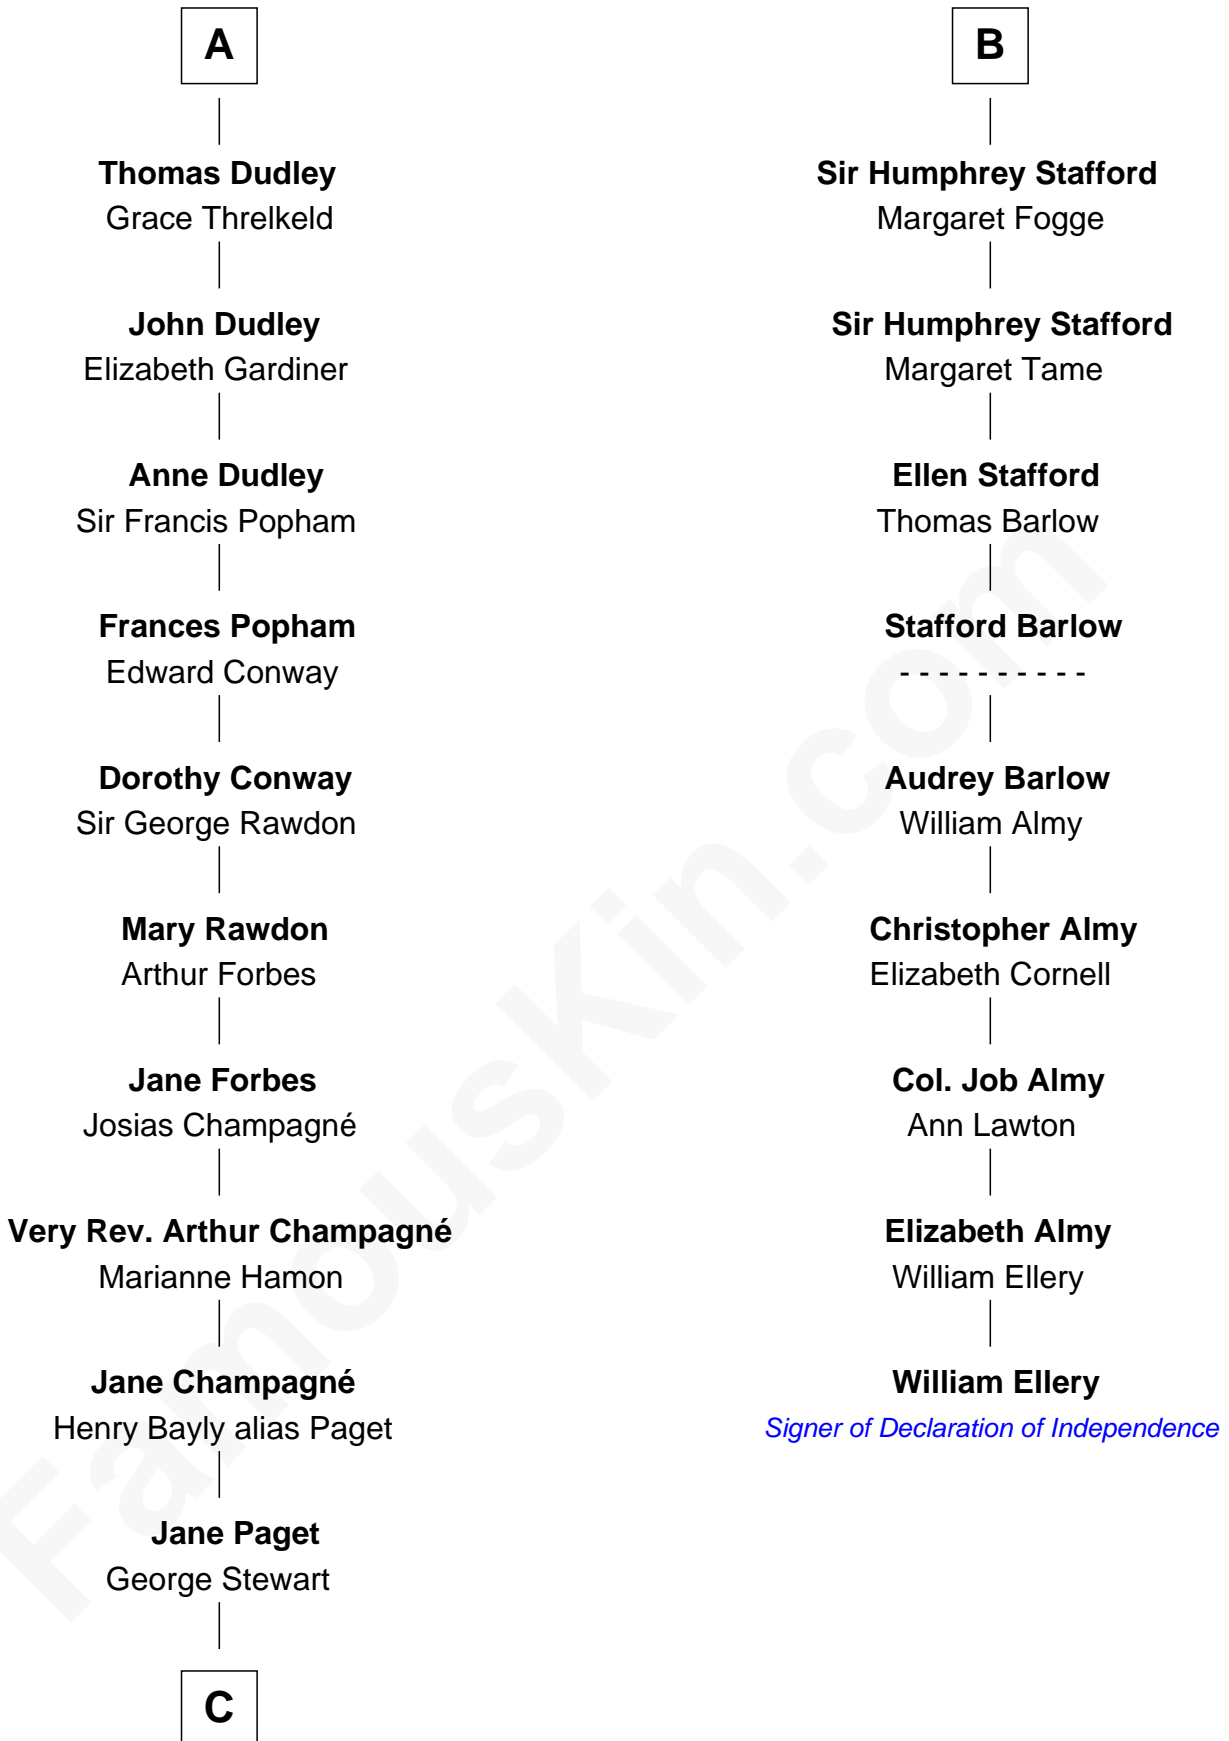

## Relationship Chart of

### Sir Winston Churchill

*Prime Minister of the United Kingdom*

15th cousin 5 times removed of

**William Ellery**

*Signer of the Declaration of Independence*

**C**

—  
**Jane Stewart**

Sir George Spencer-Churchill

—  
**Sir John Winston Spencer-Churchill**

Frances Anne Emily Vane

—  
**Randolph Henry Spencer-Churchill**

Jeanette Jerome

—  
**Sir Winston Churchill**

*Prime Minister of the United Kingdom*

FamousKin.com