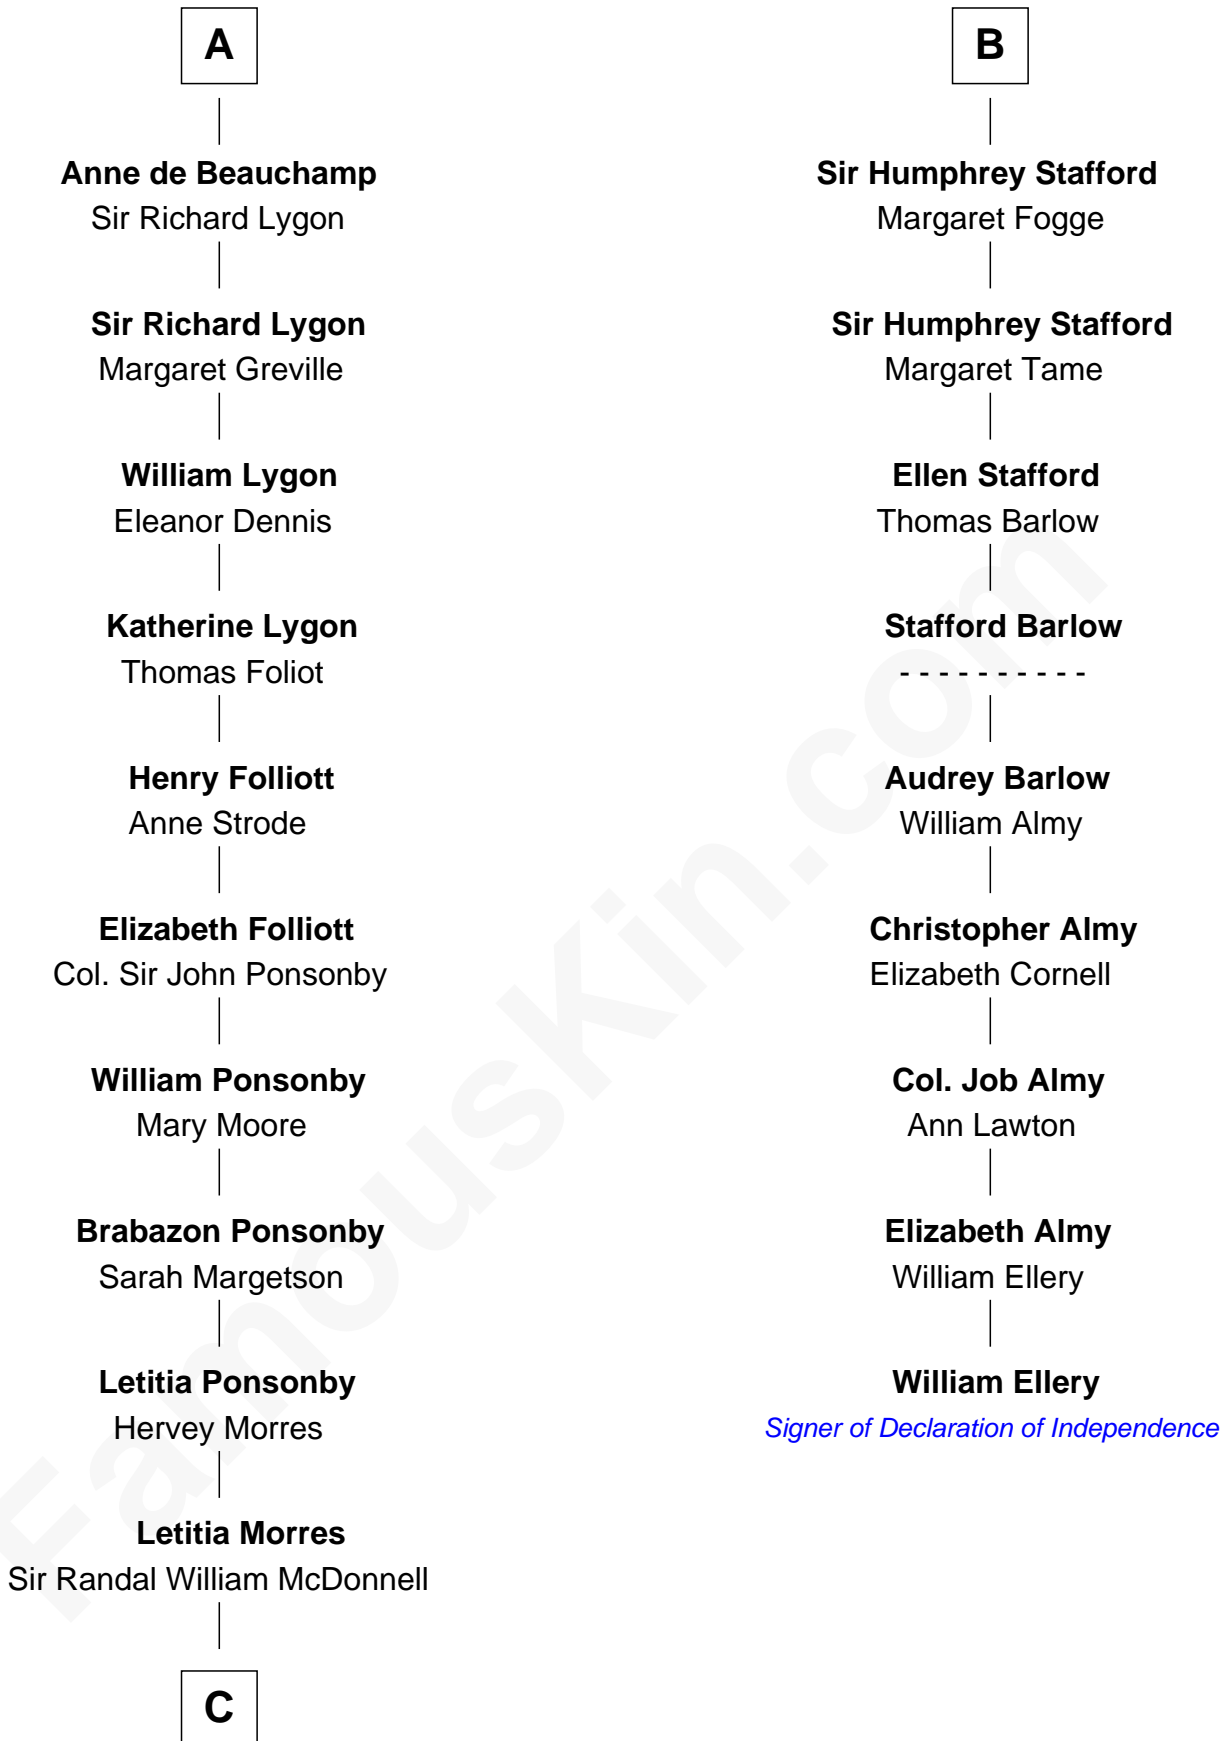

FamousKin.com

Relationship Chart of

Sir Winston Churchill

Prime Minister of the United Kingdom

15th cousin 6 times removed of

William Ellery

Signer of the Declaration of Independence

Sir Roger de Huntingfield

Sir Thomas Aylesbury

Katherine Pabenham

Eleanor Aylesbury

Sir Humphrey Stafford

Humphrey Stafford

Katherine Fray

B

C