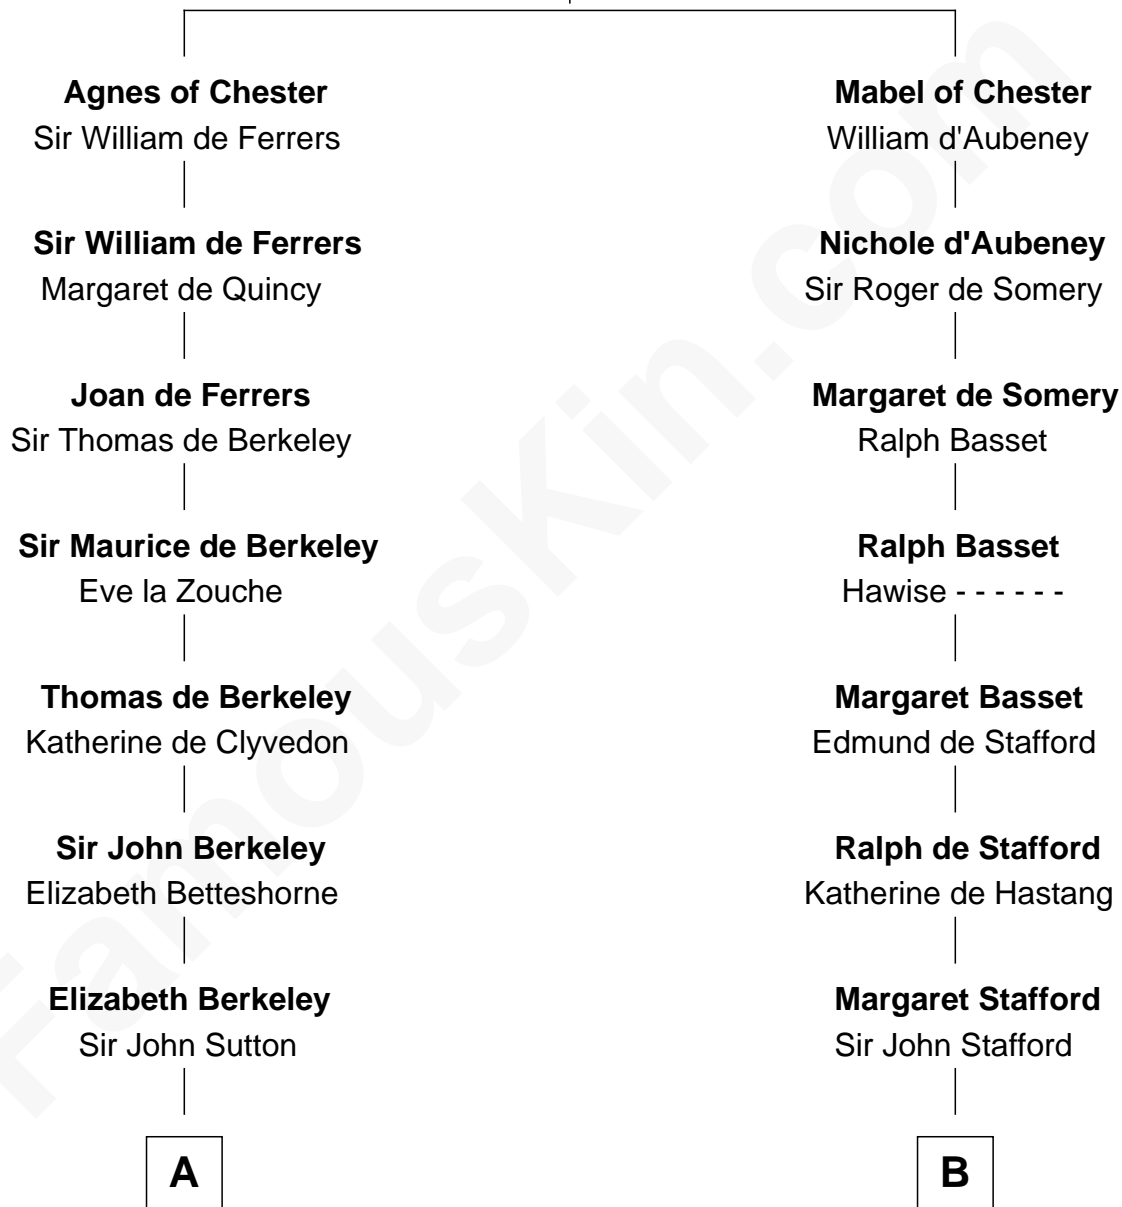

FamousKin.com

Relationship Chart of

Sir Winston Churchill

Prime Minister of the United Kingdom

19th cousin 2 times removed of

William Ellery

Signer of the Declaration of Independence

Hugh de Kevelioc
Bertrade de Montfort

C

Jane Paget
George Stewart

Jane Stewart
Sir George Spencer-Churchill

Sir John Winston Spencer-Churchill
Frances Anne Emily Vane

Randolph Henry Spencer-Churchill
Jeanette Jerome

Sir Winston Churchill
Prime Minister of the United Kingdom