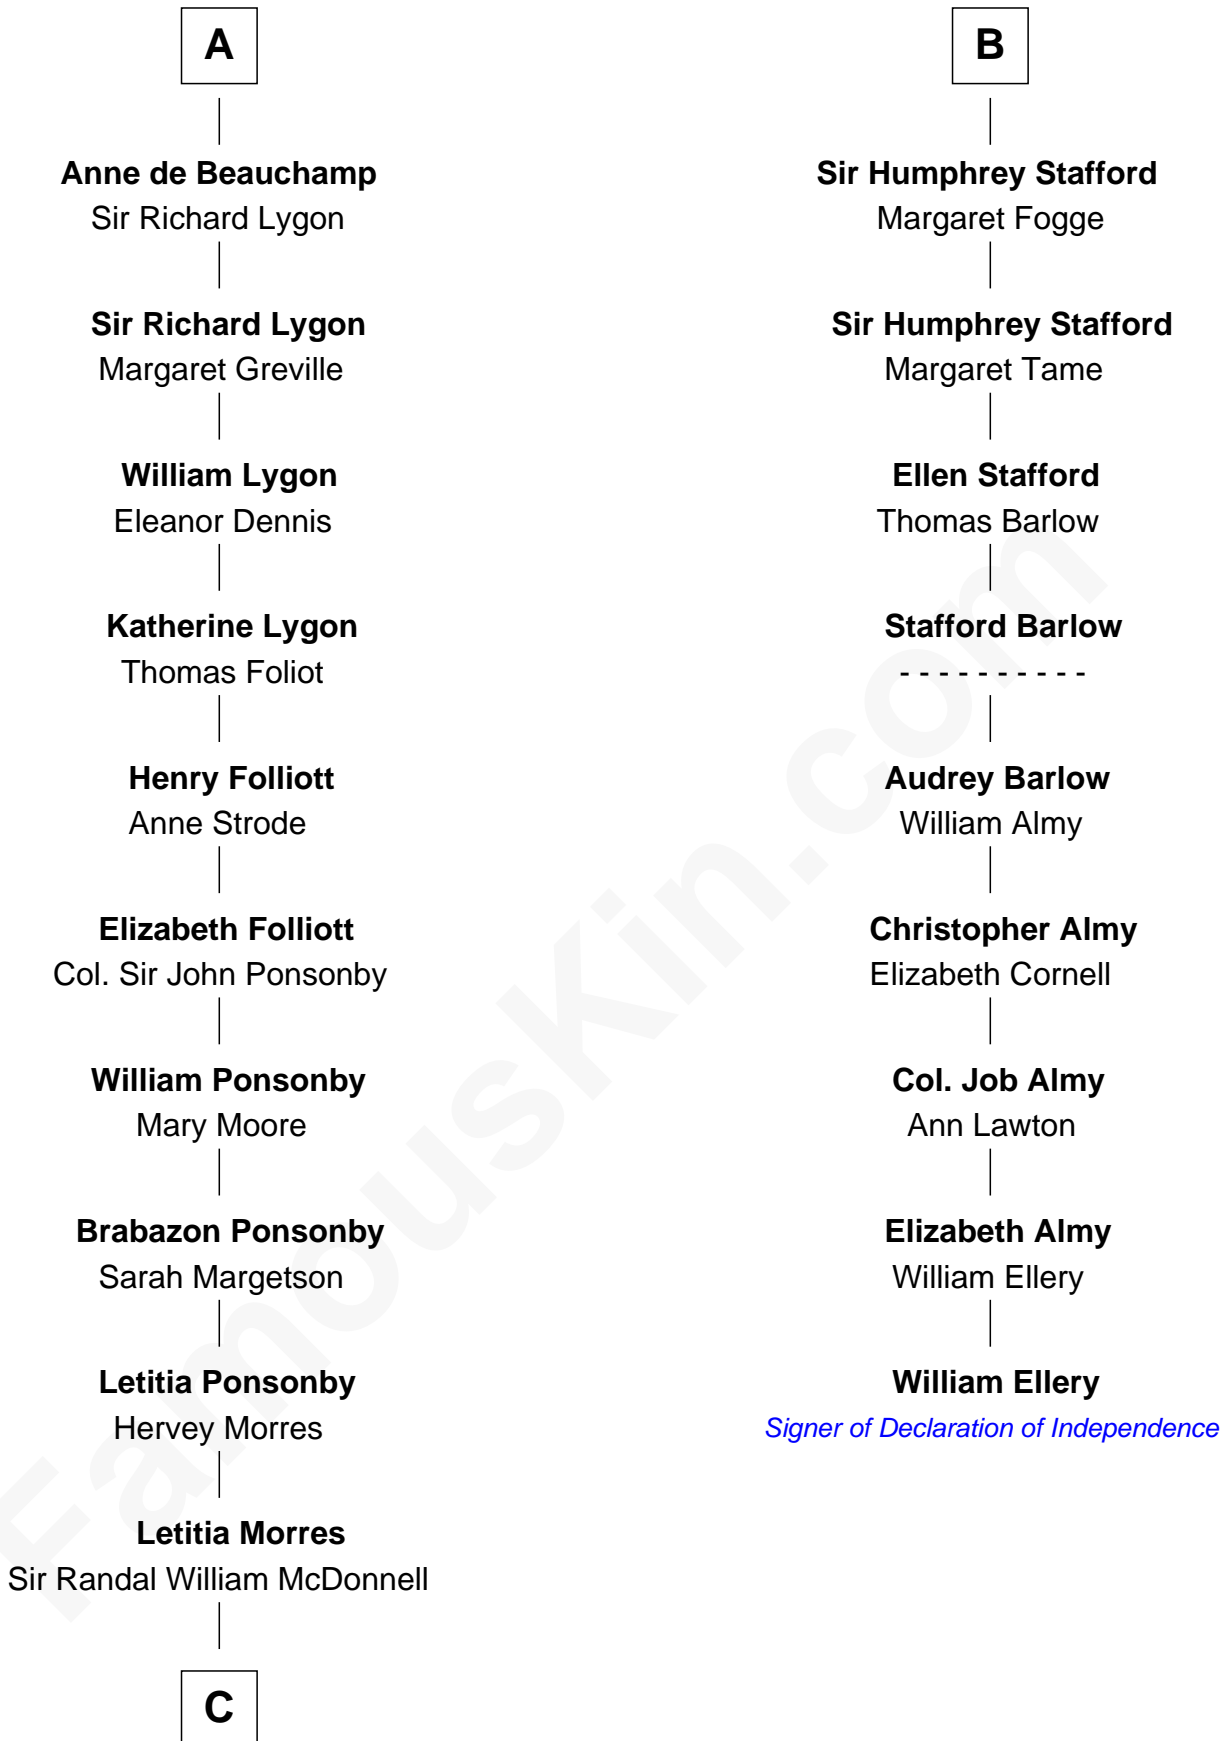

FamousKin.com

Relationship Chart of

Sir Winston Churchill

Prime Minister of the United Kingdom

15th cousin 6 times removed of

William Ellery

Signer of the Declaration of Independence

C

—
Anne Catherine McDonnell

Sir Henry Vane

—
Frances Anne Emily Vane-Tempest

Sir Charles William Stewart

—
Frances Anne Emily Vane

Sir John Winston Spencer-Churchill

—
Randolph Henry Spencer-Churchill

Jeanette Jerome