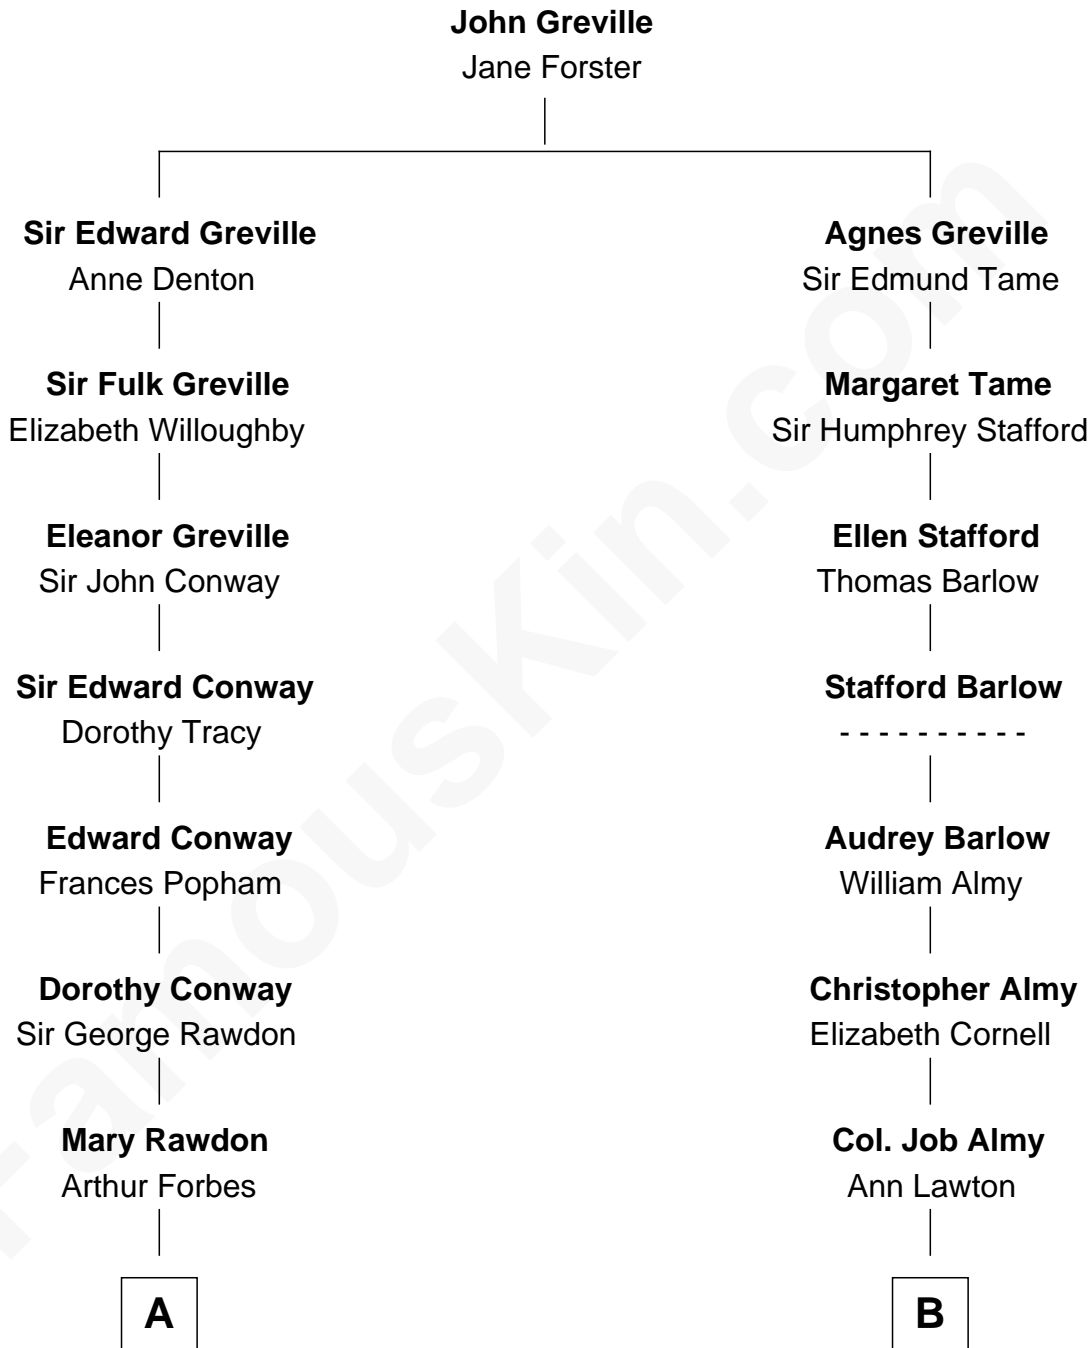

FamousKin.com

Relationship Chart of

Sir Winston Churchill

Prime Minister of the United Kingdom

8th cousin 6 times removed of

William Ellery

Signer of the Declaration of Independence

A