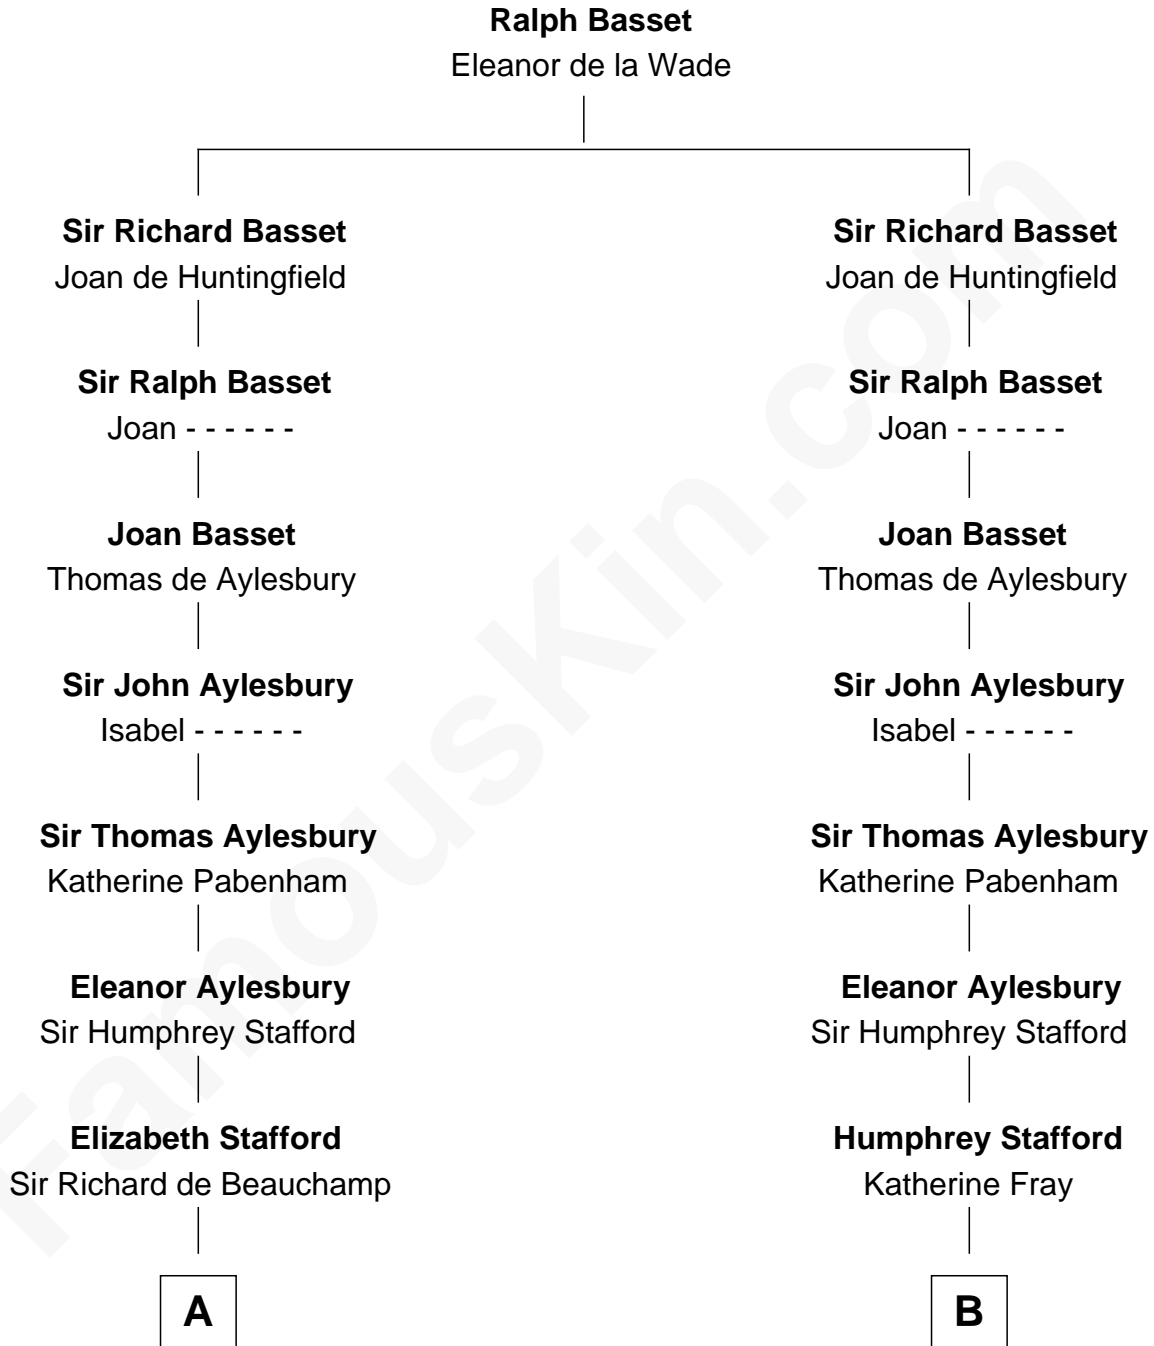

## Relationship Chart of

### Sir Winston Churchill

*Prime Minister of the United Kingdom*

15th cousin 6 times removed of

**William Ellery**

*Signer of the Declaration of Independence*

**C**

—  
**Anne Catherine McDonnell**

Sir Henry Vane