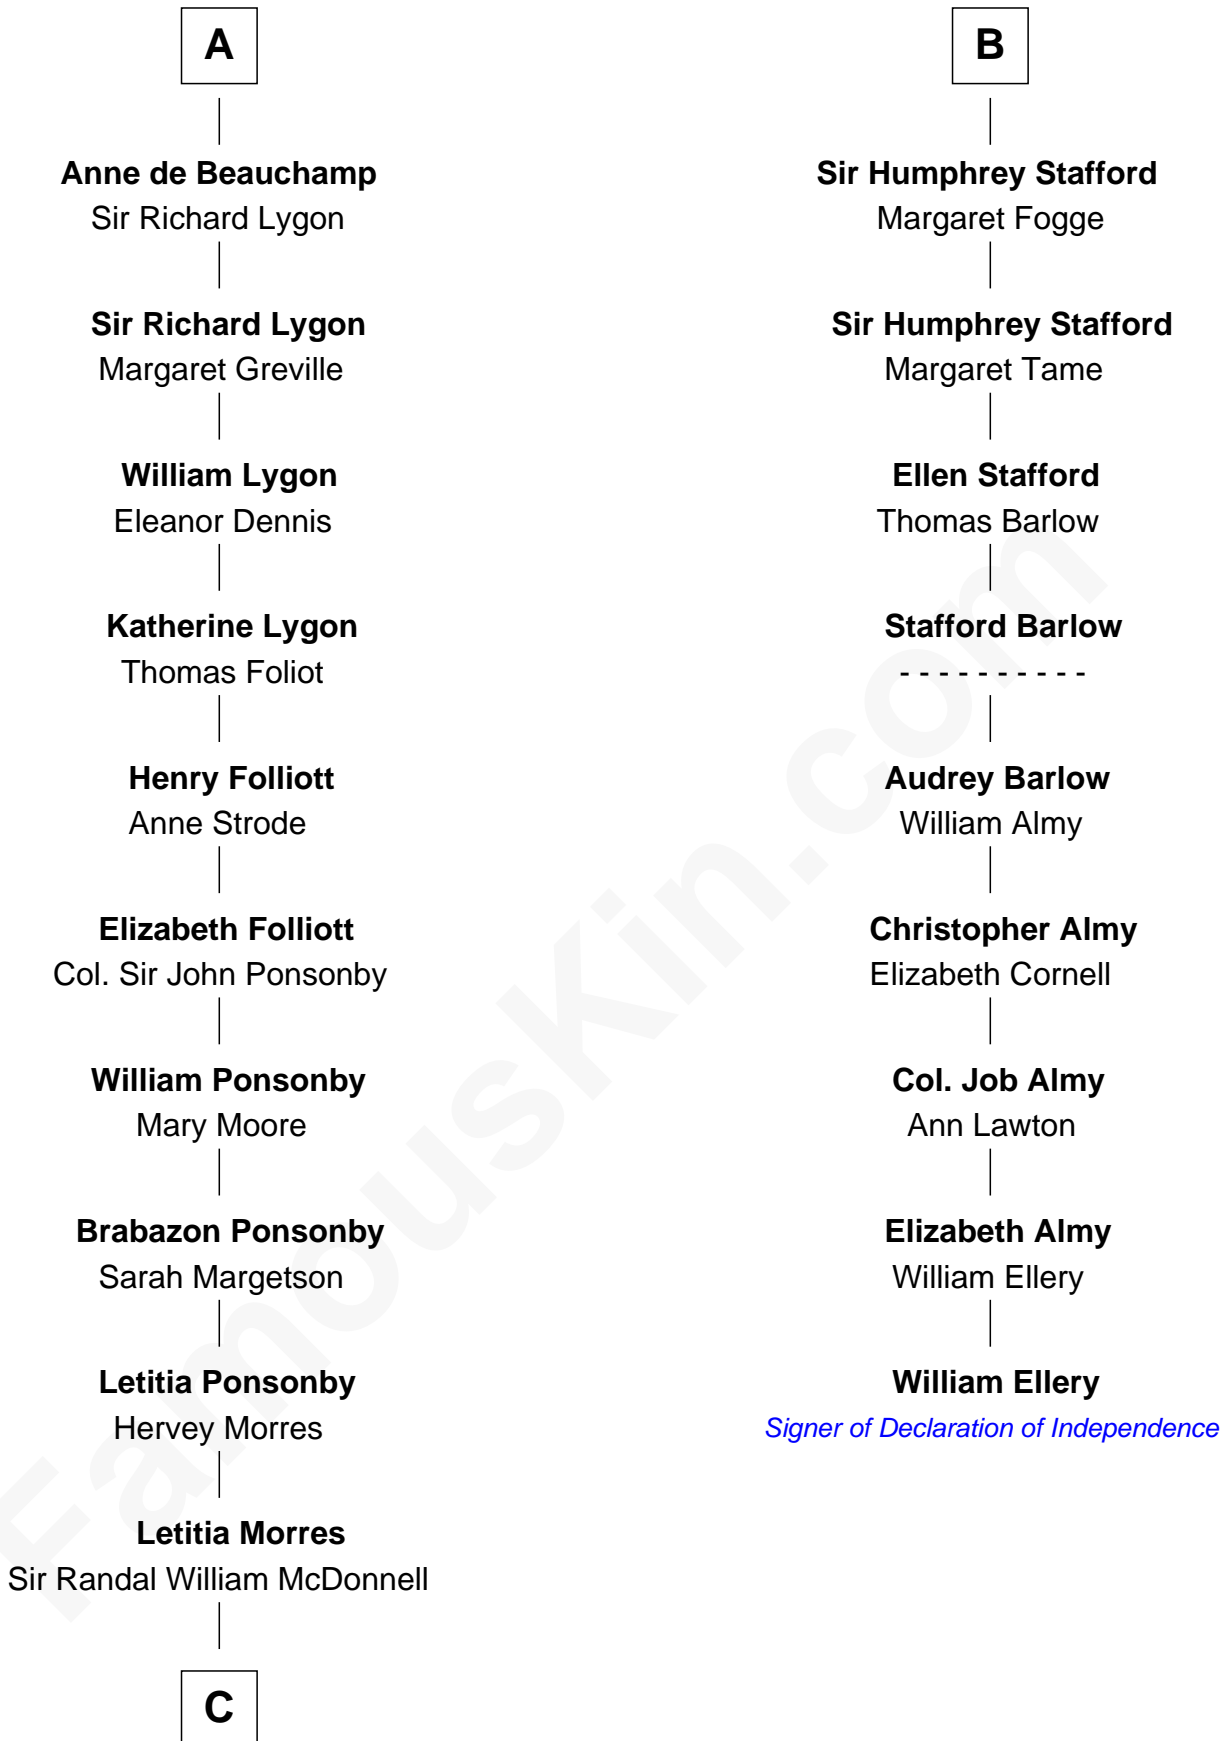

## Relationship Chart of

### Sir Winston Churchill

*Prime Minister of the United Kingdom*

15th cousin 6 times removed of

**William Ellery**

*Signer of the Declaration of Independence*

**C**

—  
**Anne Catherine McDonnell**

Sir Henry Vane

—  
**Frances Anne Emily Vane-Tempest**

Sir Charles William Stewart

—  
**Frances Anne Emily Vane**

Sir John Winston Spencer-Churchill

—  
**Randolph Henry Spencer-Churchill**

Jeanette Jerome

—  
**Sir Winston Churchill**