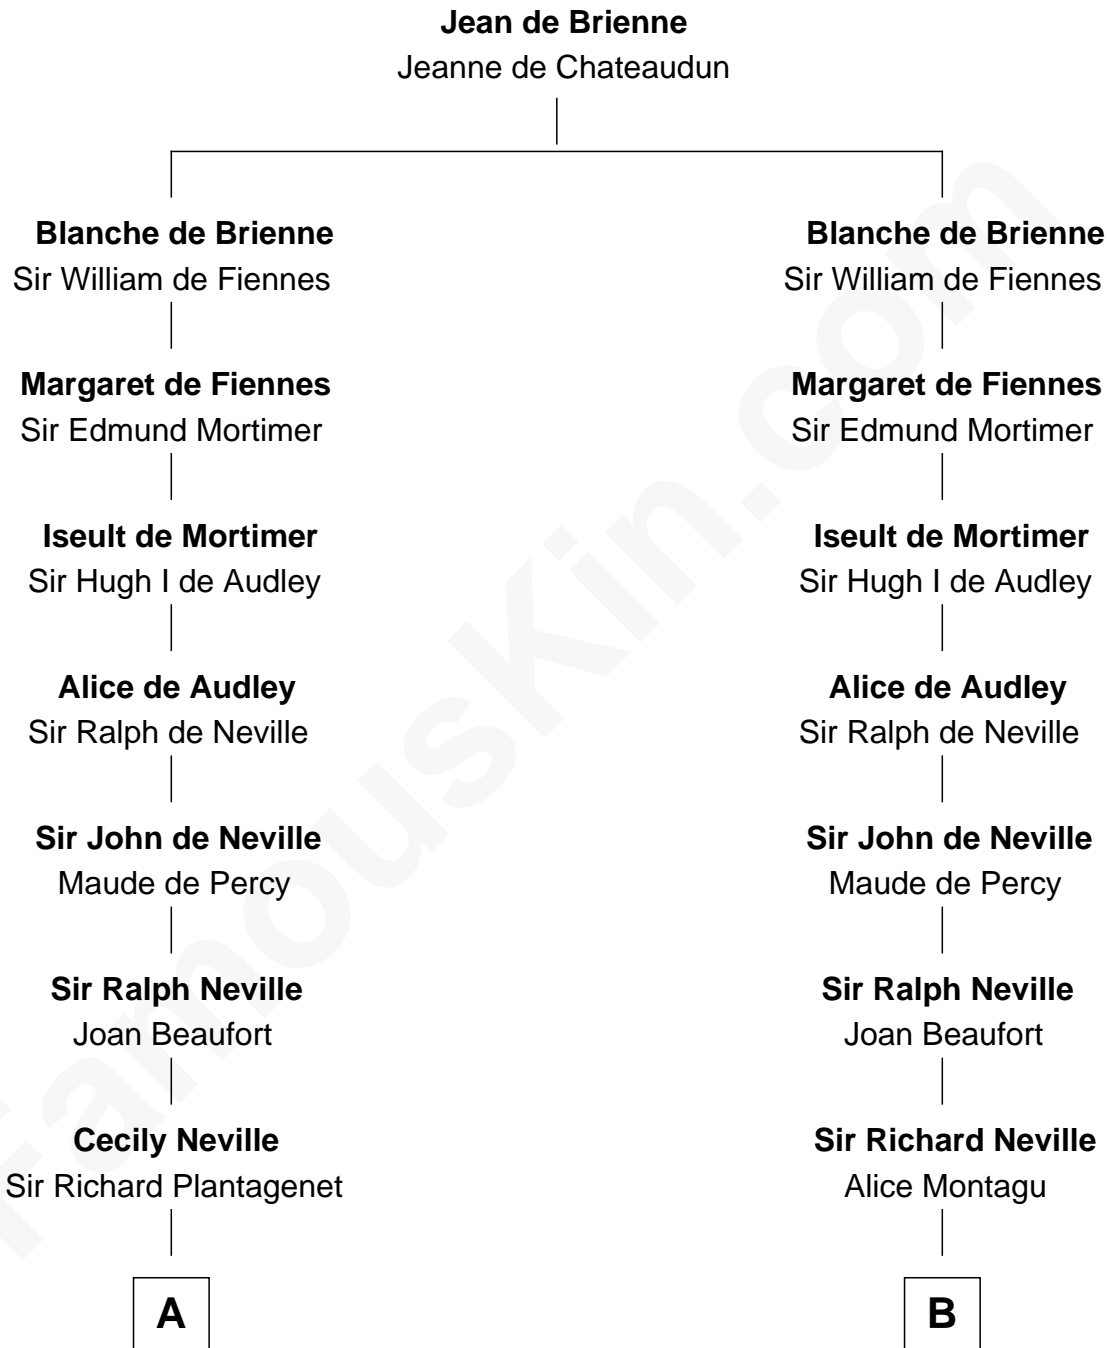

## Relationship Chart of

### Sir Winston Churchill

*Prime Minister of the United Kingdom*

**18th cousin 3 times removed of**

**Fletcher Christian**

*Leader of the mutiny on the Bounty*

THE "BOUNTY" AT OAHU

**C**

**Jane Paget**  
George Stewart

**Jane Stewart**  
Sir George Spencer-Churchill

**Sir John Winston Spencer-Churchill**  
Frances Anne Emily Vane

**Randolph Henry Spencer-Churchill**  
Jeanette Jerome

**Sir Winston Churchill**  
*Prime Minister of the United Kingdom*

**D**

**Charles Christian**  
Anne Dixon

**Fletcher Christian**  
*Leader of the mutiny on the Bounty*

FamousKin.com