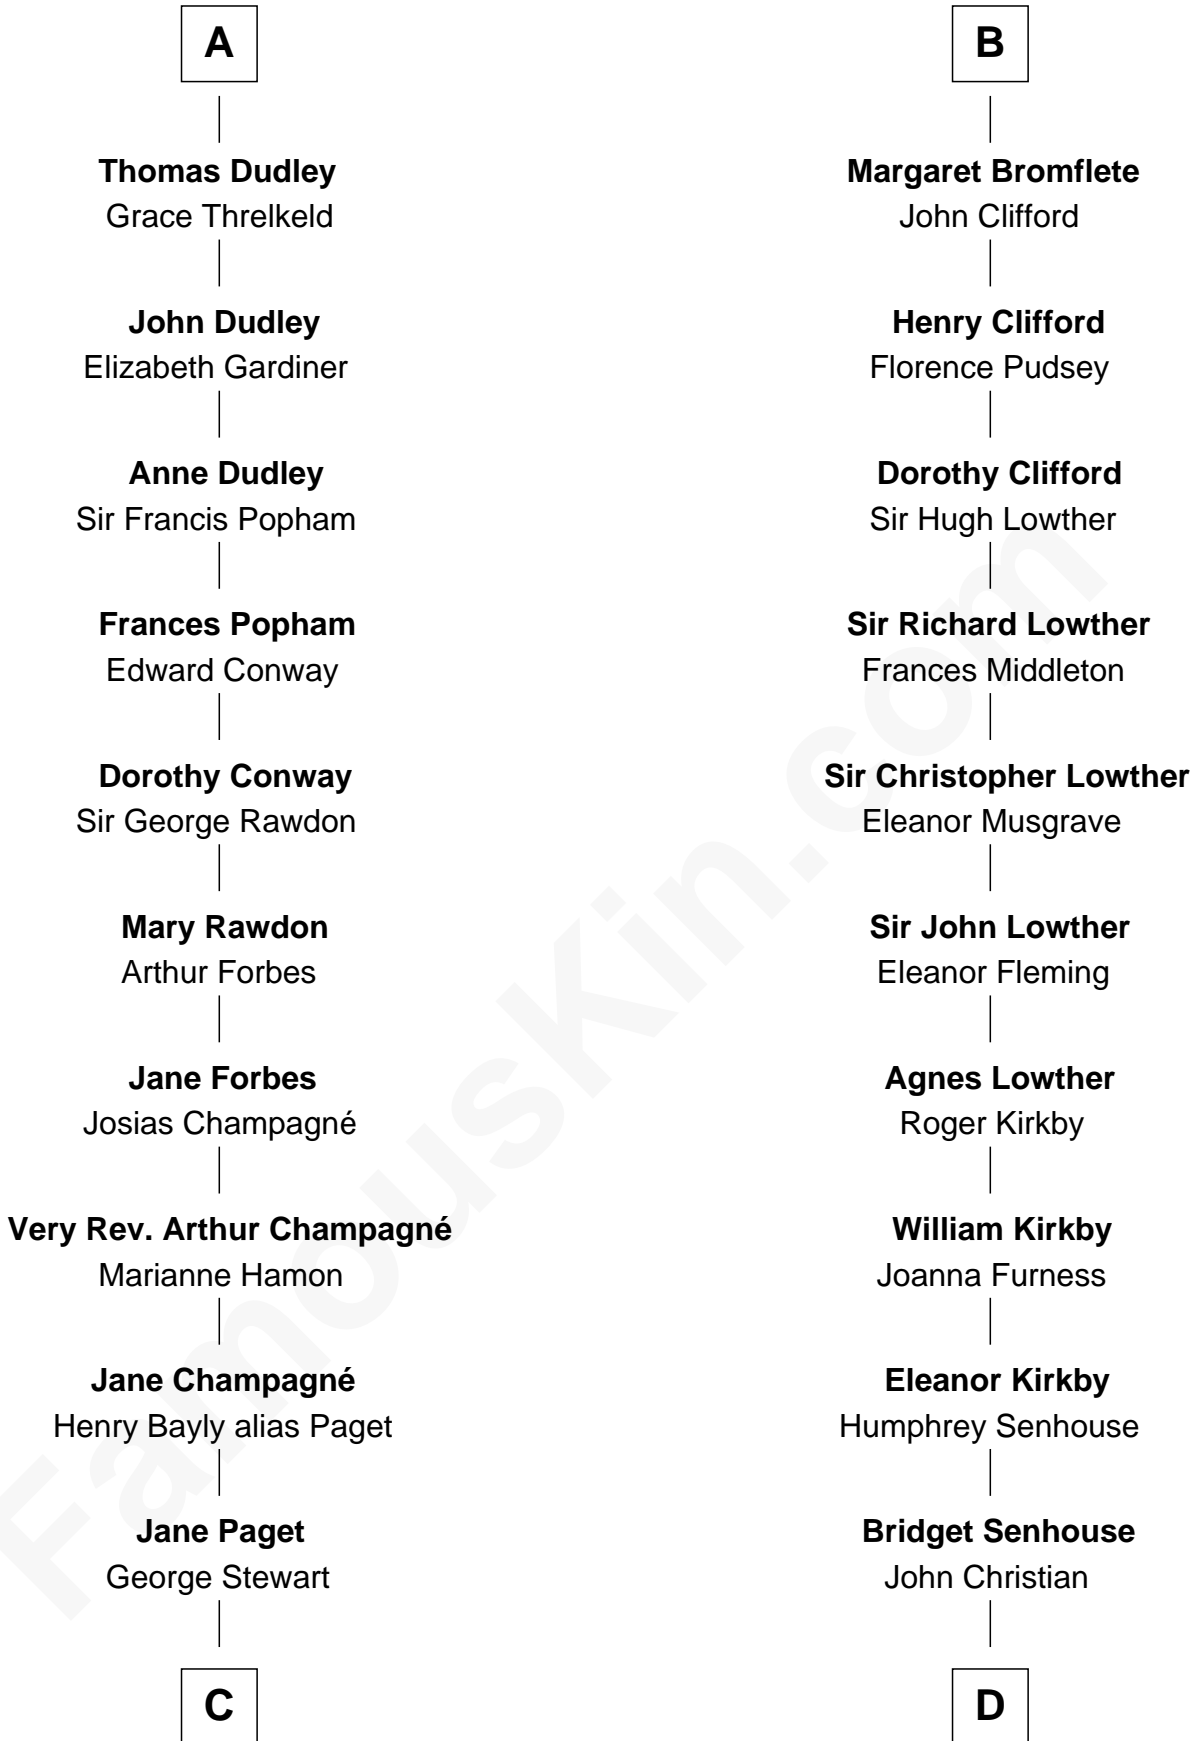

FamousKin.com

Relationship Chart of

Sir Winston Churchill

Prime Minister of the United Kingdom

18th cousin 2 times removed of

Fletcher Christian

Leader of the mutiny on the Bounty

Sir Richard FitzRoy

Rose de Dover

C

Jane Stewart
Sir George Spencer-Churchill

Sir John Winston Spencer-Churchill
Frances Anne Emily Vane

Randolph Henry Spencer-Churchill
Jeanette Jerome

Sir Winston Churchill
Prime Minister of the United Kingdom

D

Charles Christian
Anne Dixon

Fletcher Christian
Leader of the mutiny on the Bounty

FamousKin.com