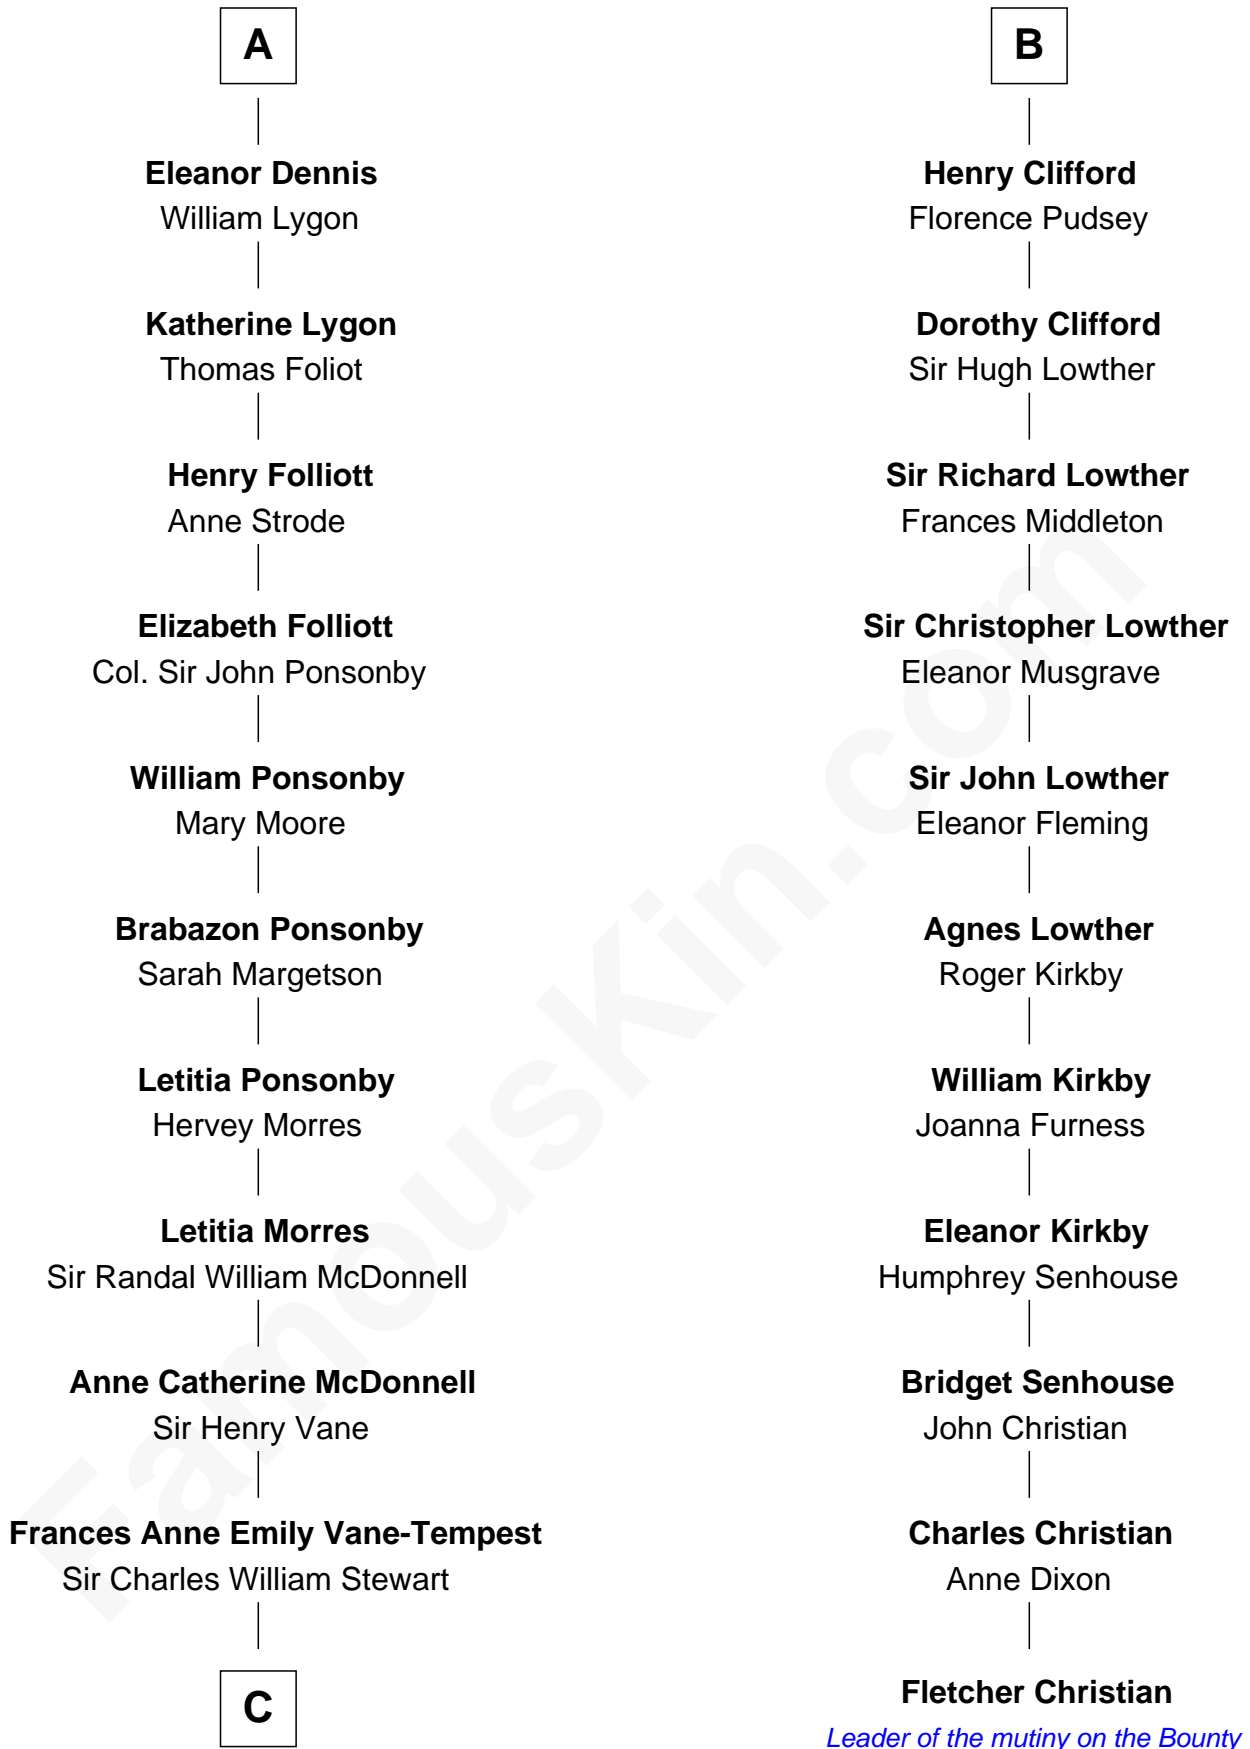

## Relationship Chart of

### Sir Winston Churchill

*Prime Minister of the United Kingdom*

**17th cousin 2 times removed of**

**Fletcher Christian**

*Leader of the mutiny on the Bounty*

**Sir Patrick de Chaworth**

Isabella de Beauchamp

C

—  
**Frances Anne Emily Vane**  
Sir John Winston Spencer-Churchill

—  
**Randolph Henry Spencer-Churchill**  
Jeanette Jerome

—  
**Sir Winston Churchill**  
*Prime Minister of the United Kingdom*

FamousKin.com