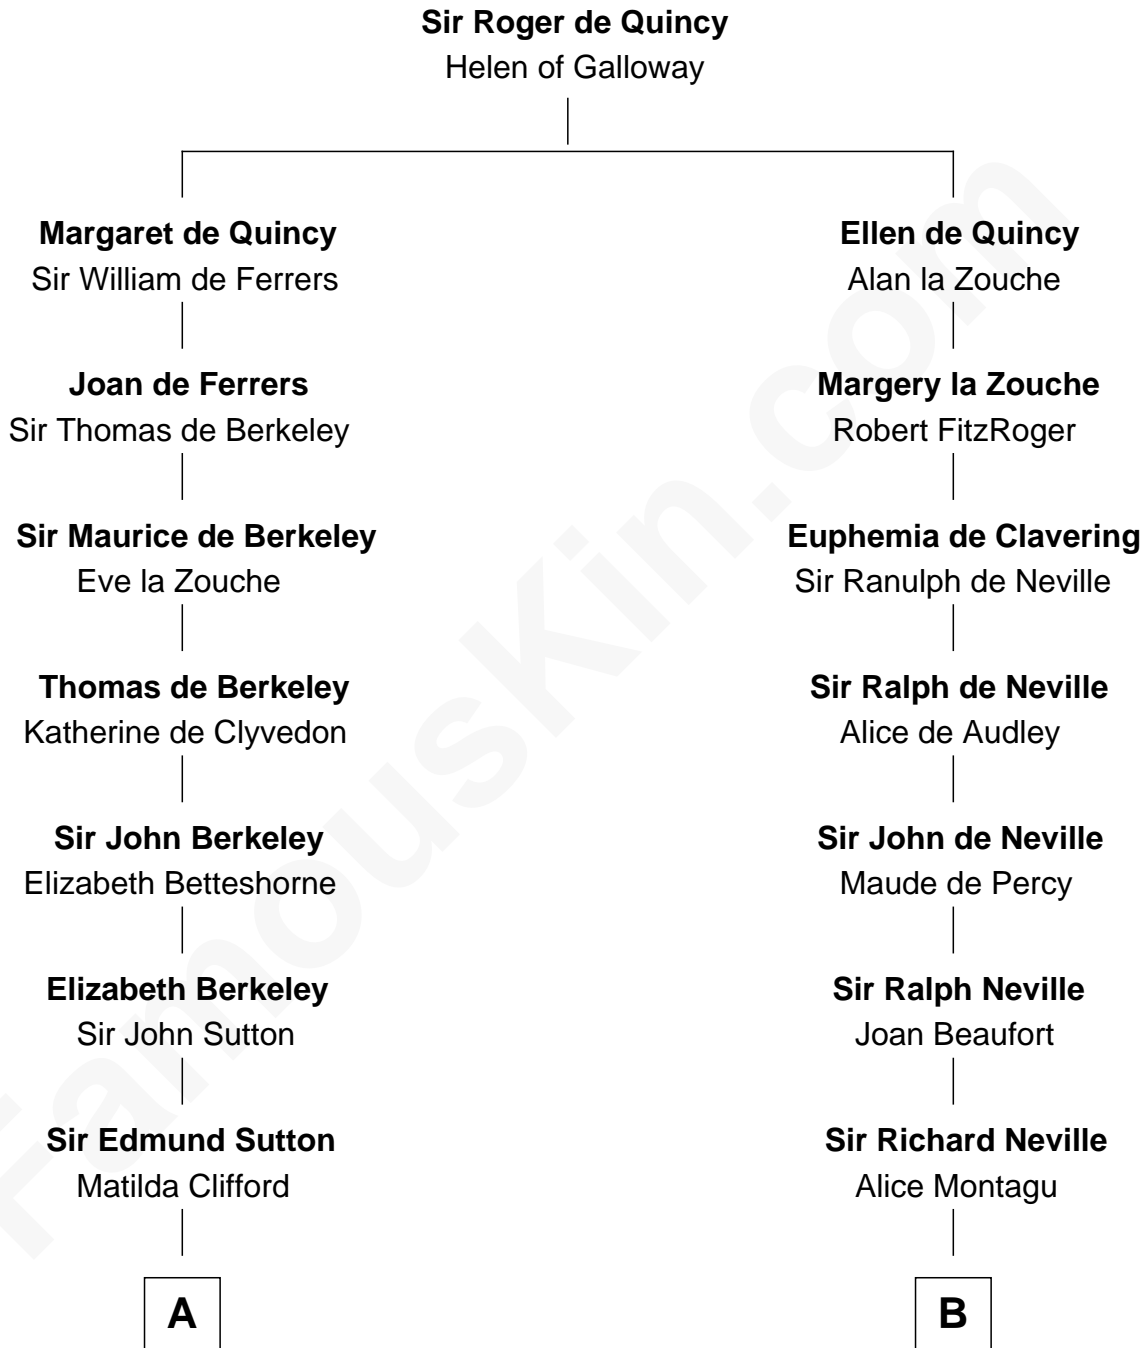

FamousKin.com

Relationship Chart of

Sir Winston Churchill

Prime Minister of the United Kingdom

18th cousin 2 times removed of

Fletcher Christian

Leader of the mutiny on the Bounty

THE "BOUNTY" AT OAHU

FamousKin.com