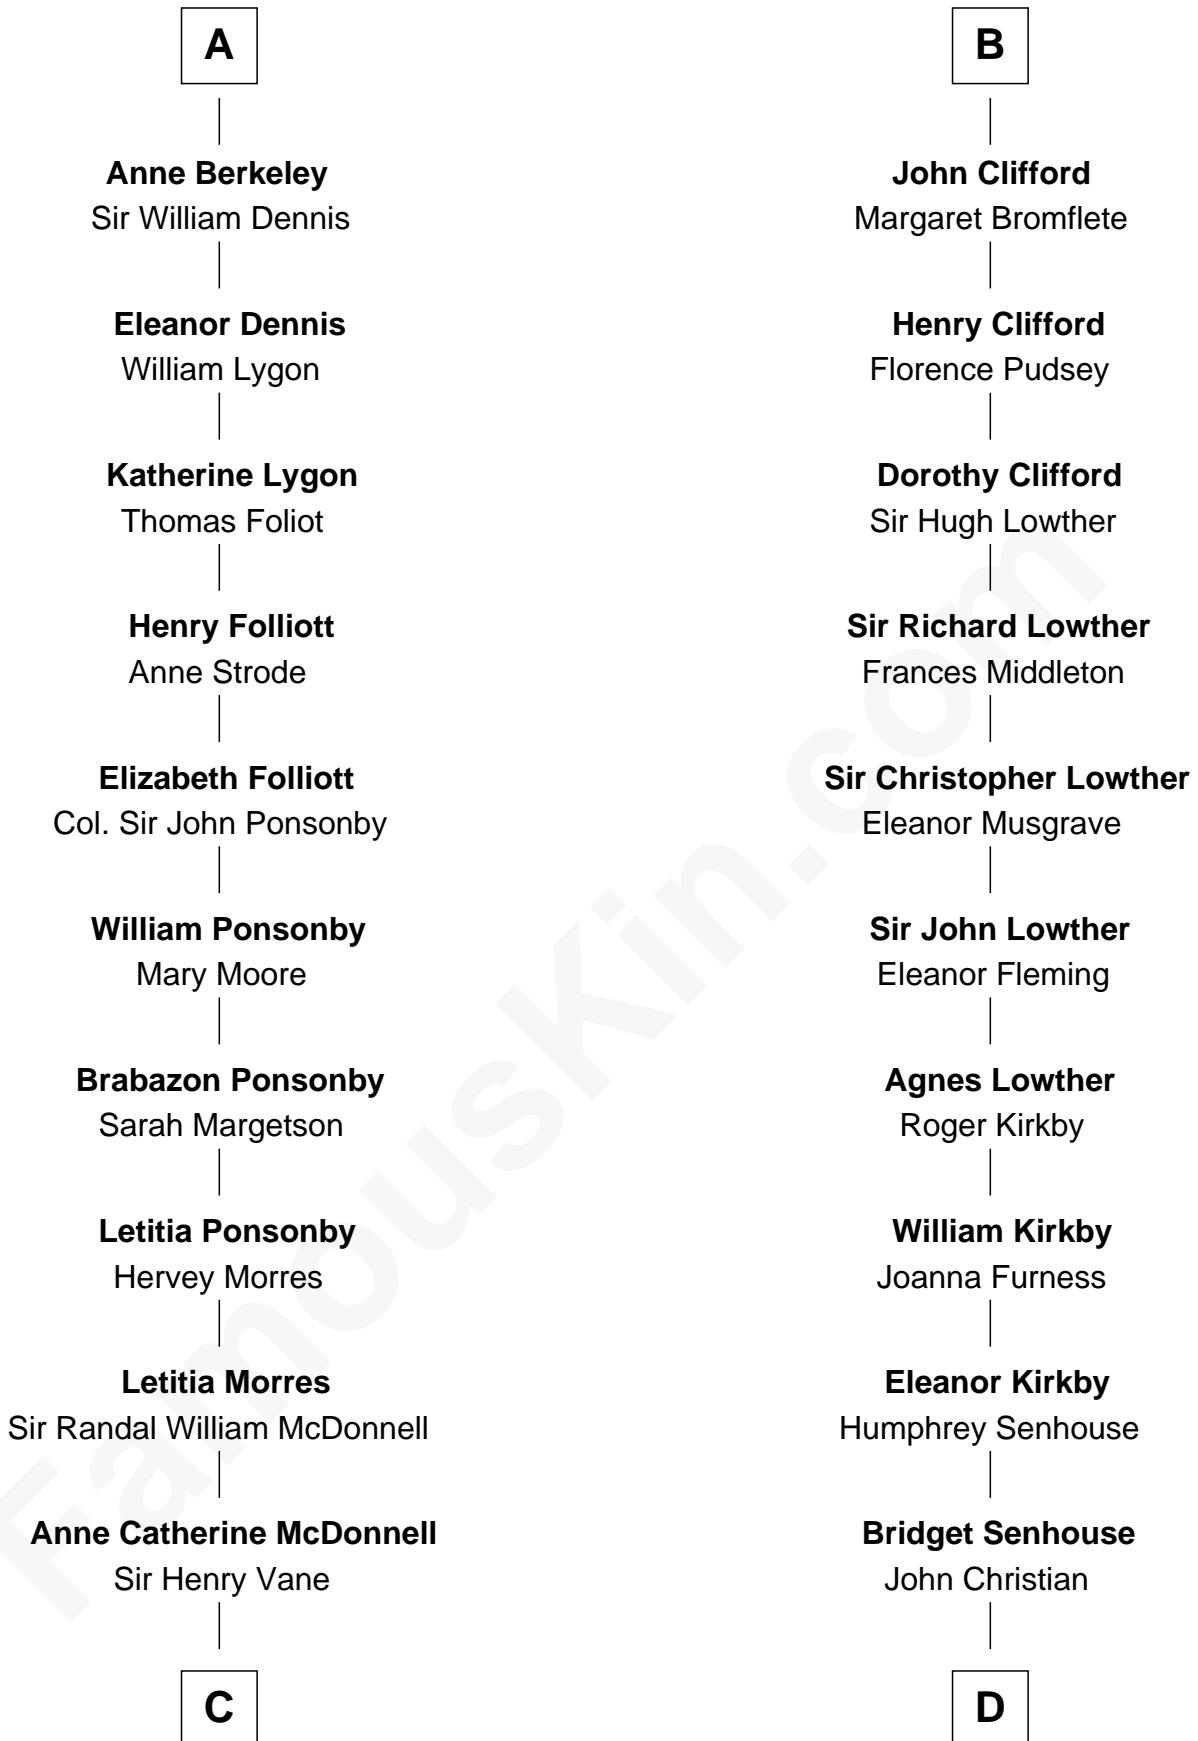

FamousKin.com

Relationship Chart of

Sir Winston Churchill

Prime Minister of the United Kingdom

18th cousin 2 times removed of

Fletcher Christian

Leader of the mutiny on the Bounty

THE "BOUNTY" AT OAHU

Robert I, Count of Artois

Matilda of Brabant

C

Frances Anne Emily Vane-Tempest

Sir Charles William Stewart

Frances Anne Emily Vane

Sir John Winston Spencer-Churchill

Randolph Henry Spencer-Churchill