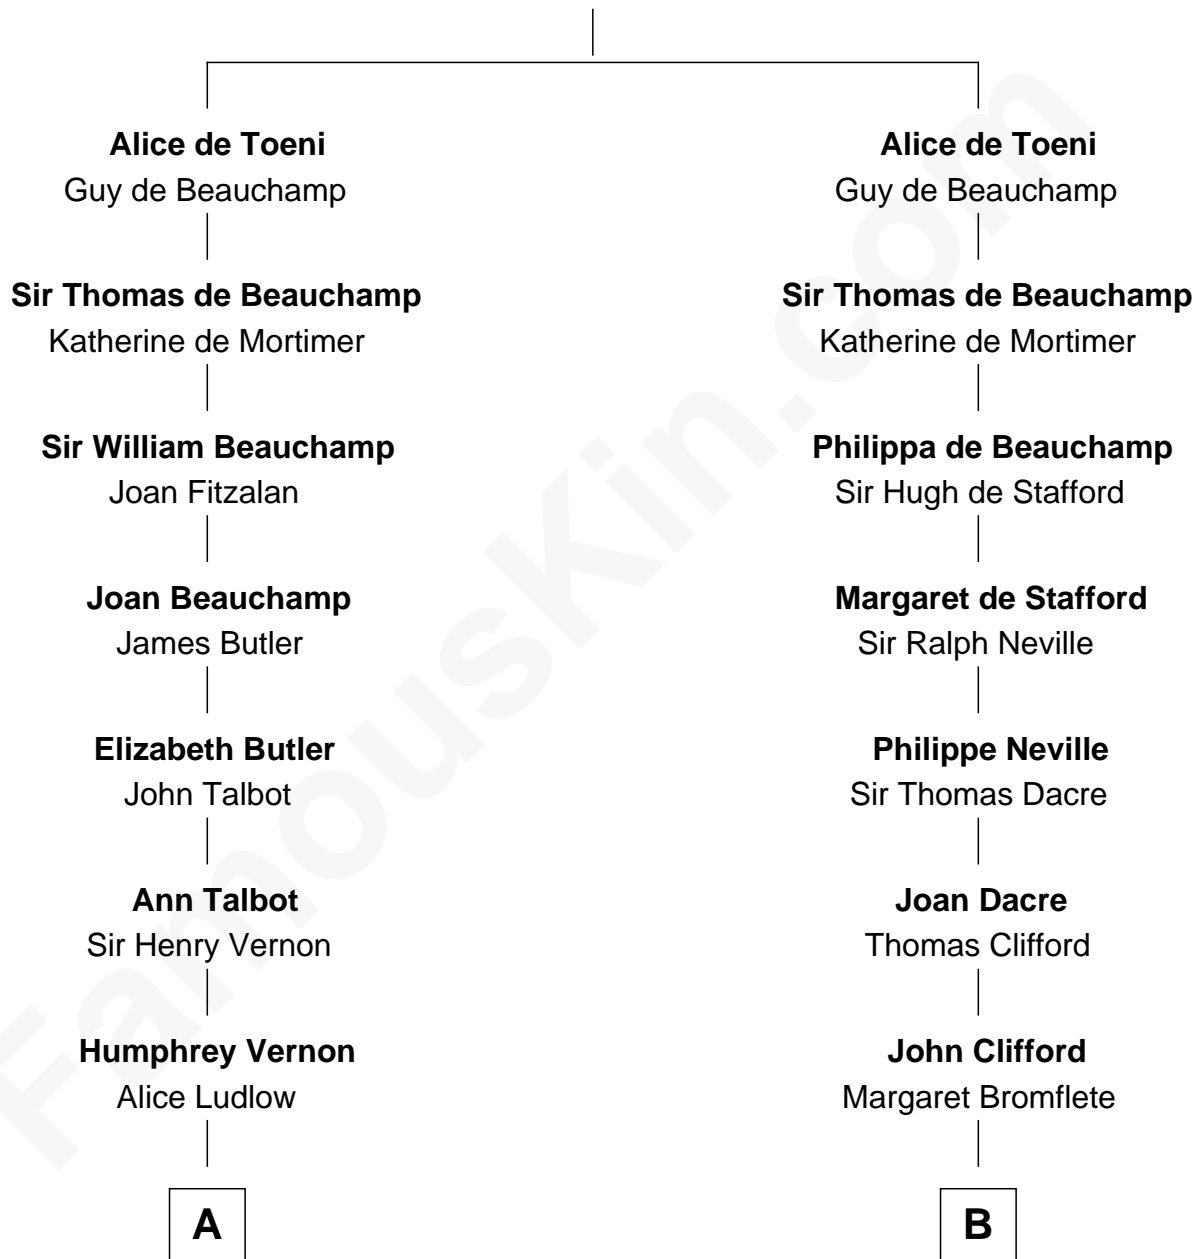

FamousKin.com

Relationship Chart of

Sir Winston Churchill

Prime Minister of the United Kingdom

17th cousin 2 times removed of

Fletcher Christian

Leader of the mutiny on the Bounty

Ralph VII de Toeni

Mary - - - - -

C

—
Sir John Winston Spencer-Churchill

Frances Anne Emily Vane

—
Randolph Henry Spencer-Churchill

Jeanette Jerome

—
Sir Winston Churchill

Prime Minister of the United Kingdom