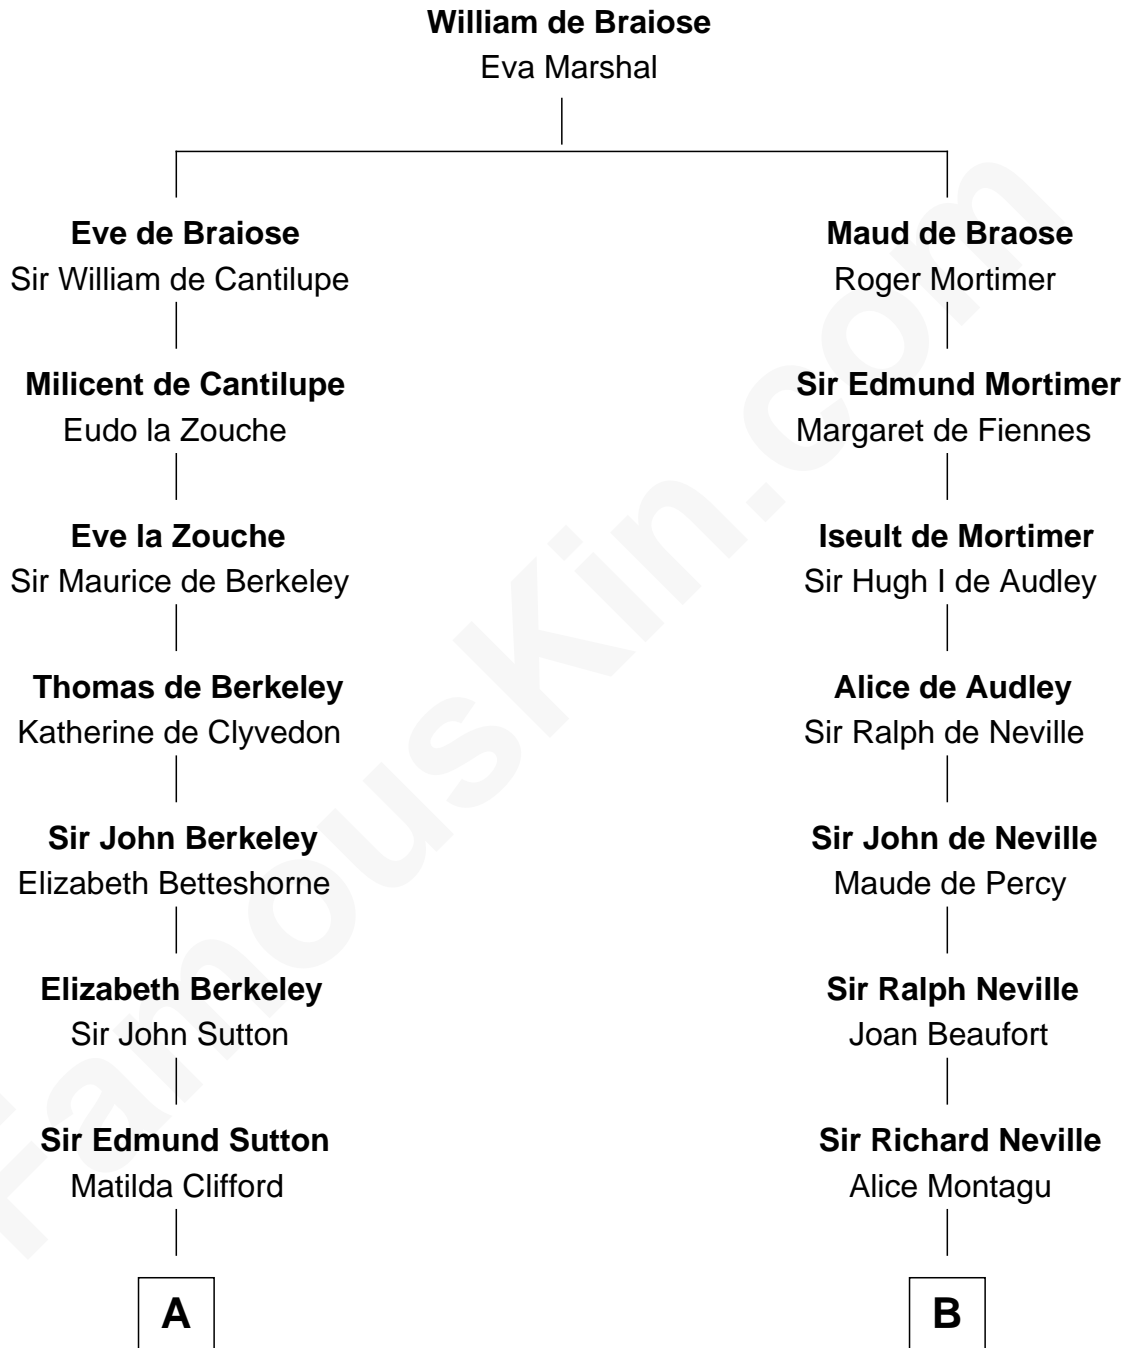

FamousKin.com

Relationship Chart of

Sir Winston Churchill

Prime Minister of the United Kingdom

18th cousin 2 times removed of

Fletcher Christian

Leader of the mutiny on the Bounty

THE "BOUNTY" AT OAHU

FamousKin.com