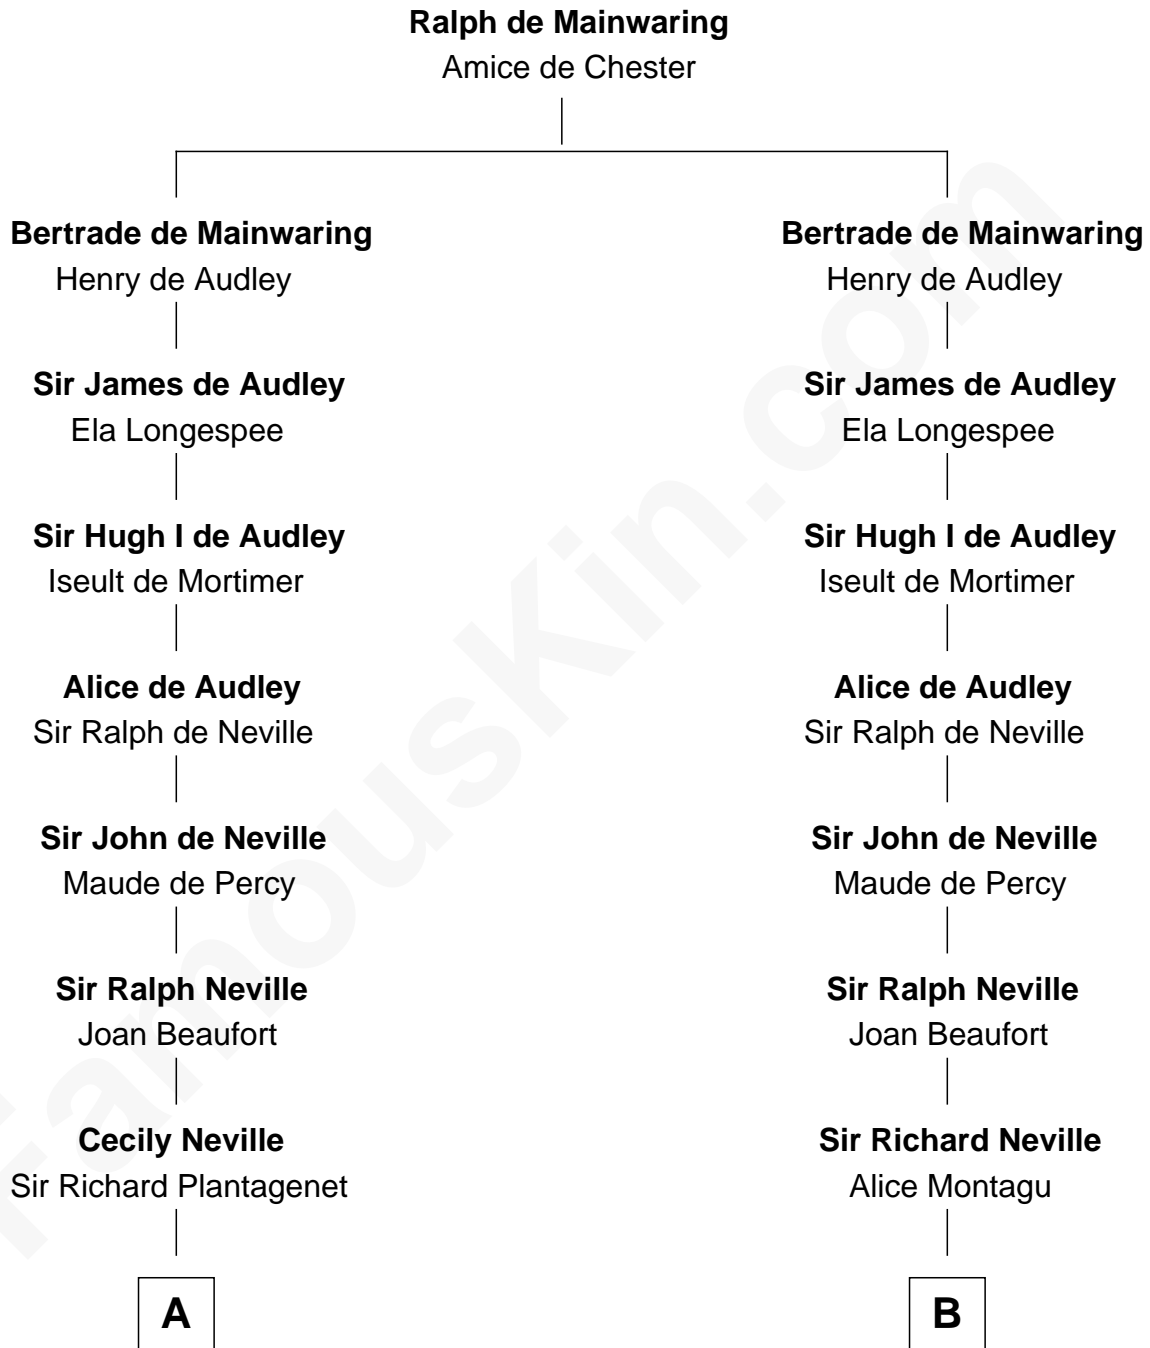

FamousKin.com

Relationship Chart of

Sir Winston Churchill

Prime Minister of the United Kingdom

18th cousin 3 times removed of

Fletcher Christian

Leader of the mutiny on the Bounty

C

Jane Paget
George Stewart

Jane Stewart
Sir George Spencer-Churchill

Sir John Winston Spencer-Churchill
Frances Anne Emily Vane

Randolph Henry Spencer-Churchill
Jeanette Jerome

Sir Winston Churchill
Prime Minister of the United Kingdom

D

Charles Christian
Anne Dixon

Fletcher Christian
Leader of the mutiny on the Bounty

FamousKin.com