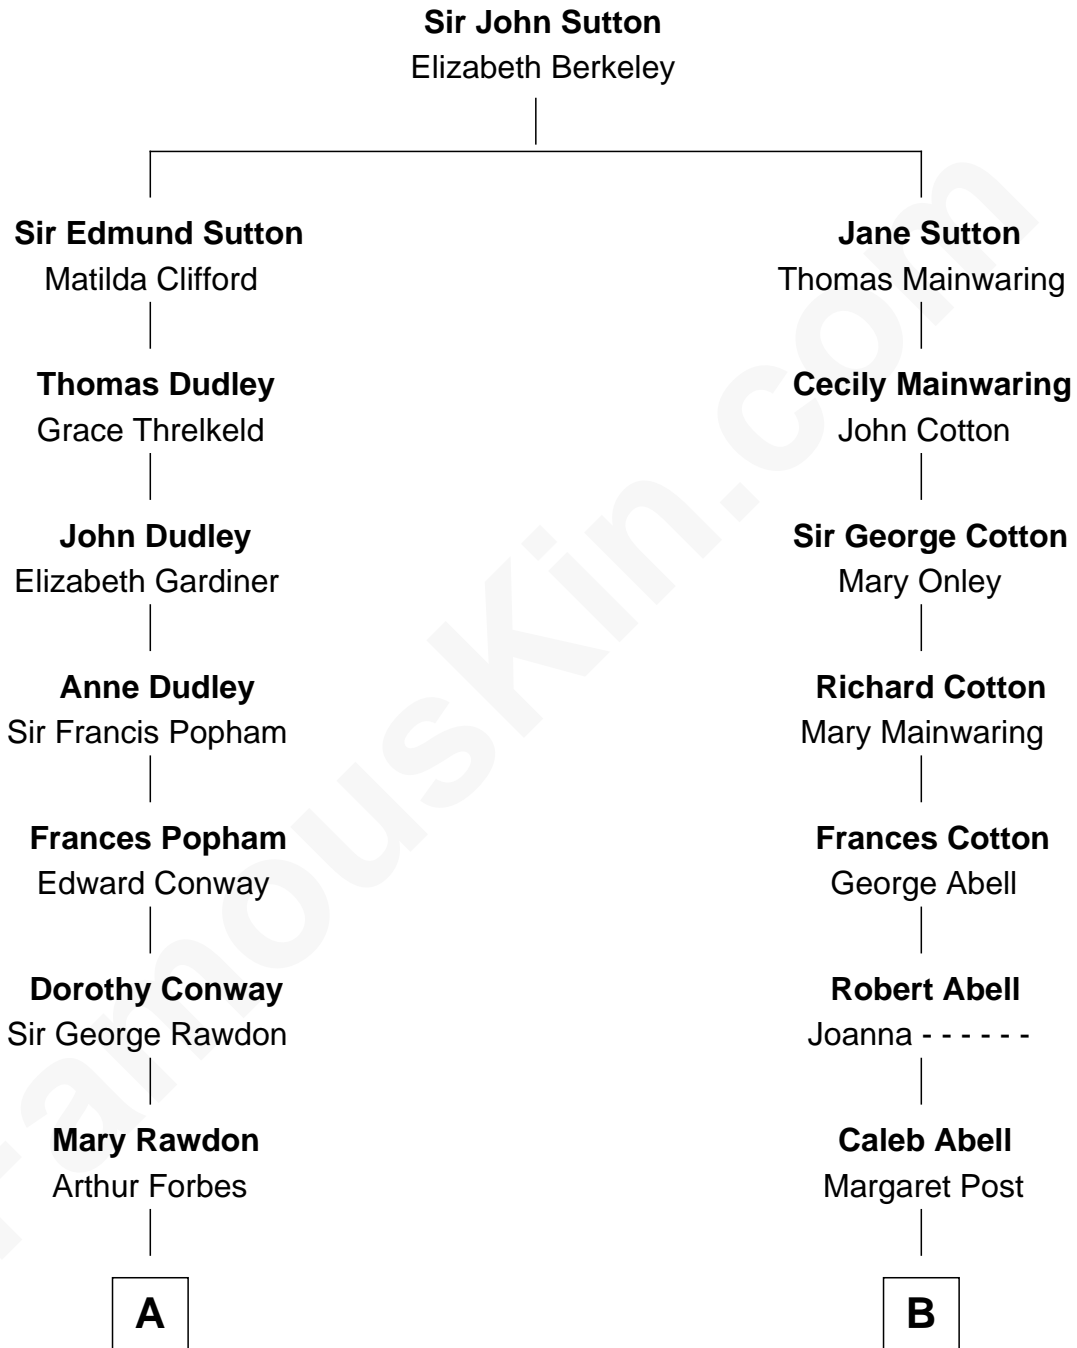

FamousKin.com

Relationship Chart of

Sir Winston Churchill

Prime Minister of the United Kingdom

14th cousin 2 times removed of

Amber Stevens West

TV and Movie Actress

A