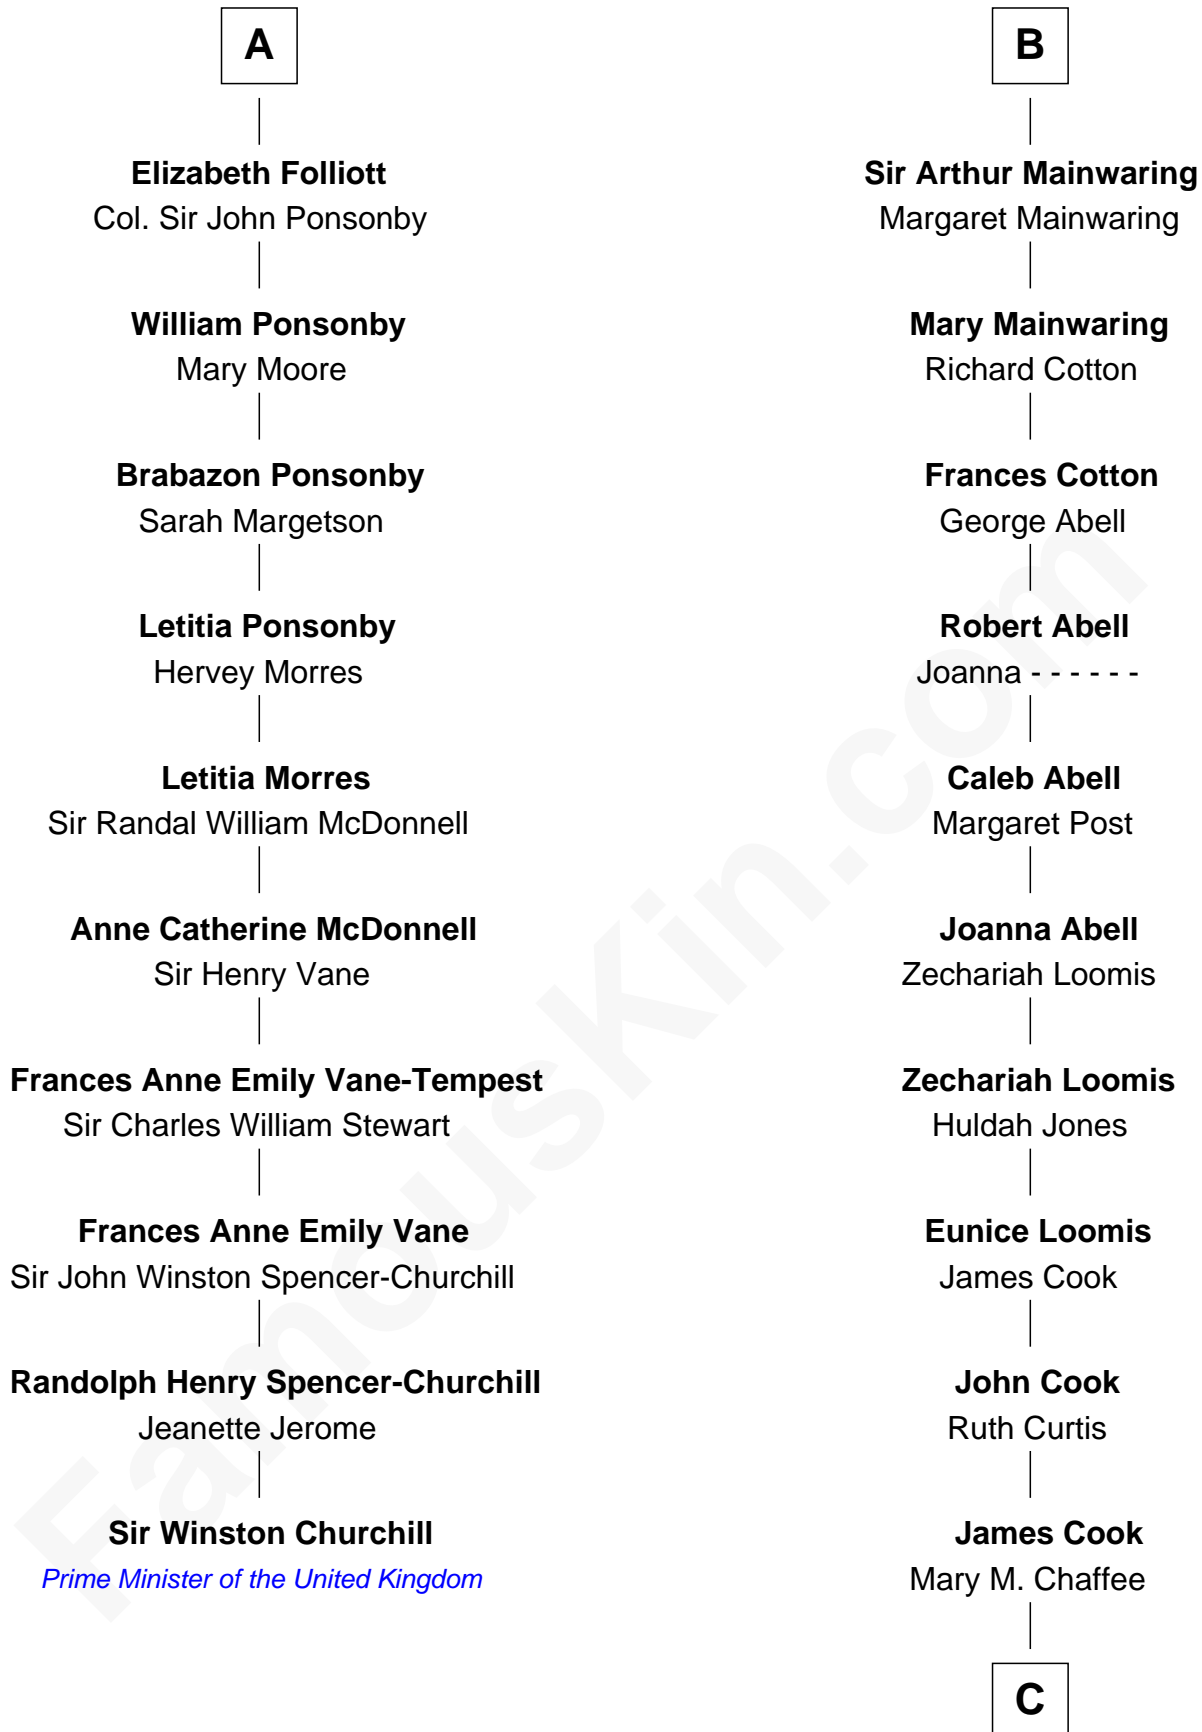

FamousKin.com

Relationship Chart of

Sir Winston Churchill

Prime Minister of the United Kingdom

16th cousin 5 times removed of

Amber Stevens West

TV and Movie Actress

C