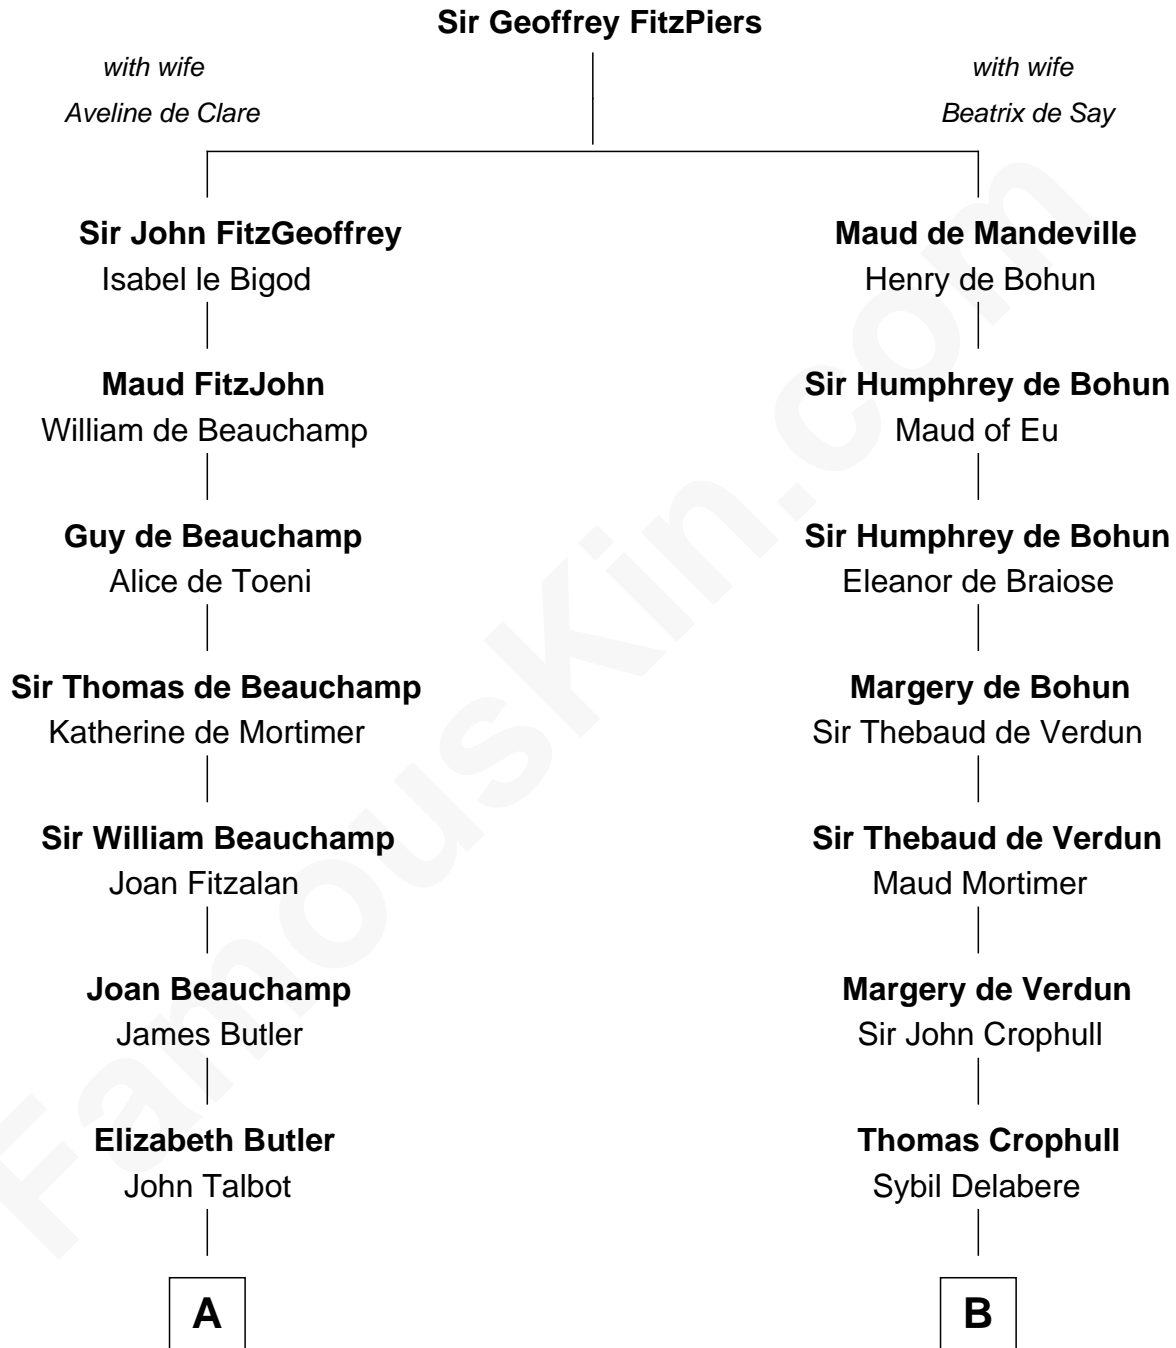

FamousKin.com

Relationship Chart of

Sir Winston Churchill

Prime Minister of the United Kingdom

20th cousin 1 time removed of

Button Gwinnett

Signer of the Declaration of Independence

C

George Spencer
Susan Stewart

Sir George Spencer-Churchill
Jane Stewart

Sir John Winston Spencer-Churchill
Frances Anne Emily Vane

Randolph Henry Spencer-Churchill
Jeanette Jerome

Sir Winston Churchill
Prime Minister of the United Kingdom