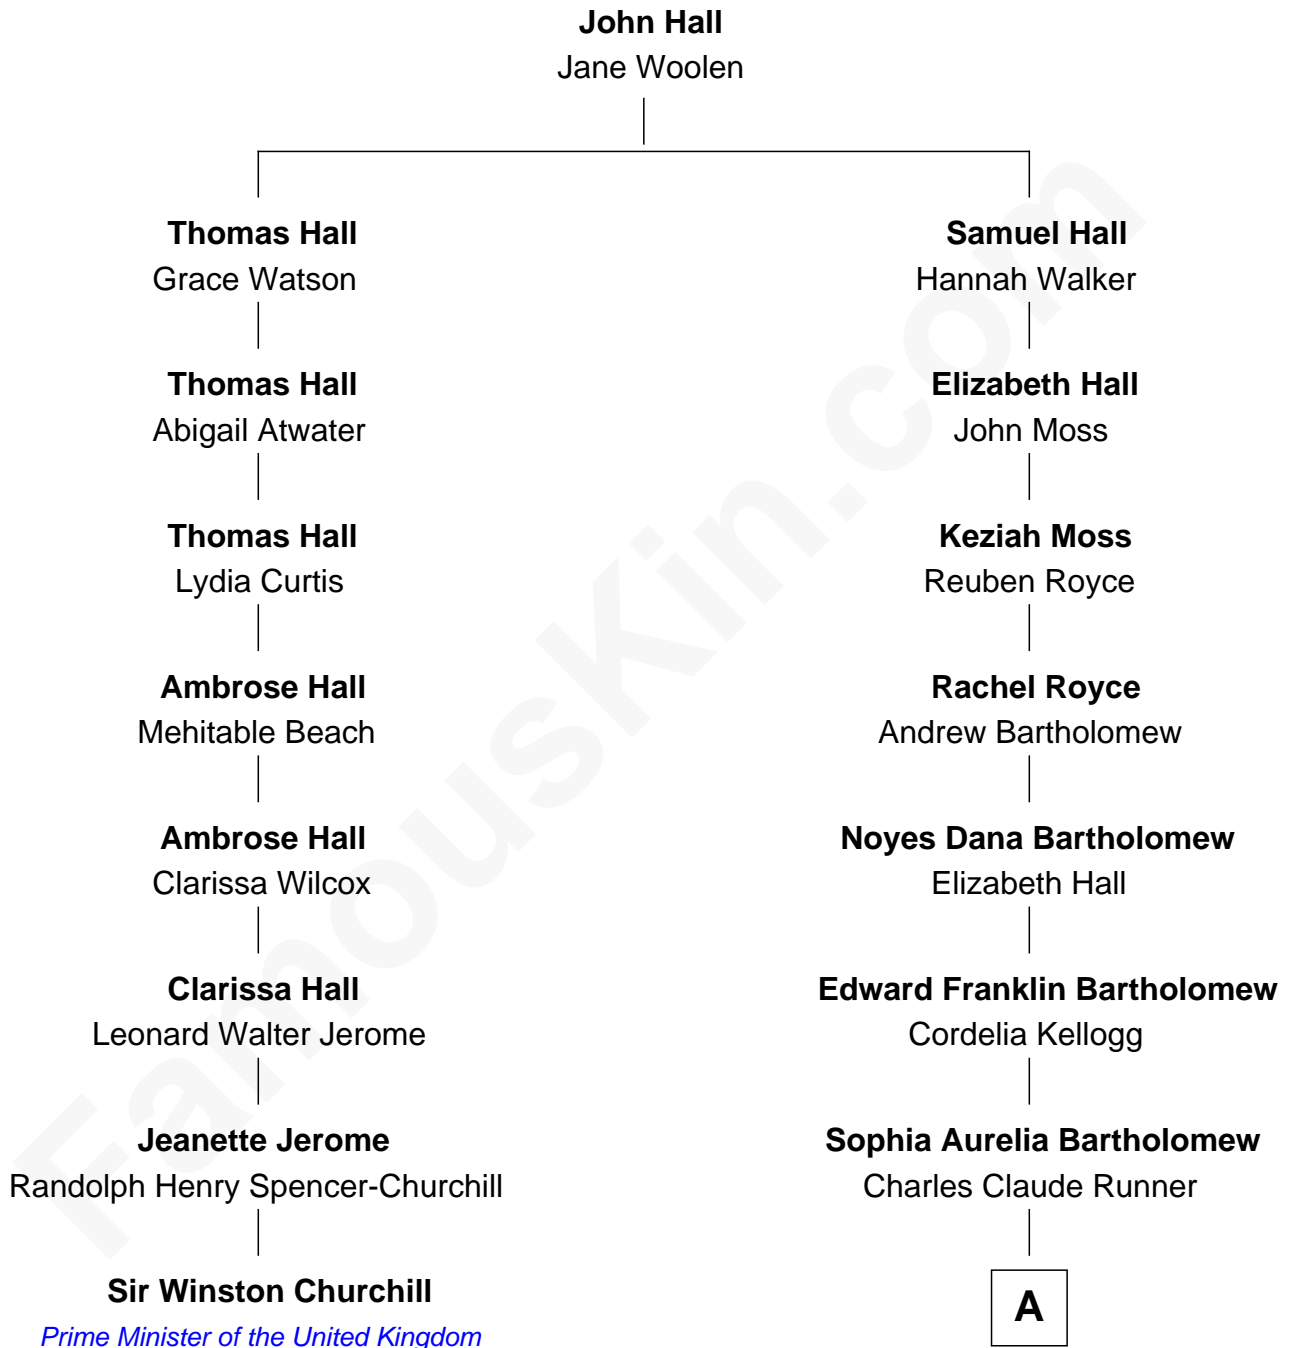

## Relationship Chart of

### Sir Winston Churchill

*Prime Minister of the United Kingdom*

7th cousin 2 times removed of

**Clint Eastwood**

*TV & Film Actor and Director*

**A**

—  
**Waldo Errol Runner**  
Virginia May McClanahan

—  
**Margaret Ruth Runner**  
Clinton Eastwood