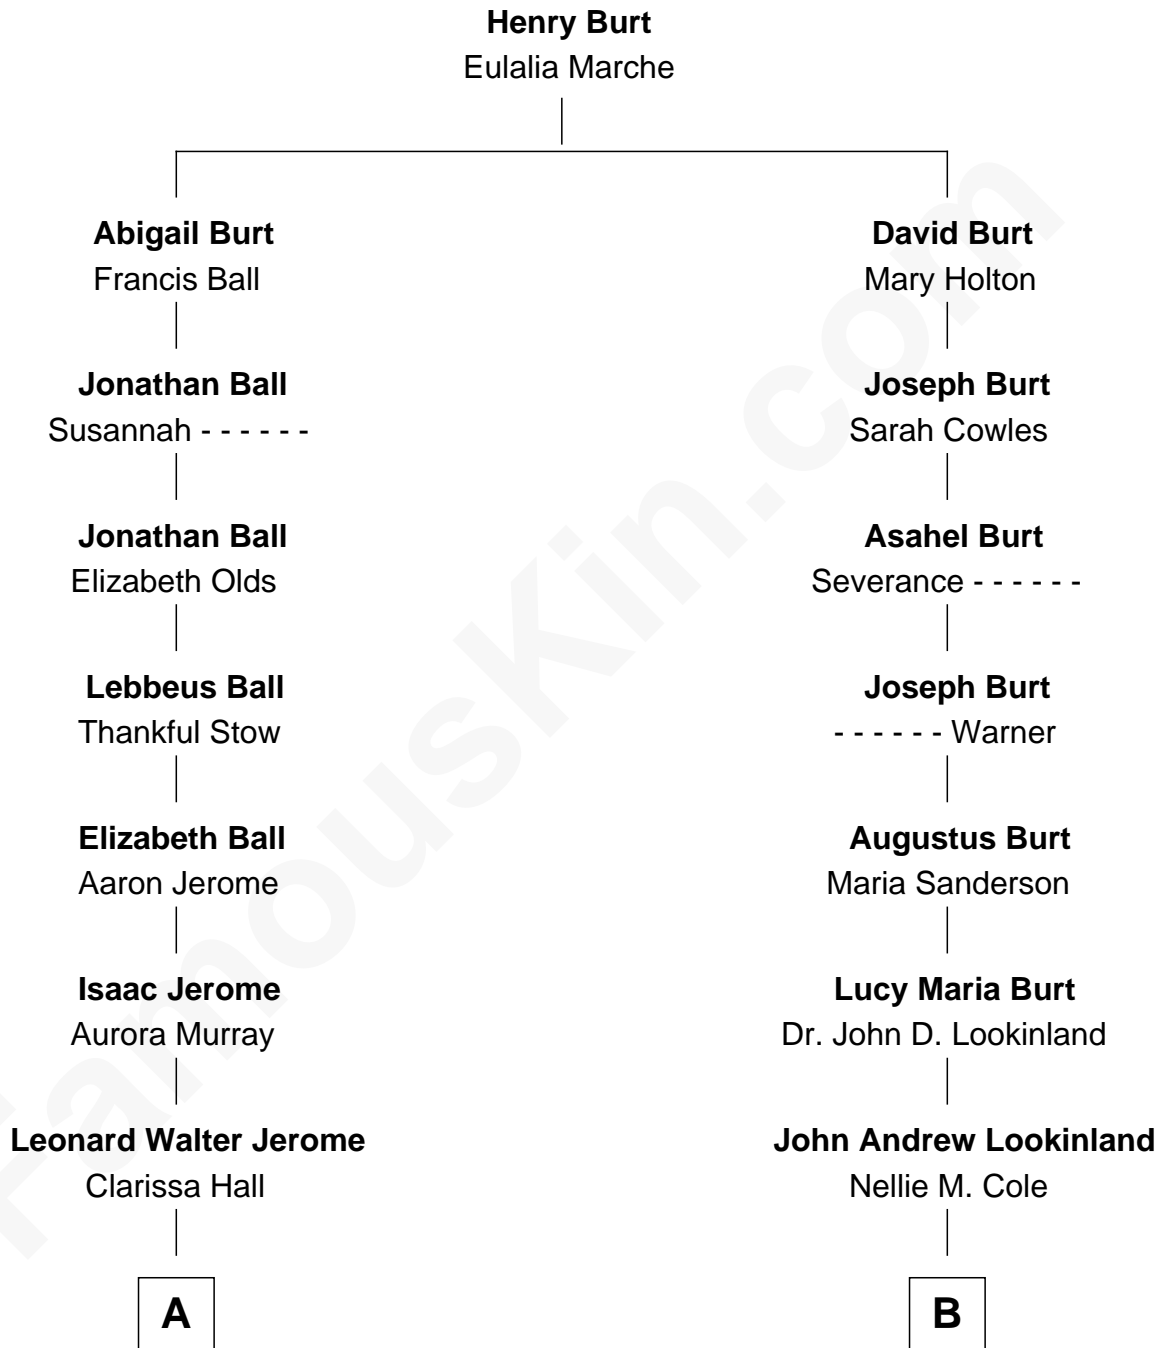

FamousKin.com

Relationship Chart of

Sir Winston Churchill

Prime Minister of the United Kingdom

8th cousin 1 time removed of

Michael Lookinland

TV Actor

A

Jeanette Jerome
Randolph Henry Spencer-Churchill

Sir Winston Churchill
Prime Minister of the United Kingdom

B

Orrin Paul Lookinland
Madeline Tait

Paul Russell Lookinland
Karen Ruth McKinney

Michael Lookinland
TV Actor