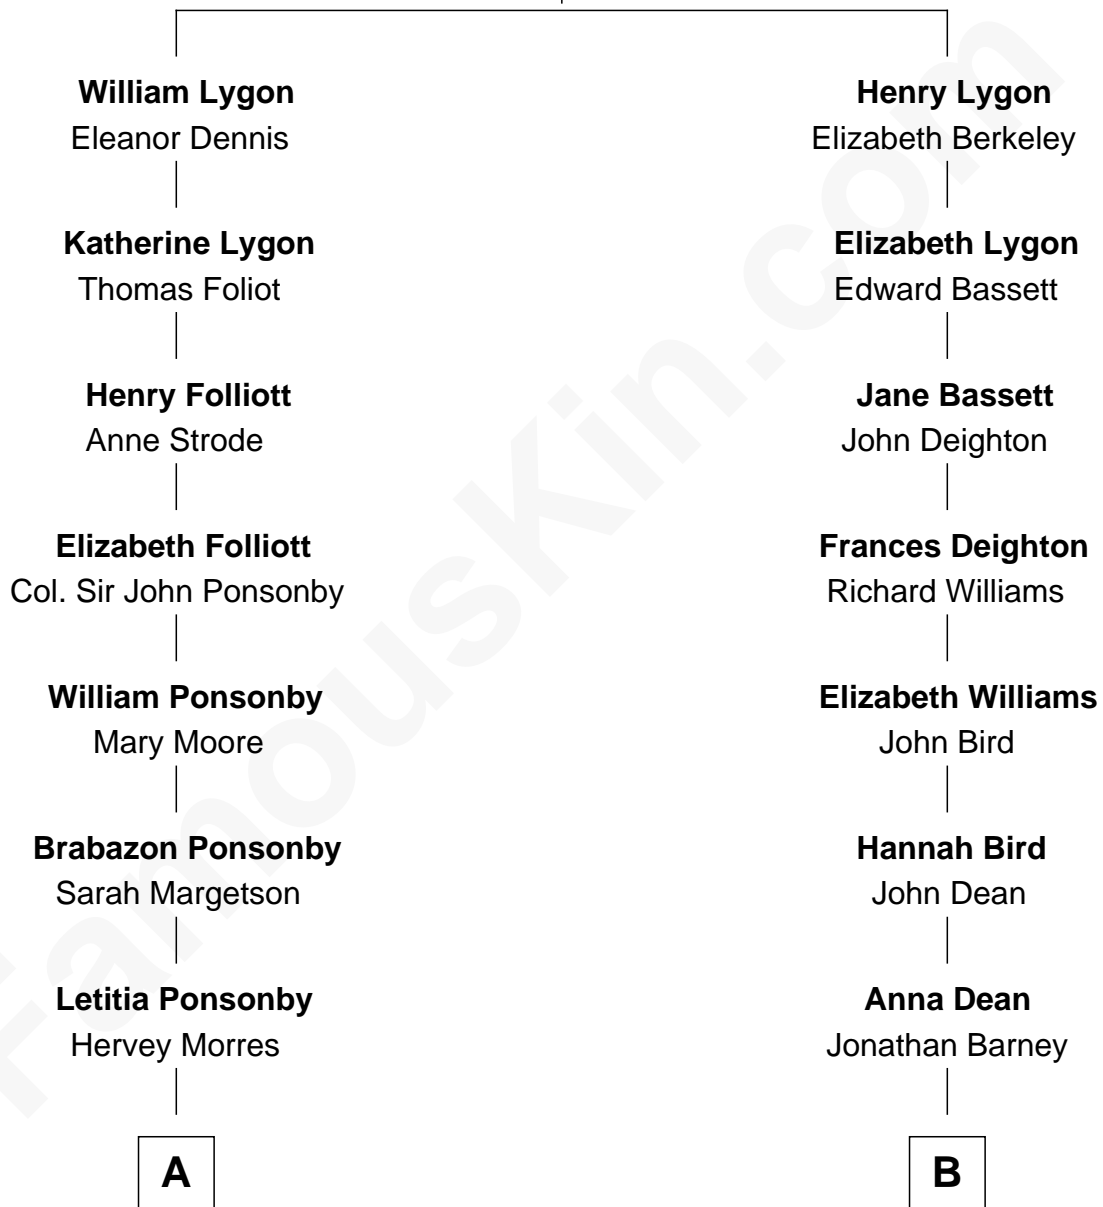

## Relationship Chart of

### Sir Winston Churchill

*Prime Minister of the United Kingdom*

12th cousin 3 times removed of

**Michael Lookinland**

*TV Actor*

**Sir Richard Lygon**

Margaret Greville

**A**

**Letitia Morres**  
Sir Randal William McDonnell

**Anne Catherine McDonnell**  
Sir Henry Vane

**Frances Anne Emily Vane-Tempest**  
Sir Charles William Stewart

**Frances Anne Emily Vane**  
Sir John Winston Spencer-Churchill

**Randolph Henry Spencer-Churchill**  
Jeanette Jerome

**Sir Winston Churchill**  
*Prime Minister of the United Kingdom*

**B**

**Elisha Barney**  
Silence Eddy

**Rufus Barney**  
Sarah Holmes

**Lemuel Barney**  
Anna Hemmon