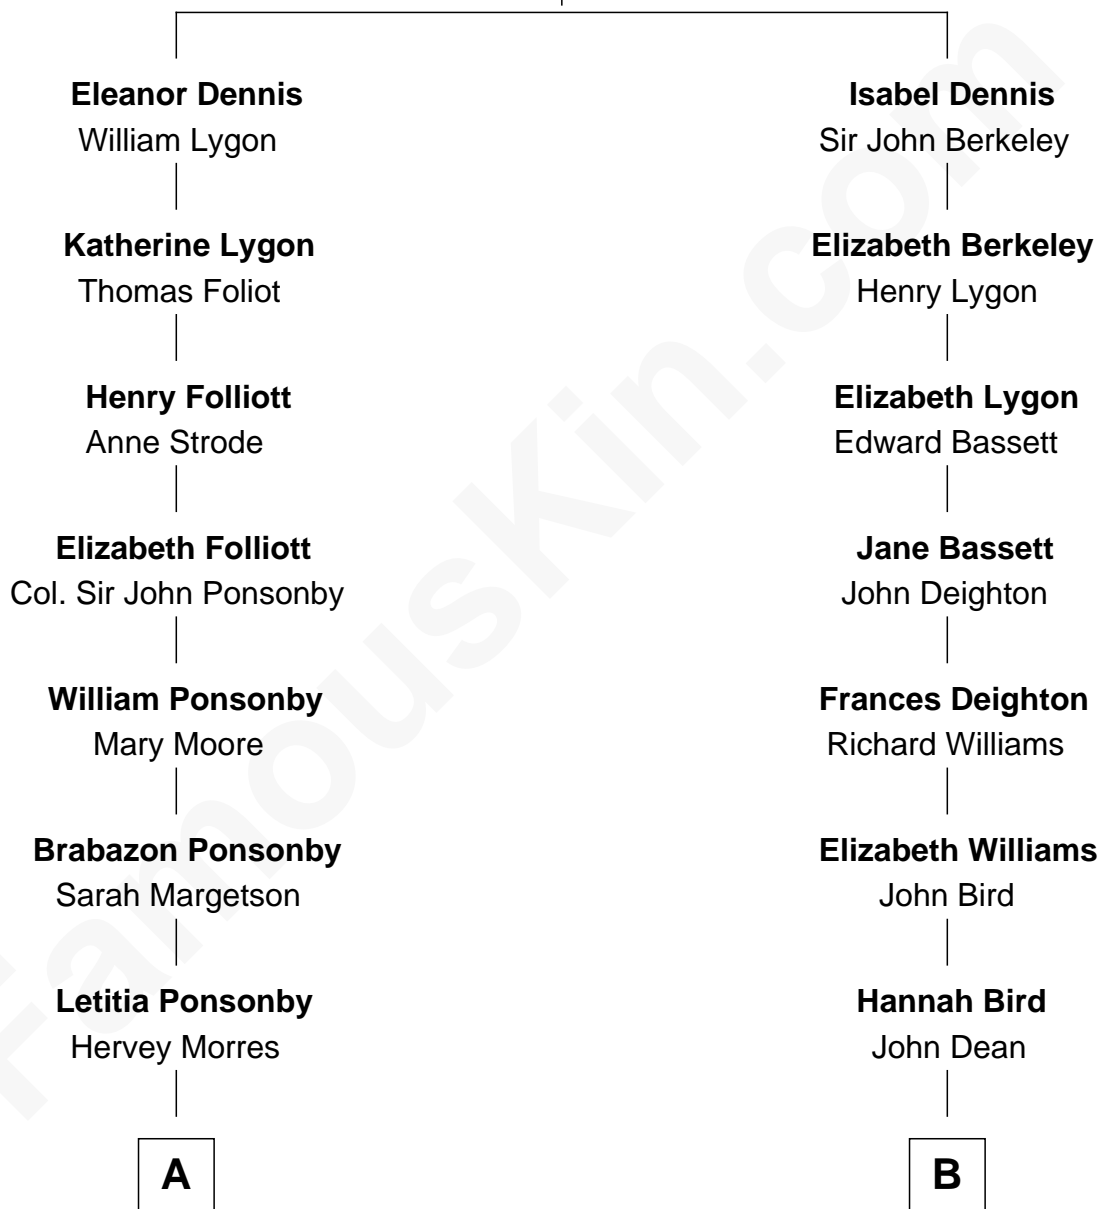

FamousKin.com

Relationship Chart of

Sir Winston Churchill

Prime Minister of the United Kingdom

12th cousin 4 times removed of

Michael Lookinland

TV Actor

Sir William Dennis

Anne Berkeley

A

Letitia Morres
Sir Randal William McDonnell

Anne Catherine McDonnell
Sir Henry Vane

Frances Anne Emily Vane-Tempest
Sir Charles William Stewart

Frances Anne Emily Vane
Sir John Winston Spencer-Churchill

Randolph Henry Spencer-Churchill
Jeanette Jerome

Sir Winston Churchill
Prime Minister of the United Kingdom

B

Anna Dean
Jonathan Barney

Elisha Barney
Silence Eddy

Rufus Barney
Sarah Holmes

Lemuel Barney
Anna Hemmon