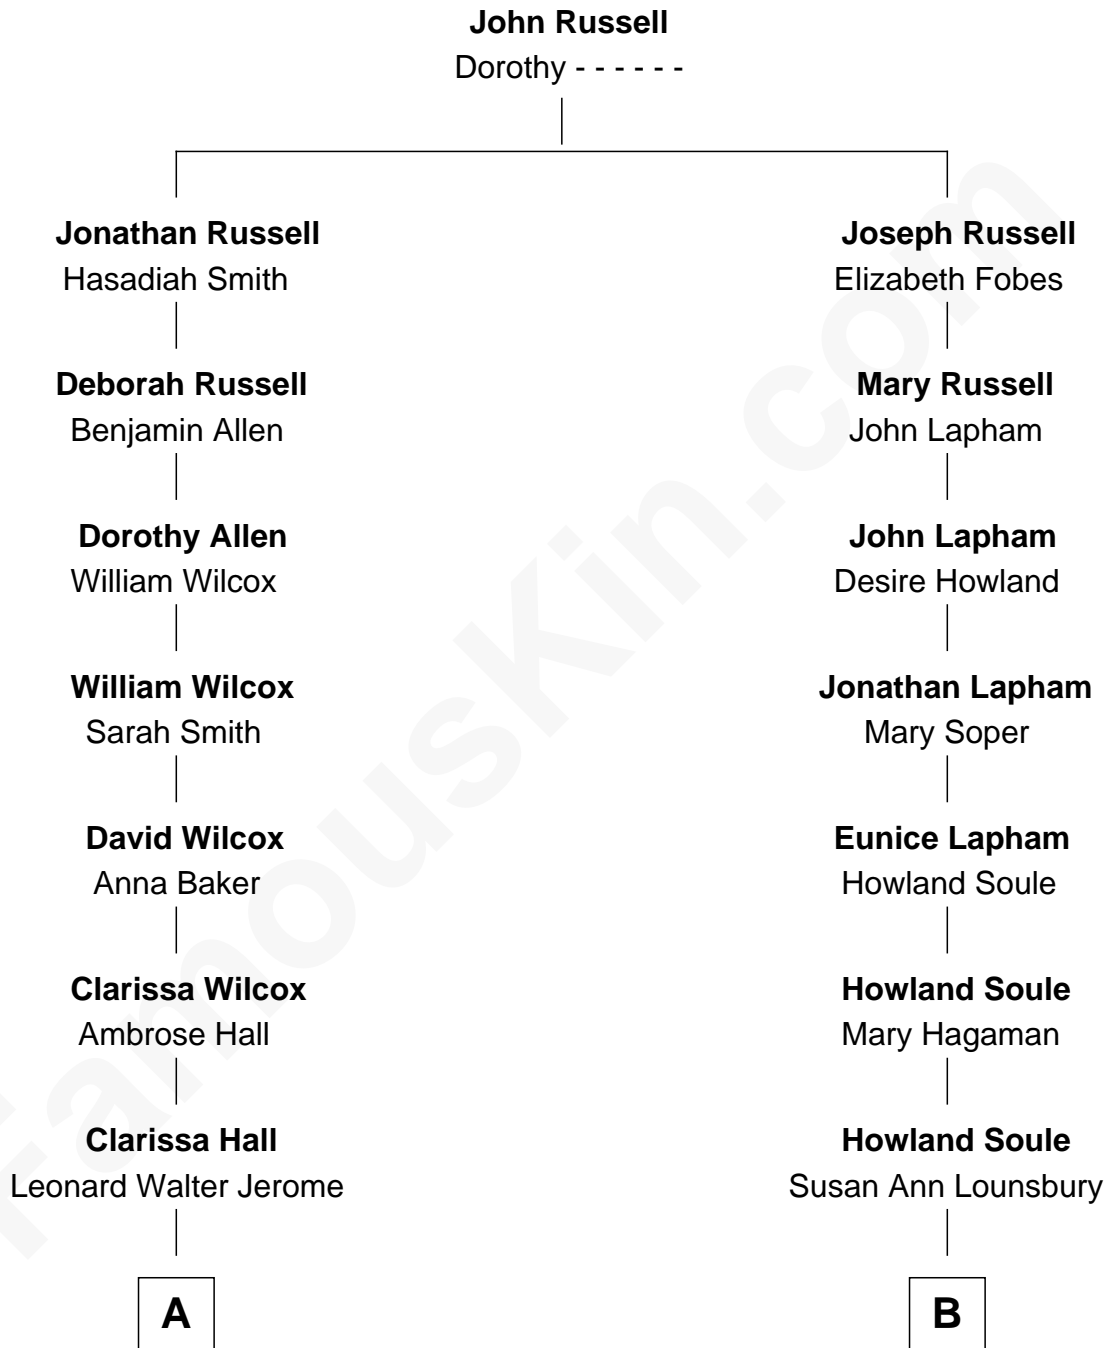

## Relationship Chart of

### Sir Winston Churchill

*Prime Minister of the United Kingdom*

8th cousin 4 times removed of

**Taylor Lautner**

*TV and Movie Actor*

**A**

**Jeanette Jerome**  
Randolph Henry Spencer-Churchill

**Sir Winston Churchill**  
*Prime Minister of the United Kingdom*

**B**

**Edgar A. Soules**  
Lillian M. Barber

**Cleon B. Soules**  
Emily Jane Himebaugh

**Helen Elizabeth Soules**  
Andrew J. Bos

**David Andrew Bos**  
Patricia Anne Nichols

**Deborah C. Bos**  
Daniel Joseph Lautner