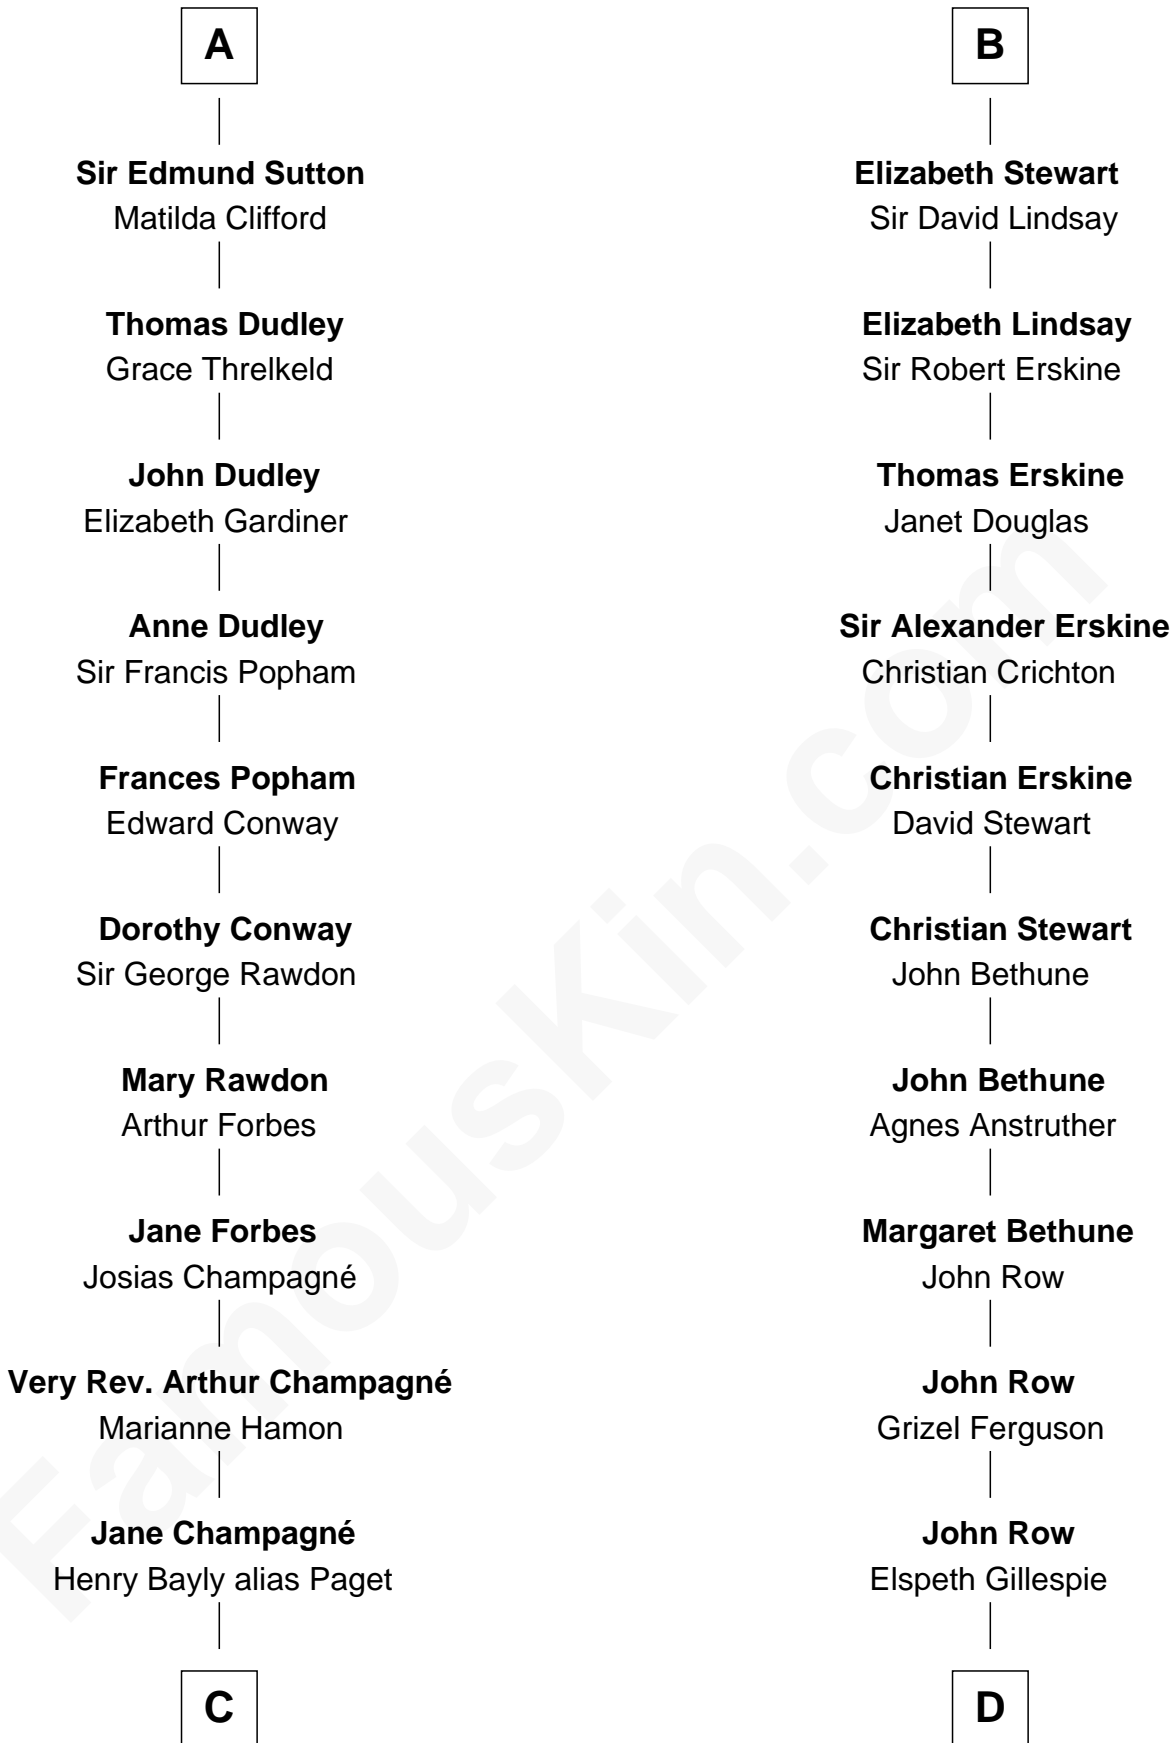

FamousKin.com

Relationship Chart of

Sir Winston Churchill

Prime Minister of the United Kingdom

20th cousin 1 time removed of

General Hugh Mercer
American Revolution

Hugh de Kevelioc
Bertrade de Montfort

C

Jane Paget
George Stewart

Jane Stewart
Sir George Spencer-Churchill

Sir John Winston Spencer-Churchill
Frances Anne Emily Vane

Randolph Henry Spencer-Churchill
Jeanette Jerome

Sir Winston Churchill
Prime Minister of the United Kingdom

D

Lilias Row
John Mercer

Thomas Mercer
Isabel Smith

William Mercer
Anne Munro

General Hugh Mercer
American Revolution