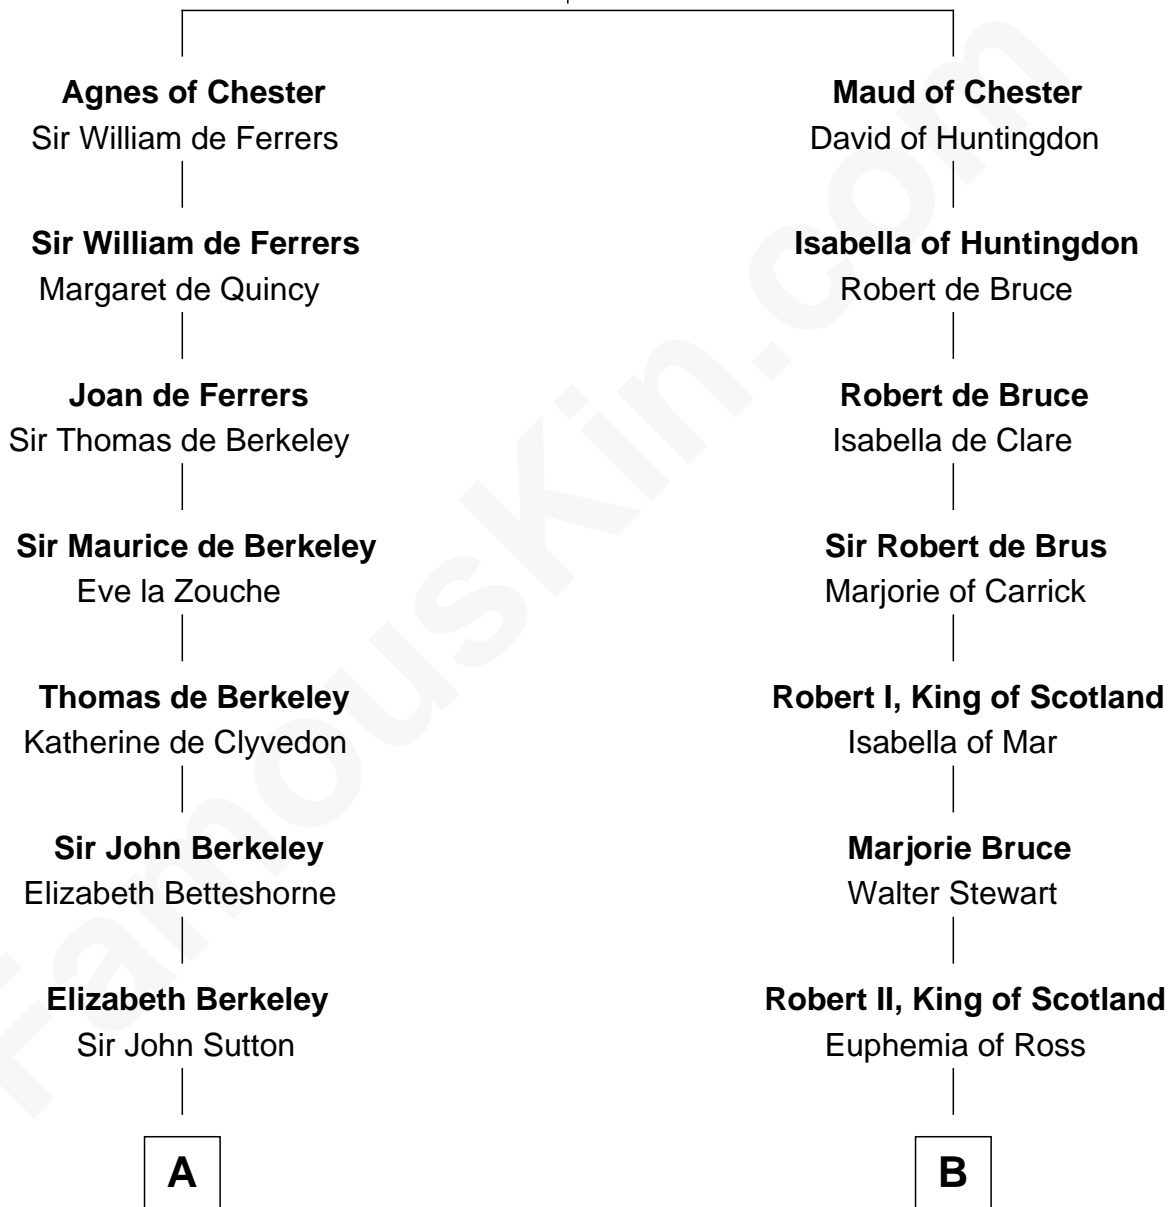

FamousKin.com

Relationship Chart of

Sir Winston Churchill

Prime Minister of the United Kingdom

20th cousin 1 time removed of

General Hugh Mercer
American Revolution

Hugh de Kevelioc
Bertrade de Montfort

C

Jane Paget
George Stewart

Jane Stewart
Sir George Spencer-Churchill

Sir John Winston Spencer-Churchill
Frances Anne Emily Vane

Randolph Henry Spencer-Churchill
Jeanette Jerome

Sir Winston Churchill
Prime Minister of the United Kingdom

D

Lilias Row
John Mercer

Thomas Mercer
Isabel Smith

William Mercer
Anne Munro

General Hugh Mercer
American Revolution