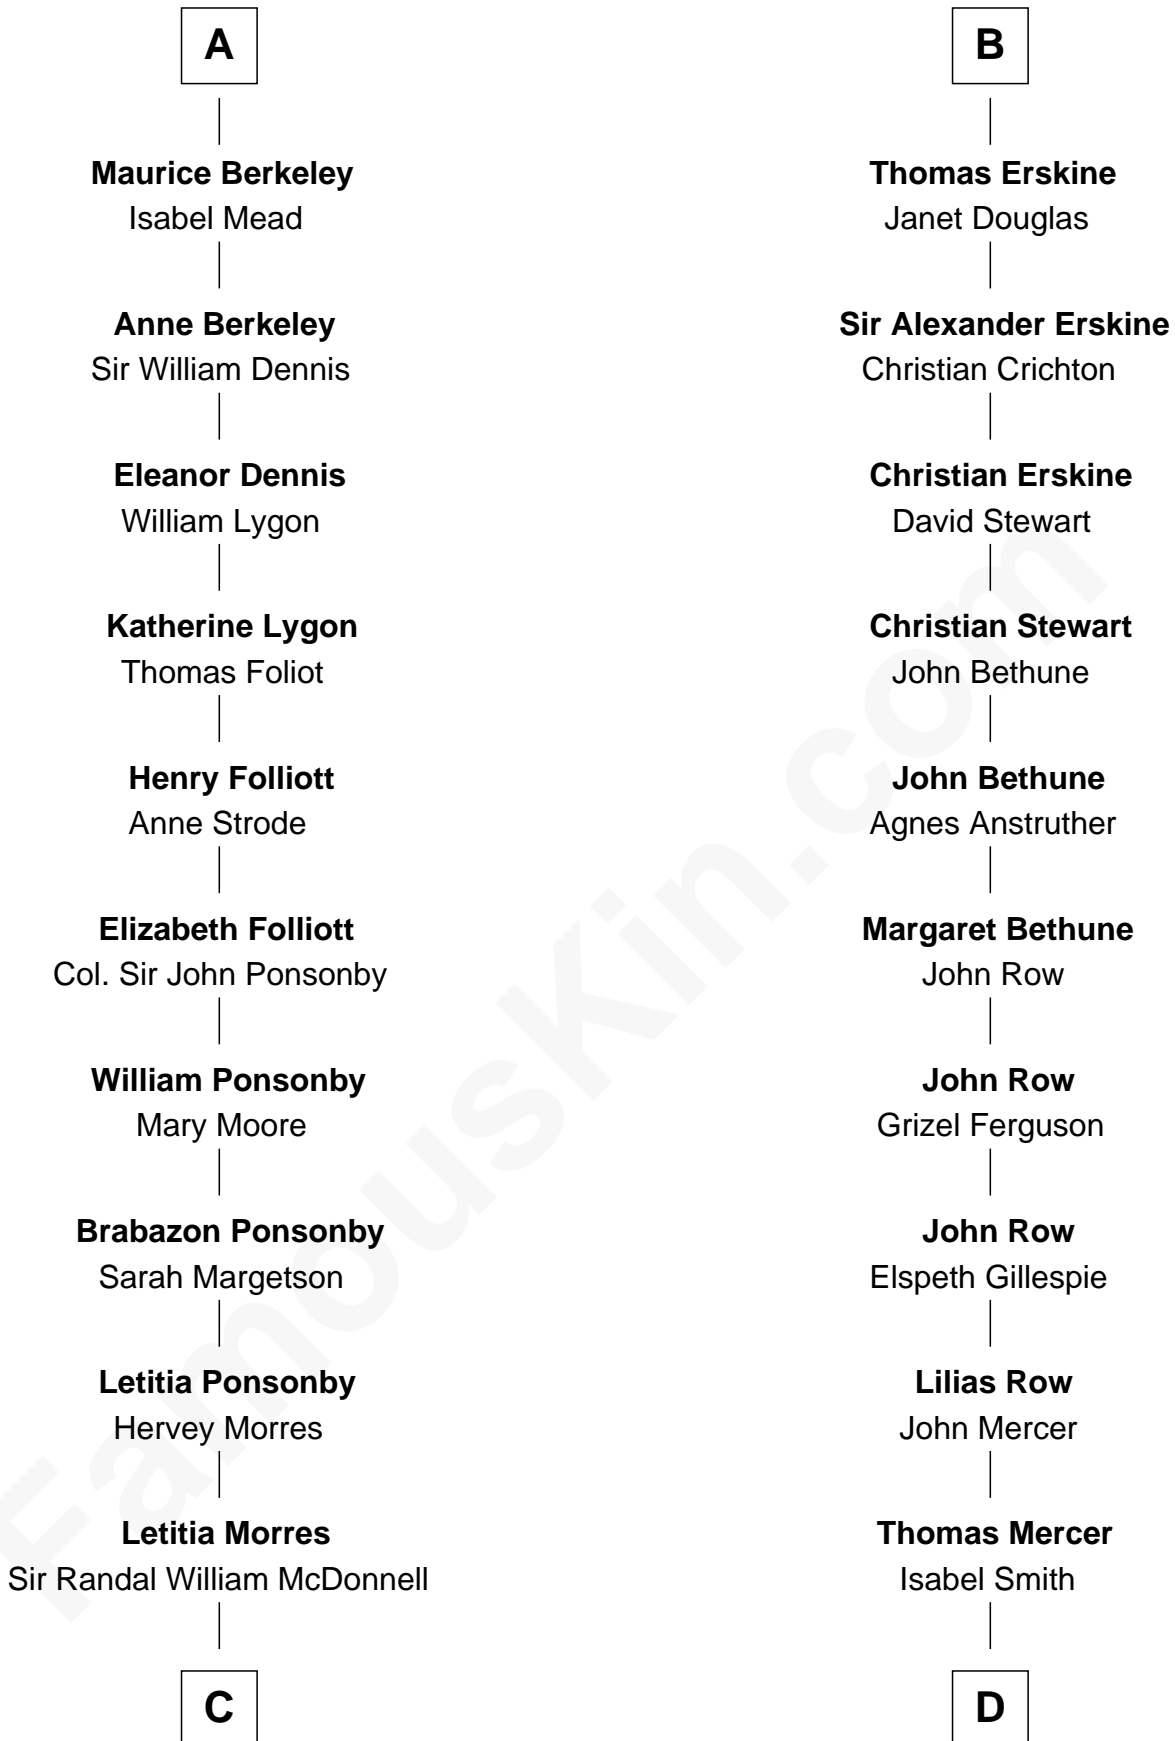

### Sir Winston Churchill

*Prime Minister of the United Kingdom*

18th cousin 3 times removed of

**General Hugh Mercer**  
*American Revolution*

**Gilbert de Clare**  
Isabel Marshal

**Sir Richard de Clare**  
Maud de Lacy

**Roese de Clare**  
Sir Roger de Mowbray

**Sir John de Mowbray**  
Aline de Braiose

**John de Mowbray**  
Joan of Lancaster

**John de Mowbray**  
Elizabeth de Segrave

**Sir Thomas Mowbray**  
Elizabeth Fitzalan

**Isabel Mowbray**  
Sir James Berkeley

**A**

**Isabella de Clare**  
Robert de Bruce

**Sir Robert de Brus**  
Marjorie of Carrick

**Robert I, King of Scotland**  
Isabella of Mar

**Marjorie Bruce**  
Walter Stewart

**Robert II, King of Scotland**  
Euphemia of Ross

**Elizabeth Stewart**  
Sir David Lindsay

**Elizabeth Lindsay**  
Sir Robert Erskine

**B**

**C**

**Anne Catherine McDonnell**

Sir Henry Vane

**Frances Anne Emily Vane-Tempest**