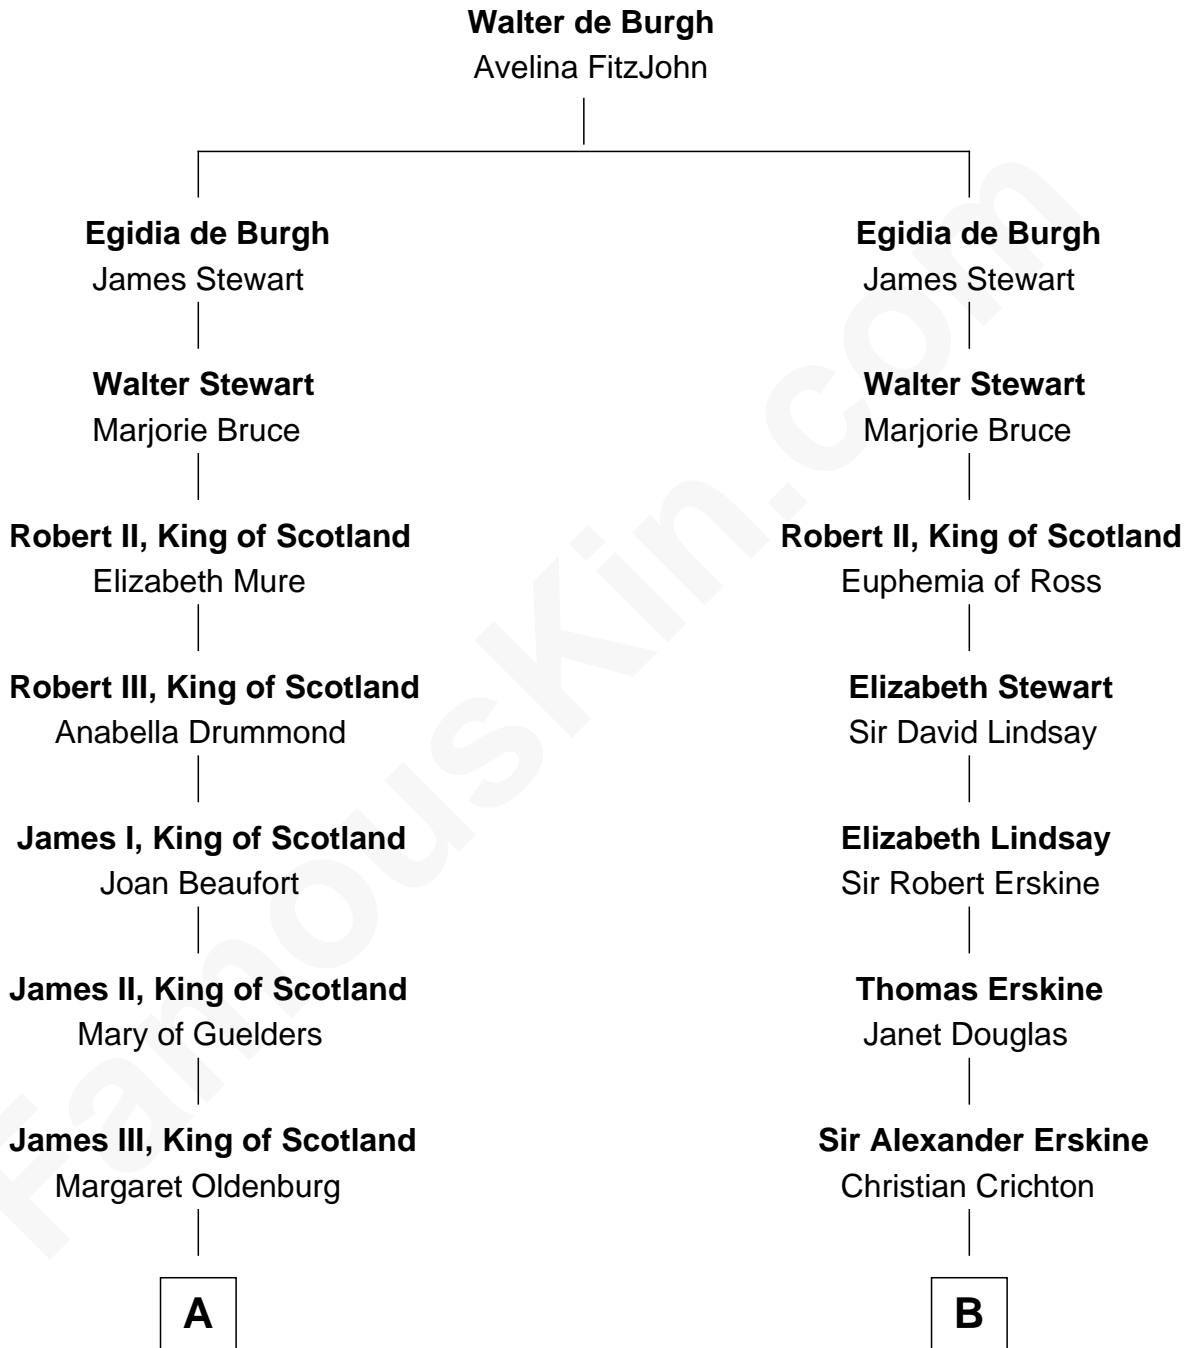

## Relationship Chart of

### Sir Winston Churchill

*Prime Minister of the United Kingdom*

16th cousin 5 times removed of

### General Hugh Mercer

*American Revolution*

**C**

—  
**Susan Stewart**  
George Spencer

—  
**Sir George Spencer-Churchill**  
Jane Stewart

—  
**Sir John Winston Spencer-Churchill**  
Frances Anne Emily Vane