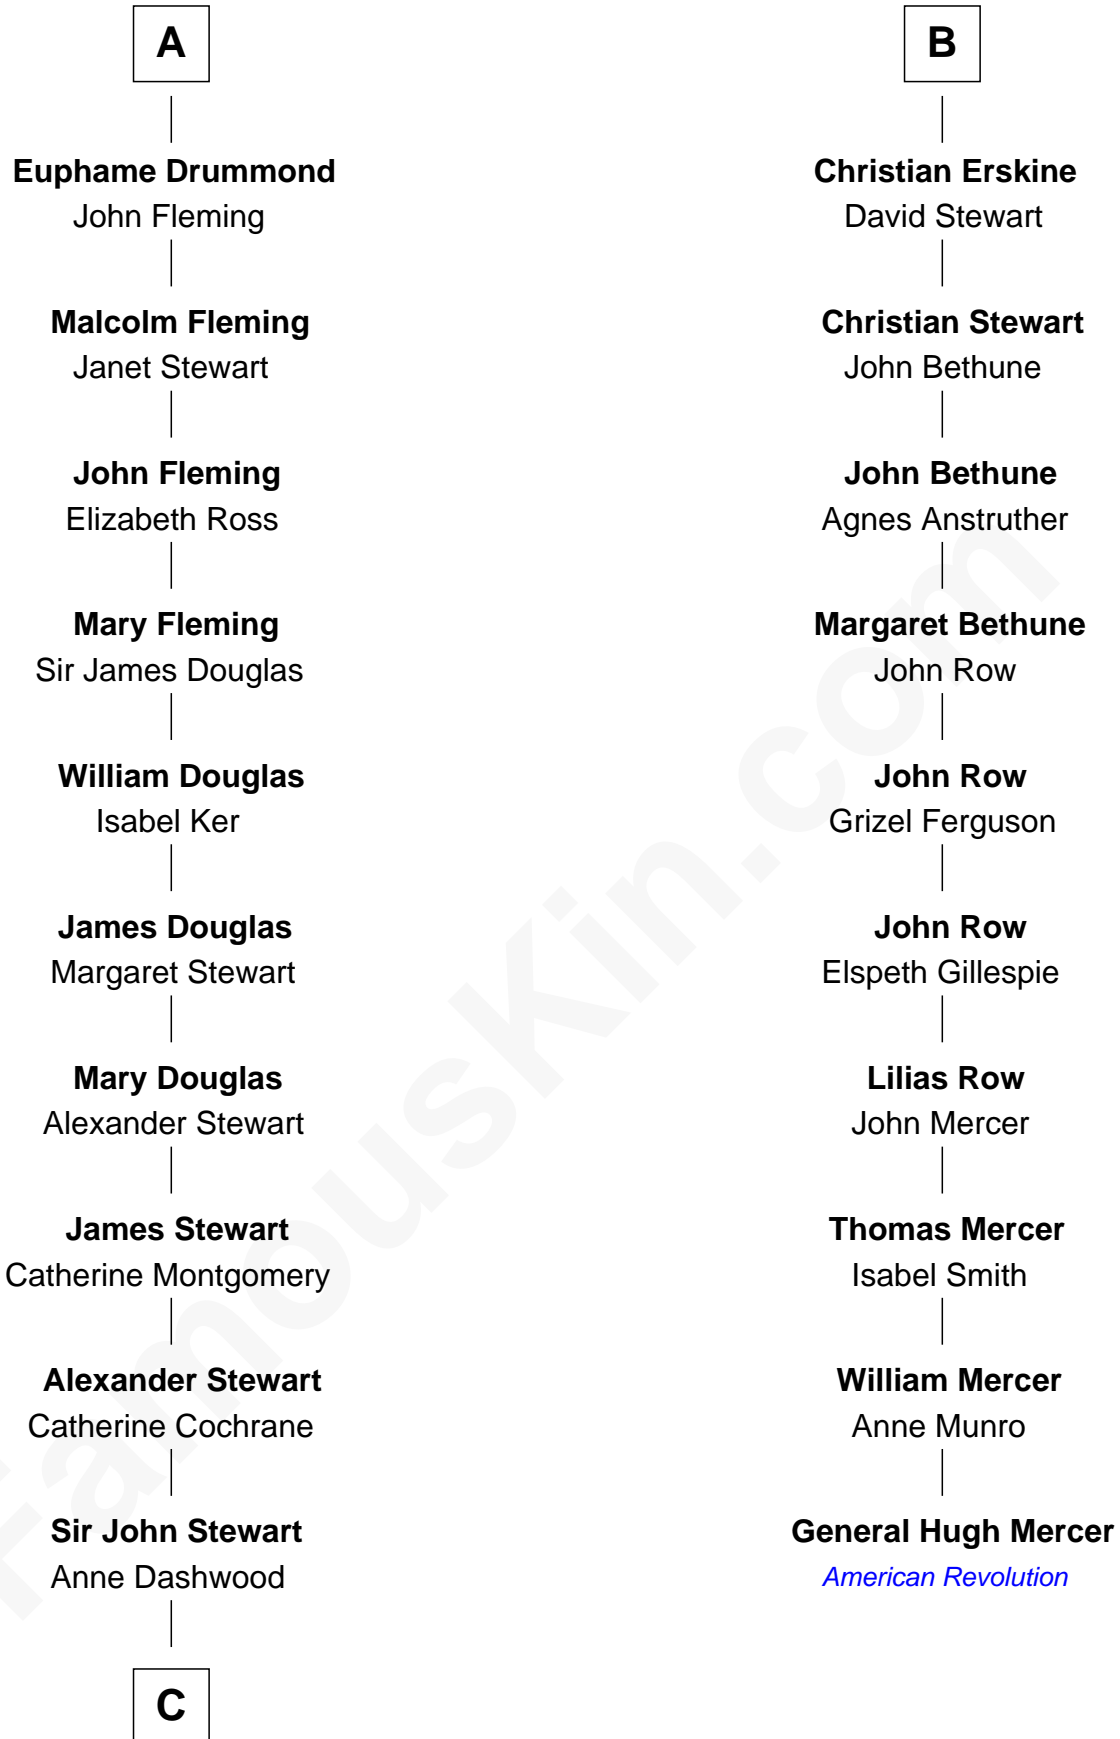

## Relationship Chart of

### Sir Winston Churchill

*Prime Minister of the United Kingdom*

16th cousin 5 times removed of

### General Hugh Mercer

*American Revolution*

**Sir Robert de Brus**

Marjorie of Carrick

**C**

—  
**Susan Stewart**  
George Spencer

—  
**Sir George Spencer-Churchill**  
Jane Stewart

—  
**Sir John Winston Spencer-Churchill**  
Frances Anne Emily Vane

—  
**Randolph Henry Spencer-Churchill**  
Jeanette Jerome

—  
**Sir Winston Churchill**  
*Prime Minister of the United Kingdom*

FamousKin.com