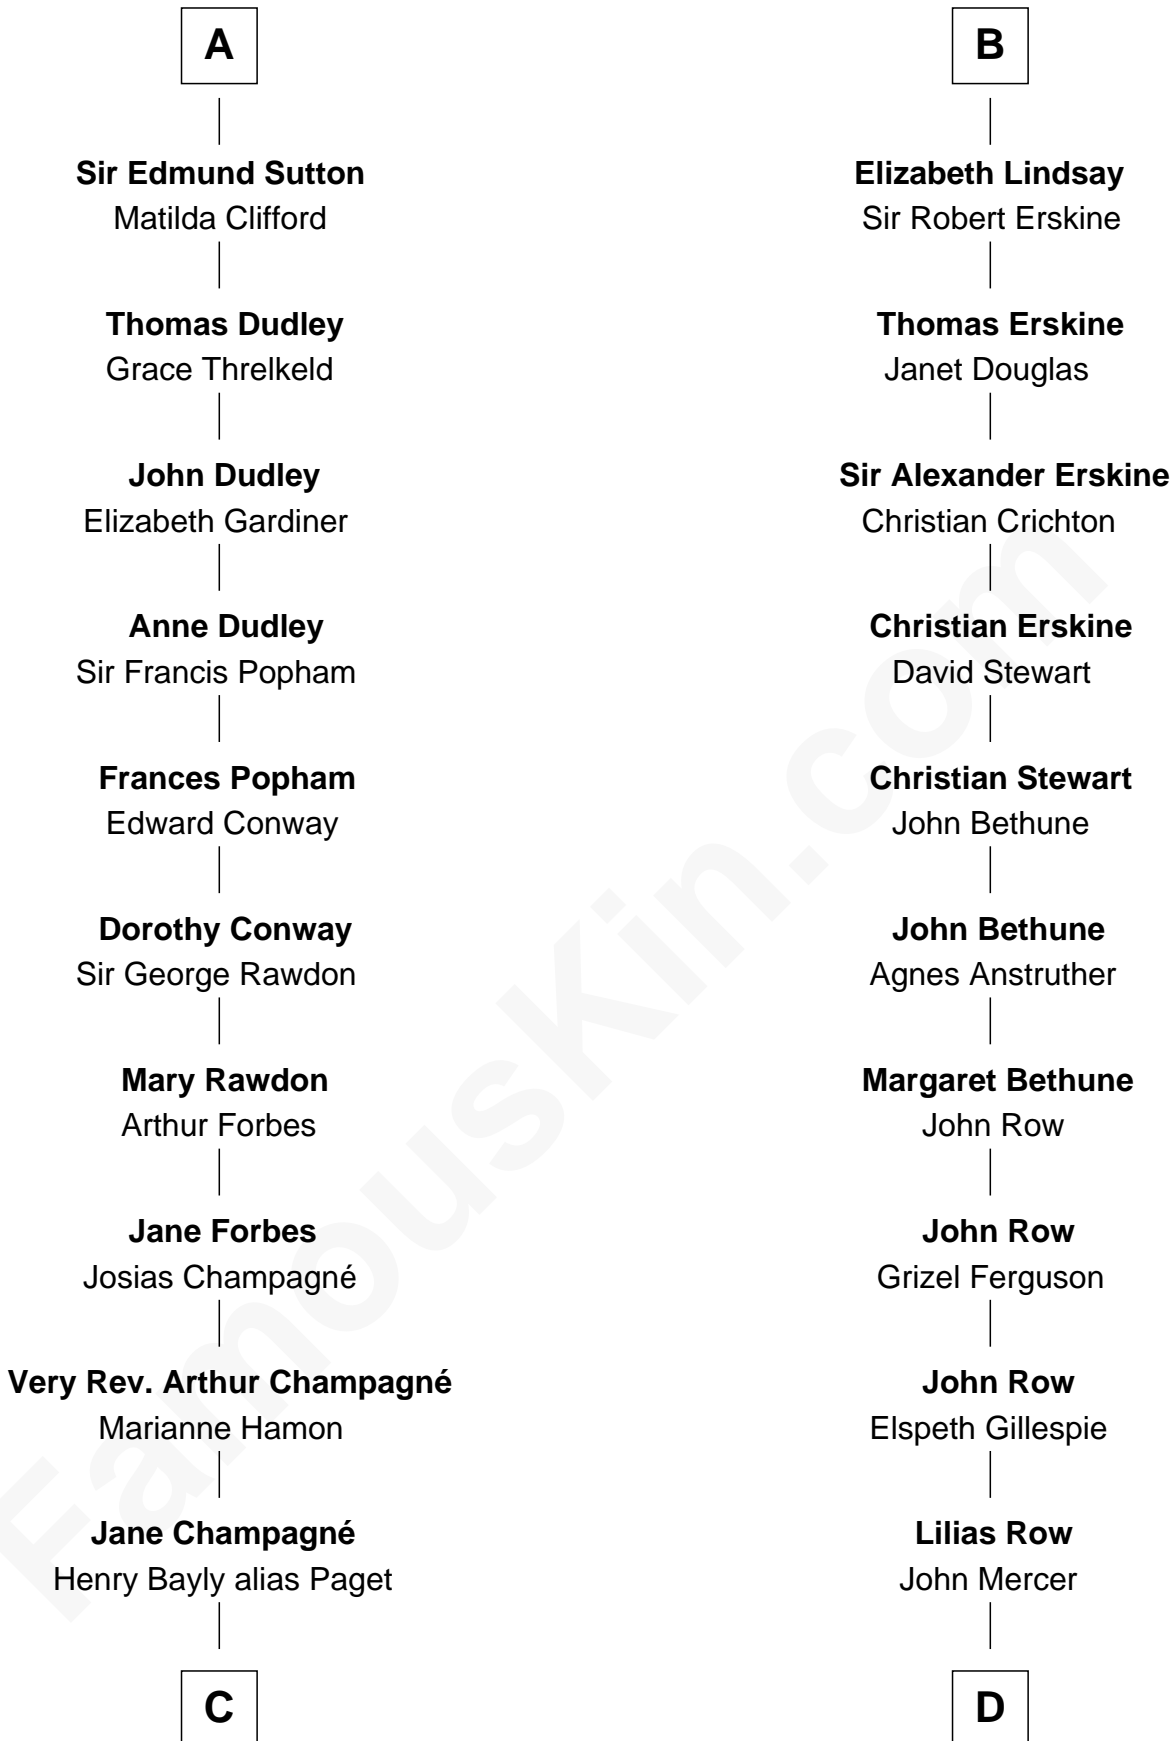

FamousKin.com

Relationship Chart of

Sir Winston Churchill

Prime Minister of the United Kingdom

19th cousin 2 times removed of

General Hugh Mercer
American Revolution

Sir William Marshal
Isabel de Clare

C

Jane Paget
George Stewart

Jane Stewart
Sir George Spencer-Churchill

Sir John Winston Spencer-Churchill
Frances Anne Emily Vane

Randolph Henry Spencer-Churchill
Jeanette Jerome

Sir Winston Churchill
Prime Minister of the United Kingdom

D

Thomas Mercer
Isabel Smith

William Mercer
Anne Munro

General Hugh Mercer
American Revolution

FamousKin.com