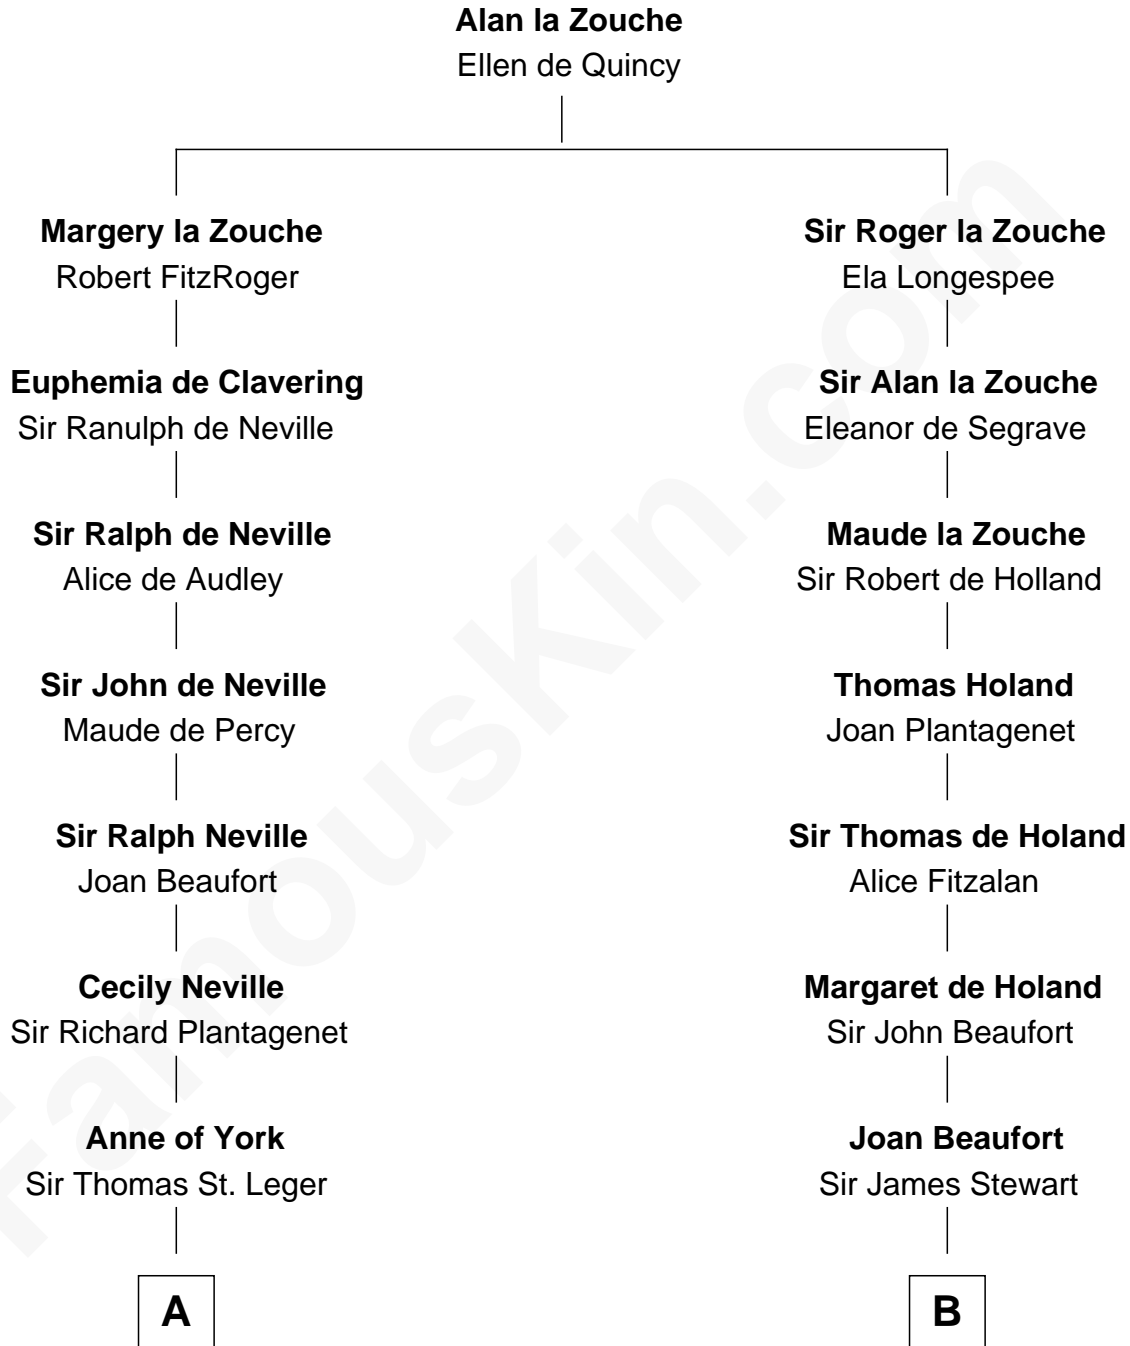

## Relationship Chart of

### Sir Winston Churchill

*Prime Minister of the United Kingdom*

20th cousin 1 time removed of

**Johnny Mercer**

*Songwriter and Co-Founder of Capitol Records*

**C**

**Jane Stewart**  
Sir George Spencer-Churchill