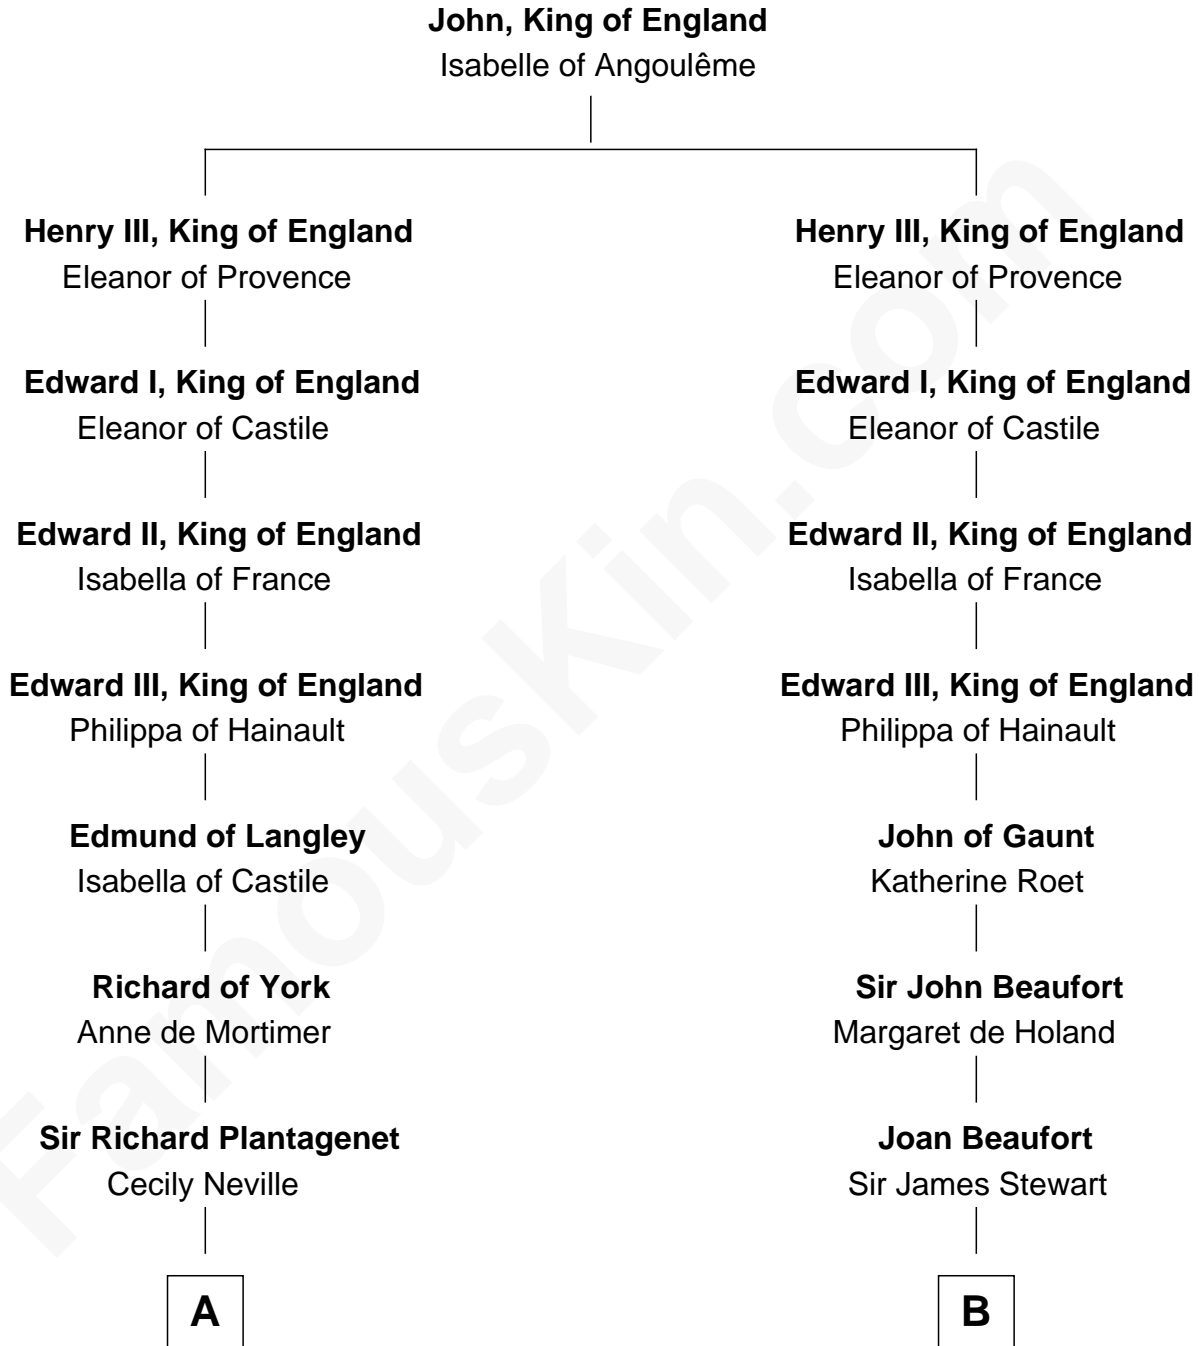

FamousKin.com

Relationship Chart of

Sir Winston Churchill

Prime Minister of the United Kingdom

21st cousin of

Johnny Mercer

Songwriter and Co-Founder of Capitol Records