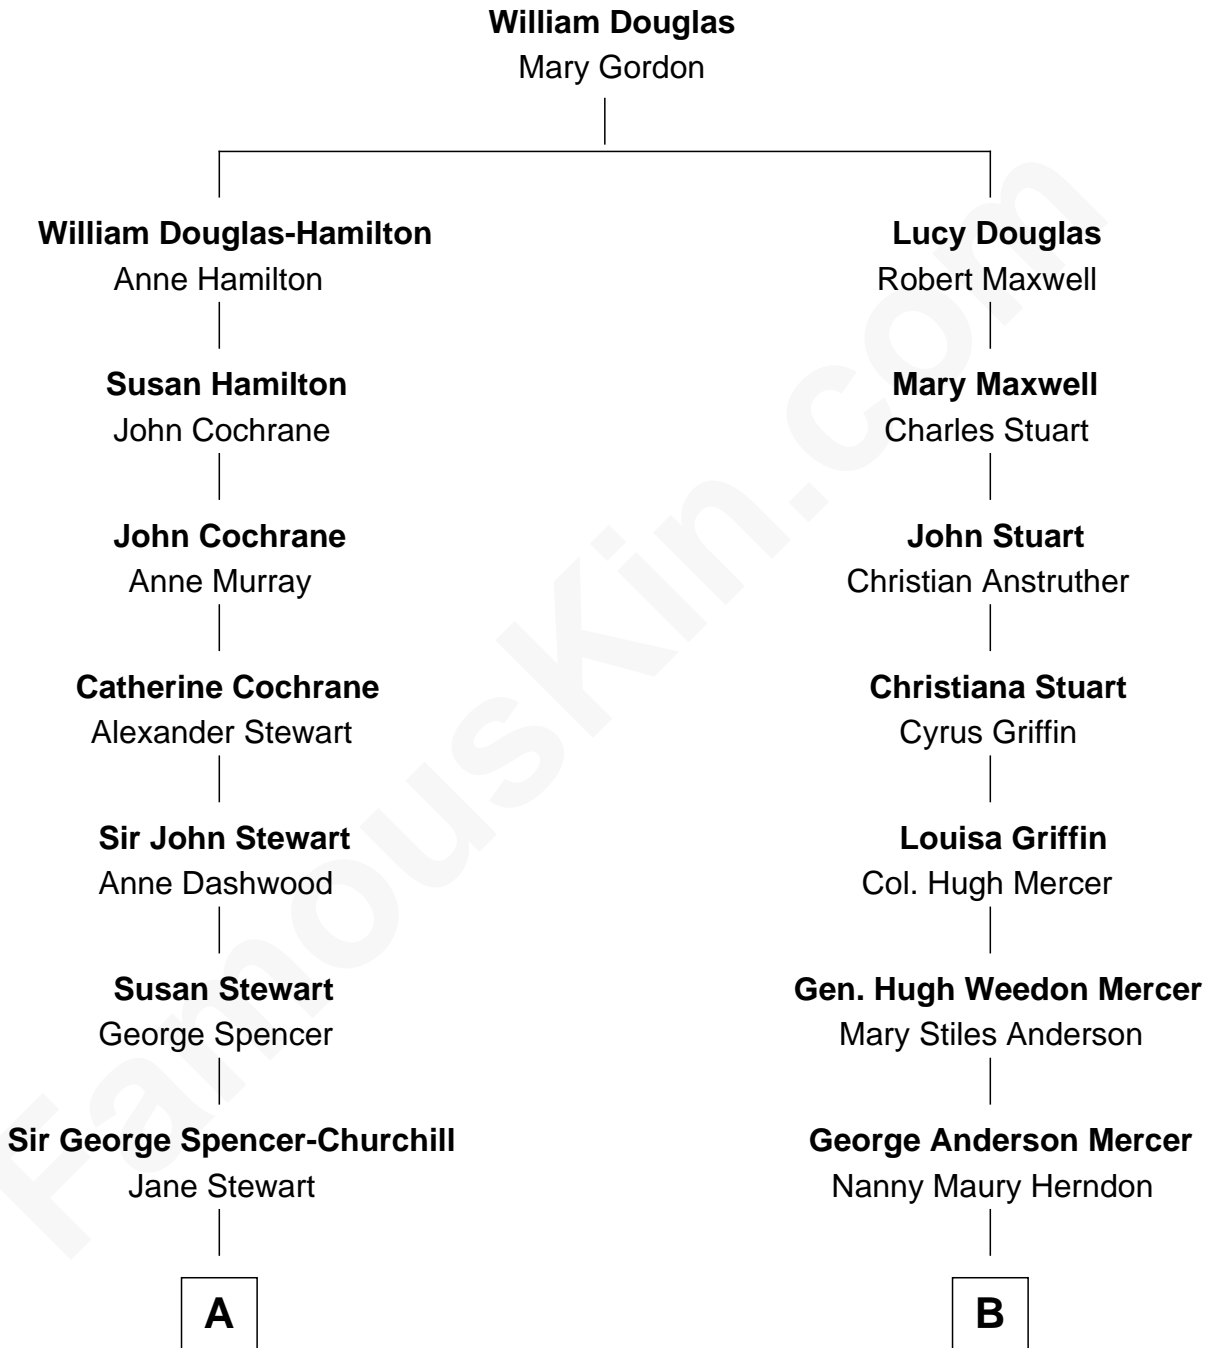

FamousKin.com

Relationship Chart of

Sir Winston Churchill

Prime Minister of the United Kingdom

8th cousin 1 time removed of

Johnny Mercer

Songwriter and Co-Founder of Capitol Records

A

Sir John Winston Spencer-Churchill

Frances Anne Emily Vane

Randolph Henry Spencer-Churchill

Jeanette Jerome

Sir Winston Churchill

Prime Minister of the United Kingdom

B

George Anderson Mercer