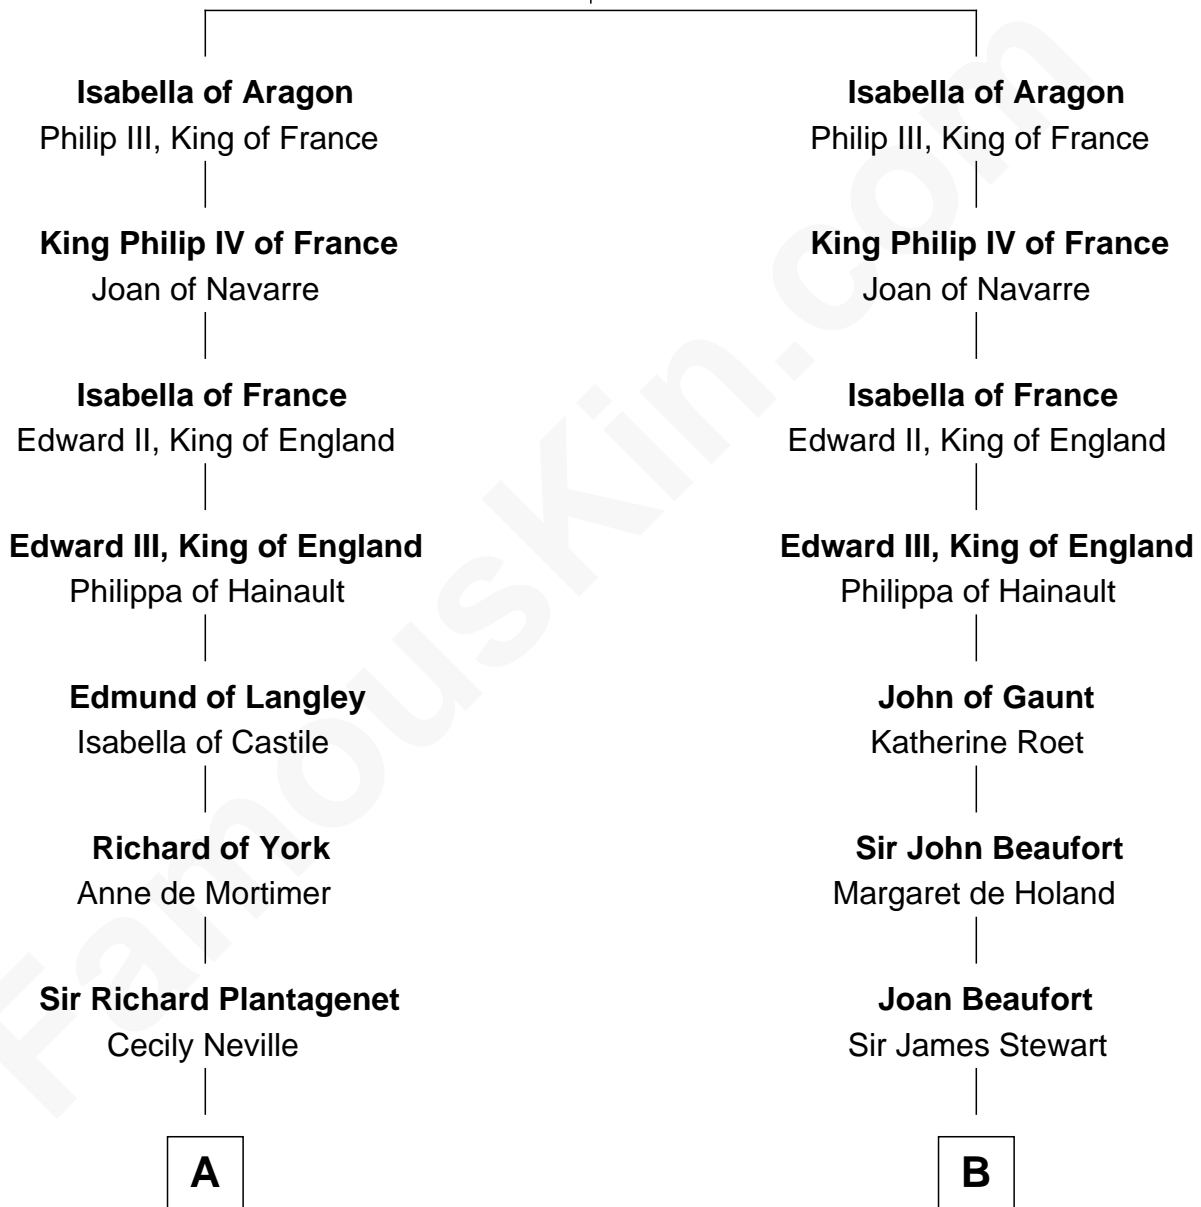

FamousKin.com

Relationship Chart of

Sir Winston Churchill

Prime Minister of the United Kingdom

21st cousin of

Johnny Mercer

Songwriter and Co-Founder of Capitol Records

James I, King of Aragon

Yolanda of Hungary

C

Jane Paget
George Stewart

Jane Stewart
Sir George Spencer-Churchill

Sir John Winston Spencer-Churchill
Frances Anne Emily Vane

Randolph Henry Spencer-Churchill
Jeanette Jerome

Sir Winston Churchill
Prime Minister of the United Kingdom