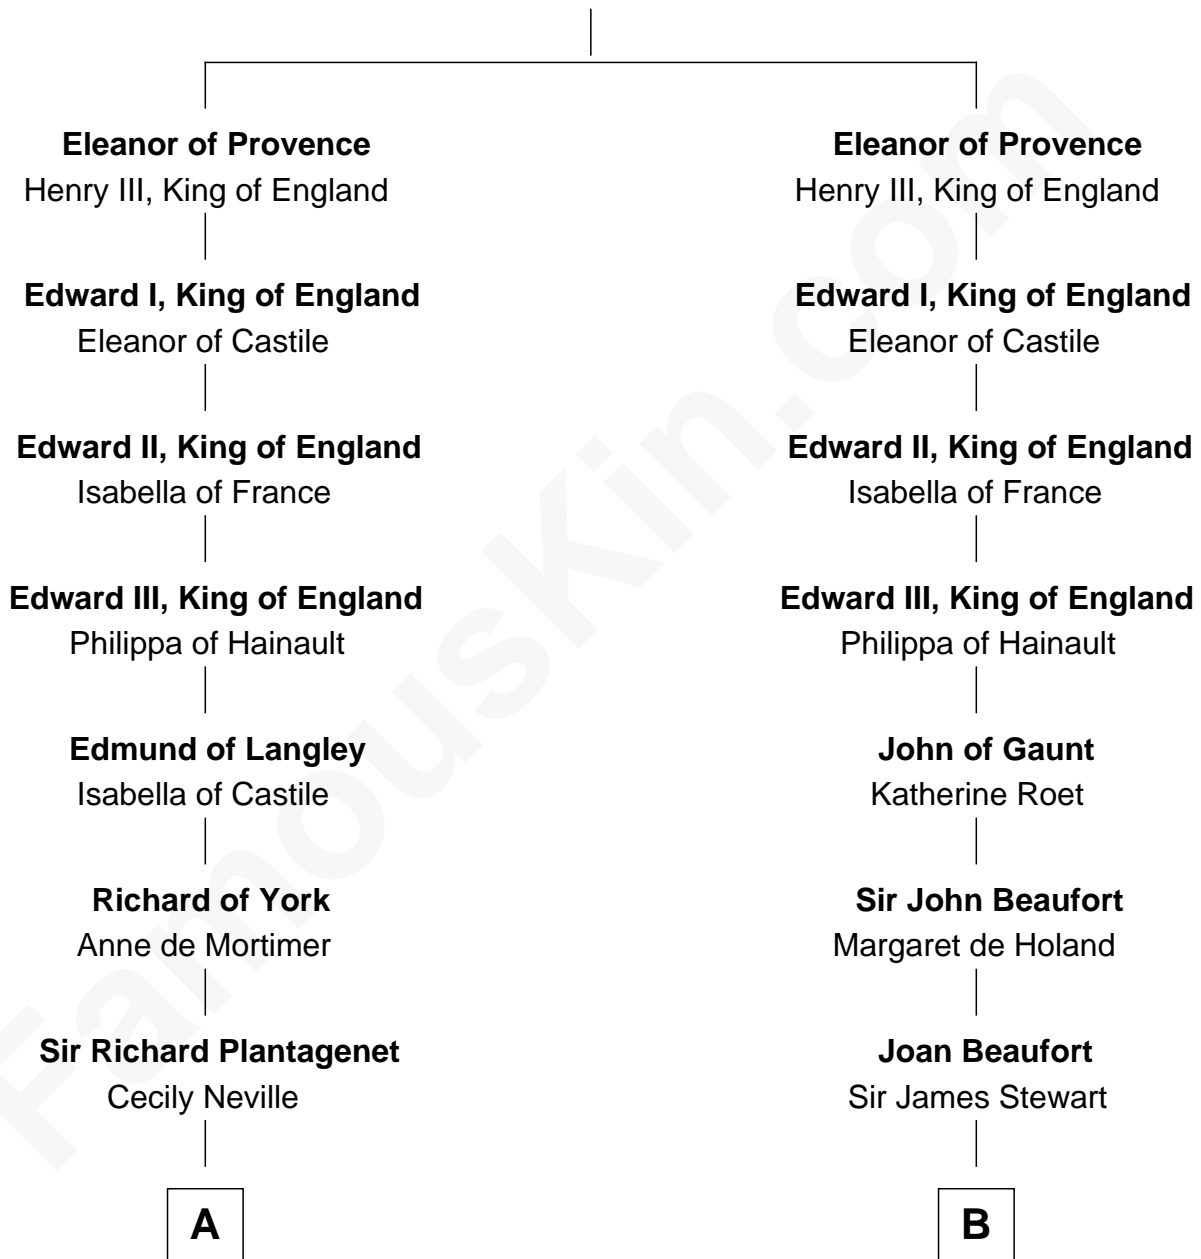

## Relationship Chart of

### Sir Winston Churchill

*Prime Minister of the United Kingdom*

21st cousin of

### Johnny Mercer

*Songwriter and Co-Founder of Capitol Records*

**Ramon Berenguer IV of Provence**

Beatrice of Savoy

**C**

**Jane Paget**  
George Stewart

**Jane Stewart**  
Sir George Spencer-Churchill

**Sir John Winston Spencer-Churchill**  
Frances Anne Emily Vane

**Randolph Henry Spencer-Churchill**  
Jeanette Jerome

**Sir Winston Churchill**  
*Prime Minister of the United Kingdom*

**D**

**Louisa Griffin**  
Col. Hugh Mercer

**Gen. Hugh Weedon Mercer**  
Mary Stiles Anderson