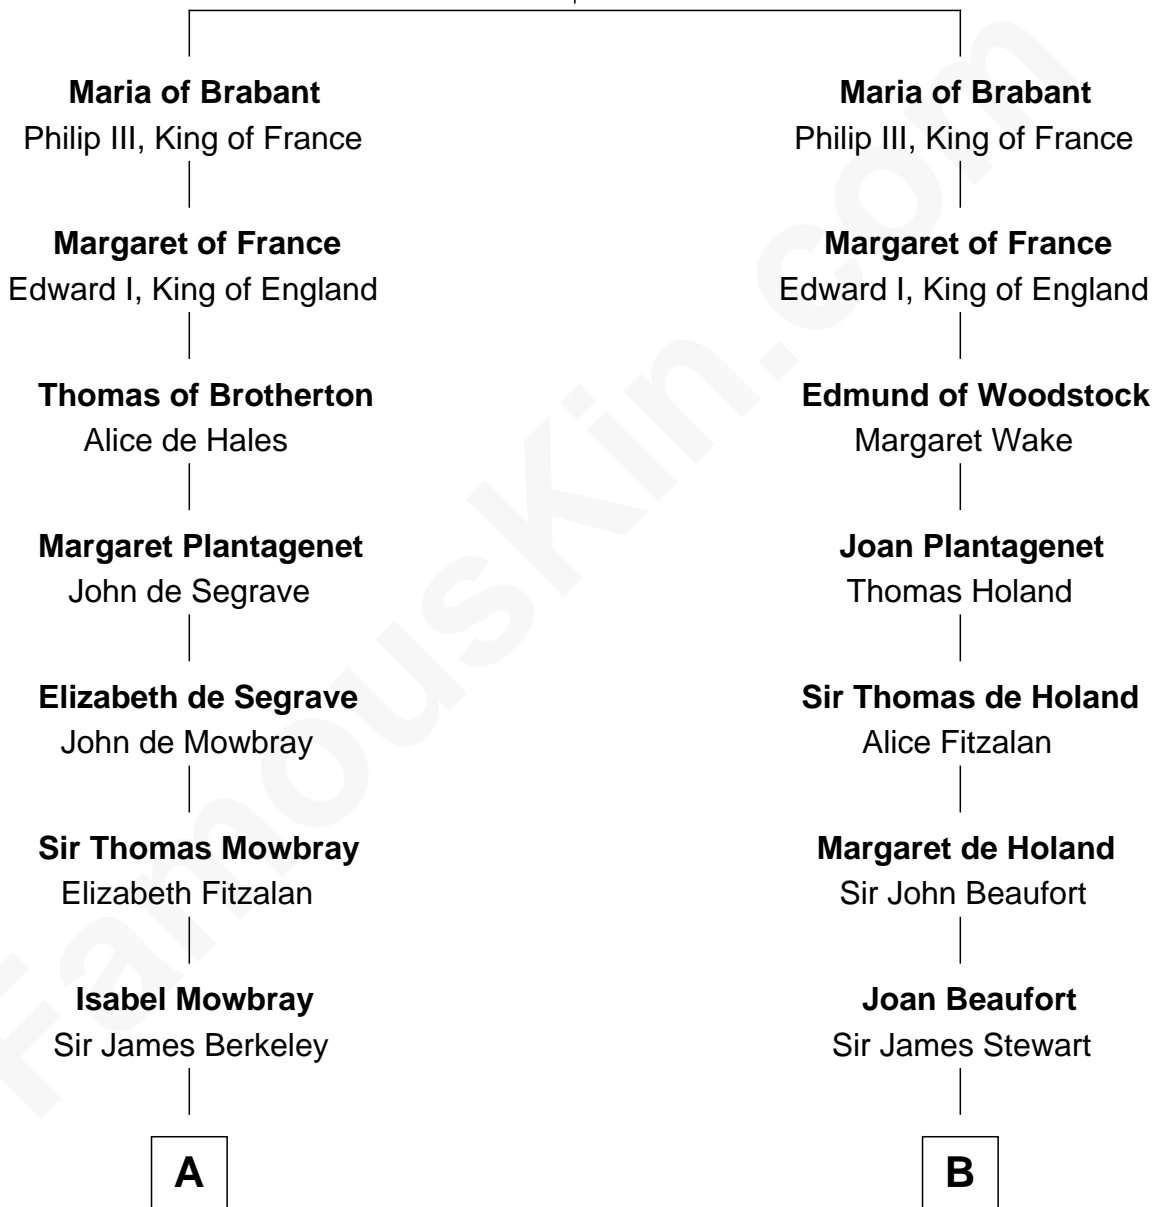

FamousKin.com

Relationship Chart of

Sir Winston Churchill

Prime Minister of the United Kingdom

21st cousin of

Johnny Mercer

Songwriter and Co-Founder of Capitol Records

Henry III, Duke of Brabant

Adelaide of Burgundy

C

Anne Catherine McDonnell

Sir Henry Vane

Frances Anne Emily Vane-Tempest

Sir Charles William Stewart

Frances Anne Emily Vane

Sir John Winston Spencer-Churchill