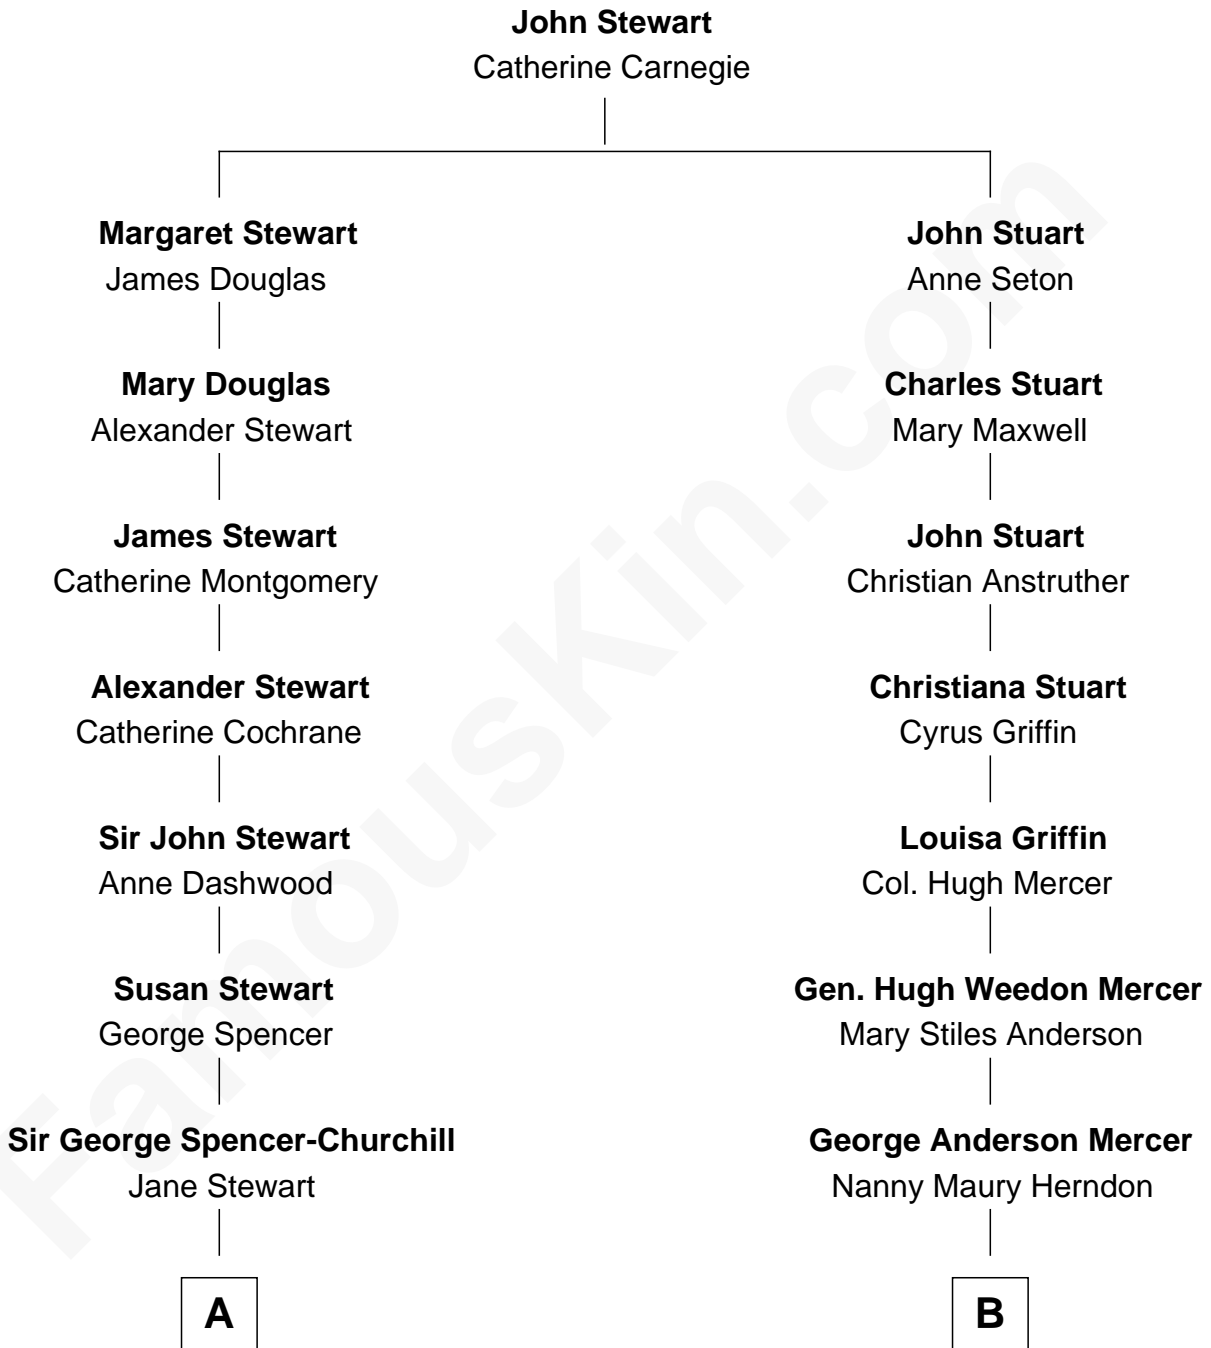

## Relationship Chart of

### Sir Winston Churchill

*Prime Minister of the United Kingdom*

8th cousin 1 time removed of

**Johnny Mercer**

*Songwriter and Co-Founder of Capitol Records*

**A**

**Sir John Winston Spencer-Churchill**

Frances Anne Emily Vane

**Randolph Henry Spencer-Churchill**

Jeanette Jerome

**Sir Winston Churchill**

*Prime Minister of the United Kingdom*

**B**

**George Anderson Mercer**

Lillian Elizabeth Ciucevich

**Johnny Mercer**